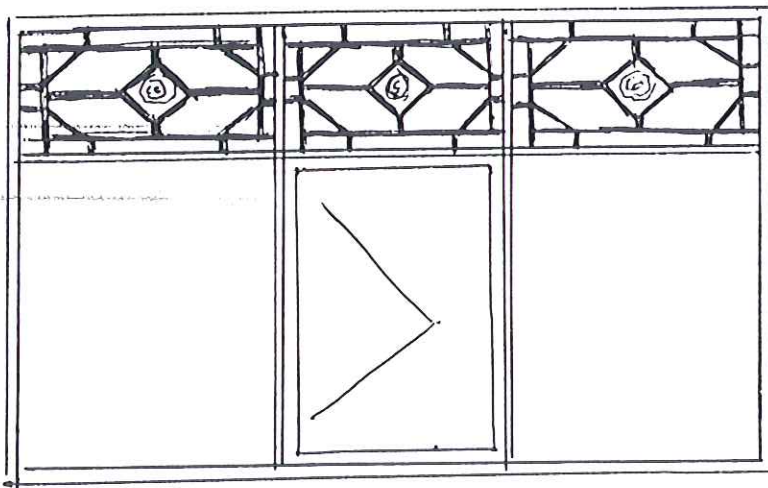

NYM / 2012 / 0 3 3 4 / L B

Mr G Kemp
Beacholme
Covet Hill
Robin Hoods Bay
YO22 4SN

Re - replacement bathroom window at above property.

Supplying and fitting a softwood window frame with 3 no. large main
Pains and 3 no. smaller top pains. The top 3 pains to be done in leaded lights
Matching existing in rest of house.

The 3 larger bottom pains to be single glazed as existing. The centre pain
To be a flush finished opening sash.

Frame to be finished with a gloss white paint.

NYMNPA
16 MAY 2012