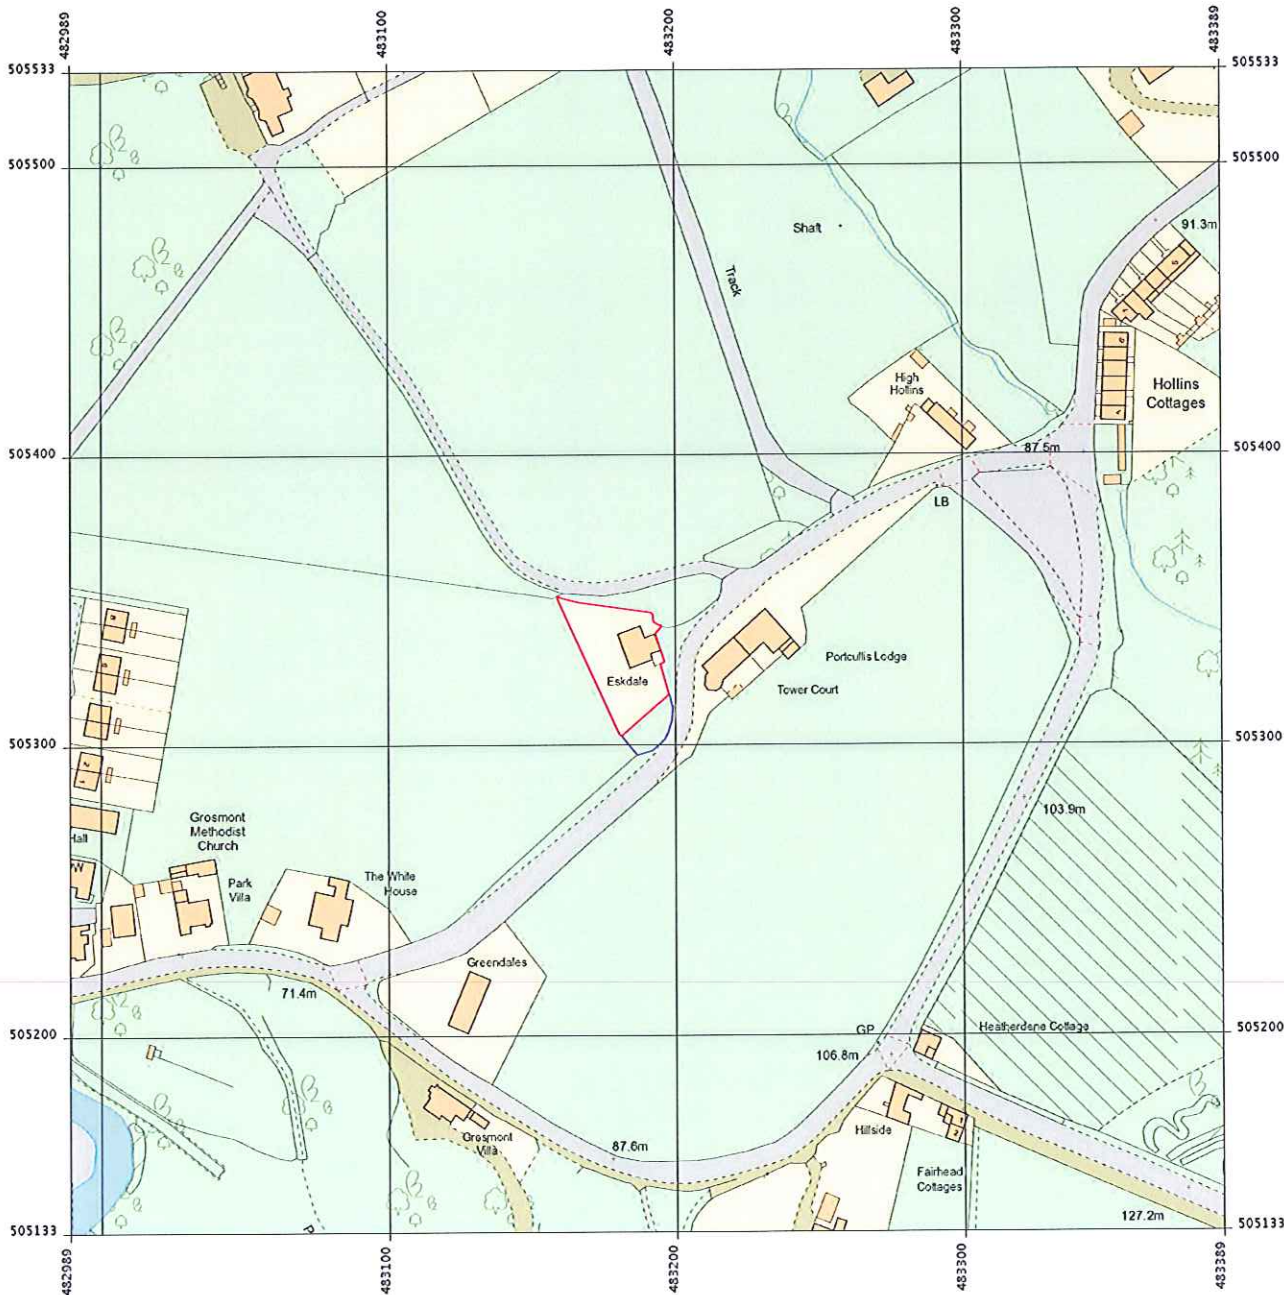

NYM / 2012 / 0540 / FL
ESKDALE LOCATION PLAN

Produced 09 Feb 2012 from the Ordnance Survey National Geographic Database and incorporating surveyed revision available at this date. Reproduction in whole or part is prohibited without the prior permission of Ordnance Survey. © Crown Copyright 2012.

Ordnance Survey and the OS Symbol are registered trademarks of Ordnance Survey, the national mapping agency of Great Britain.

The representation of a road, track or path is no evidence of a right of way. The representation of features as lines is no evidence of a property boundary.

**ESKDALE
 WHITBY
 YO22 5PT**

Supplied by: Stanfords
 Reference: O1376310
 Centre coordinates: 483189 505333

NYMNP

26 JUL 2012

1:2500 A4