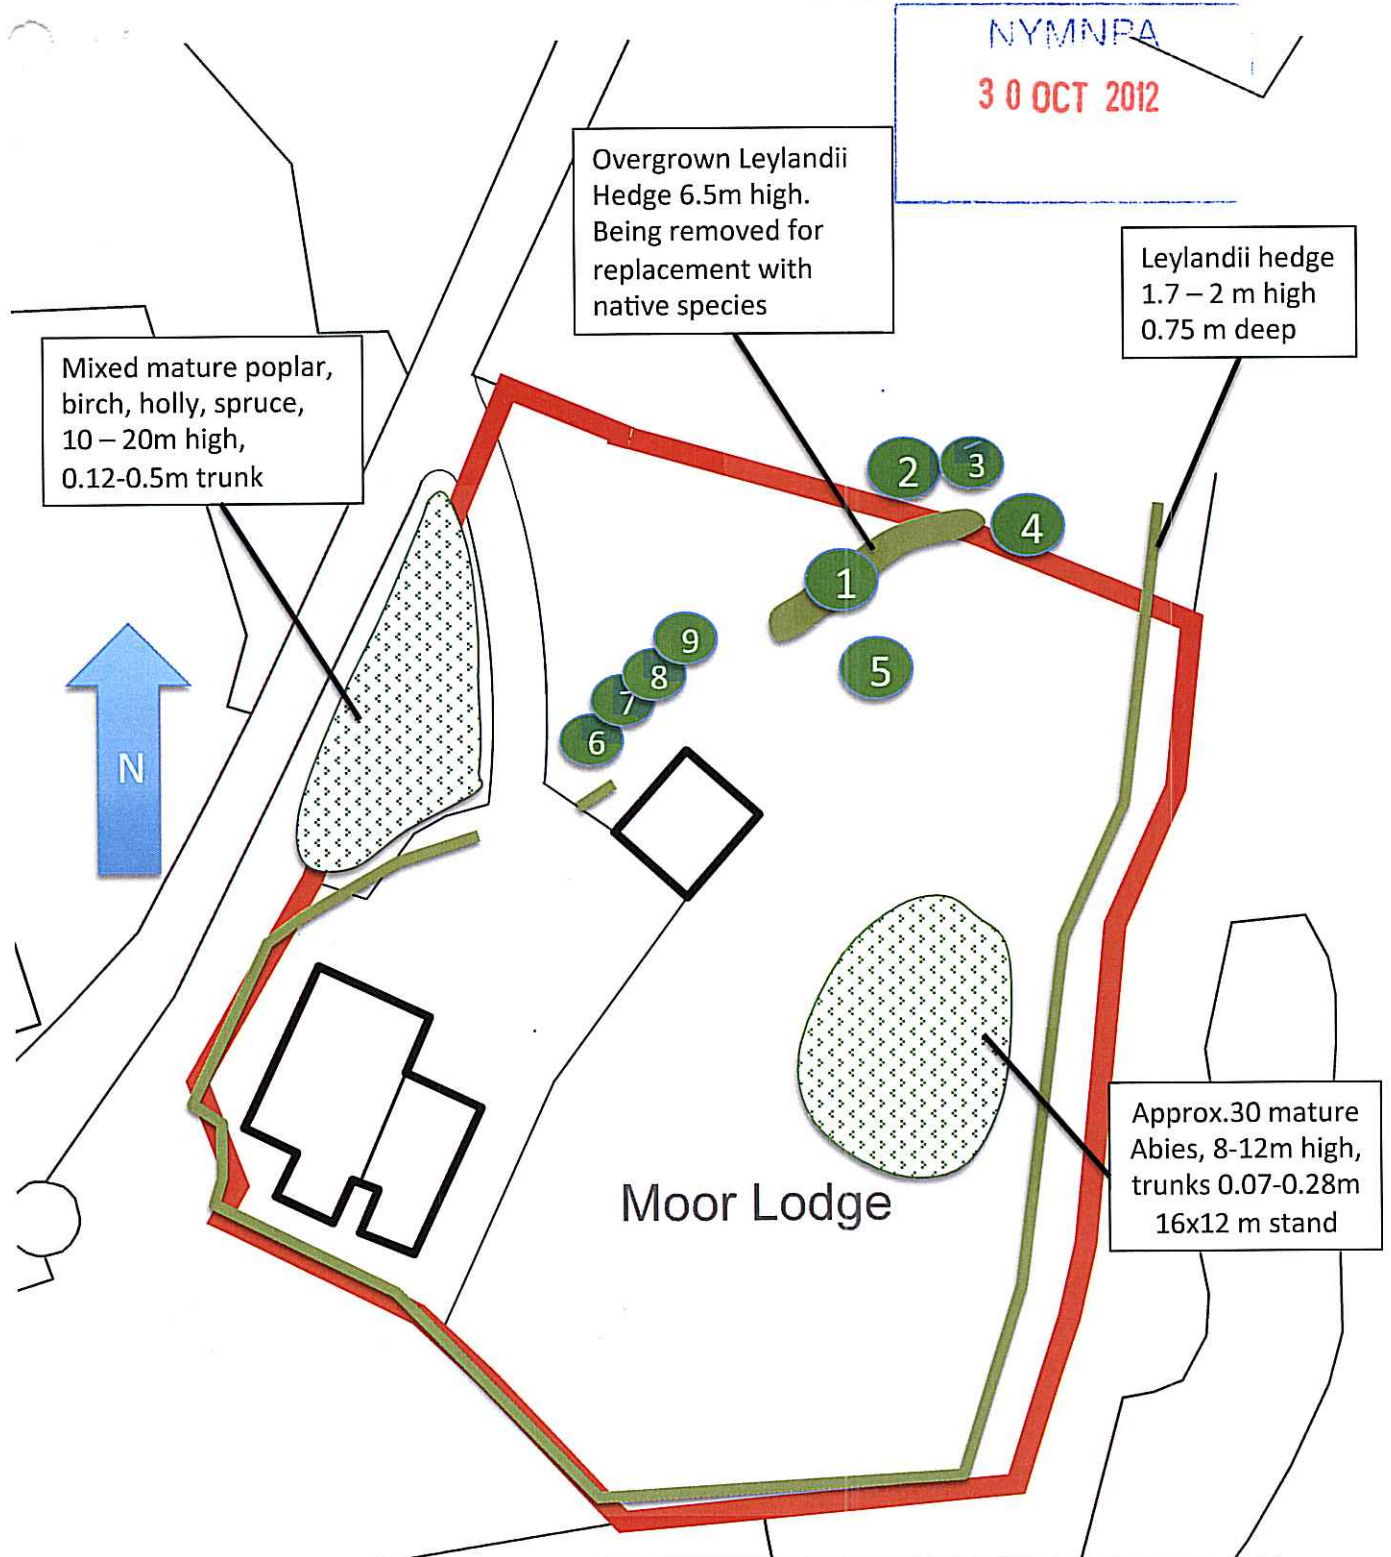

NYMNP  
30 OCT 2012

Mixed mature poplar,  
birch, holly, spruce,  
10 – 20m high,  
0.12-0.5m trunk

Overgrown Leylandii  
Hedge 6.5m high.  
Being removed for  
replacement with  
native species

Leylandii hedge  
1.7 – 2 m high  
0.75 m deep

Approx.30 mature  
Abies, 8-12m high,  
trunks 0.07-0.28m  
16x12 m stand

- ① Oak 5.7m high 4m spread, 0.14m trunk
- ② Alder, multistem, 6.5m high, 0.15m max trunk
- ③ Alder, 5m high, 0.08m trunk
- ④ Hazel, 6.5m high, 3.8m spread, 0.17m trunk
- ⑤ Chamaecyparis, 5.6m high, 3.6m spread
- ⑥ Ash, multistem, 6.5m high, 0.15m trunk, poor condition
- ⑦ Ash, multistem, 6 m high, 0.15m trunk, poor condition
- ⑧ Ash, multistem, 6m high, 0.12m trunk, poor condition
- ⑨ Ash, multistem, 4.5m high, 0.10m trunk, poor condition

Moor Lodge, Aislaby  
Scale  
1:400 @ A4