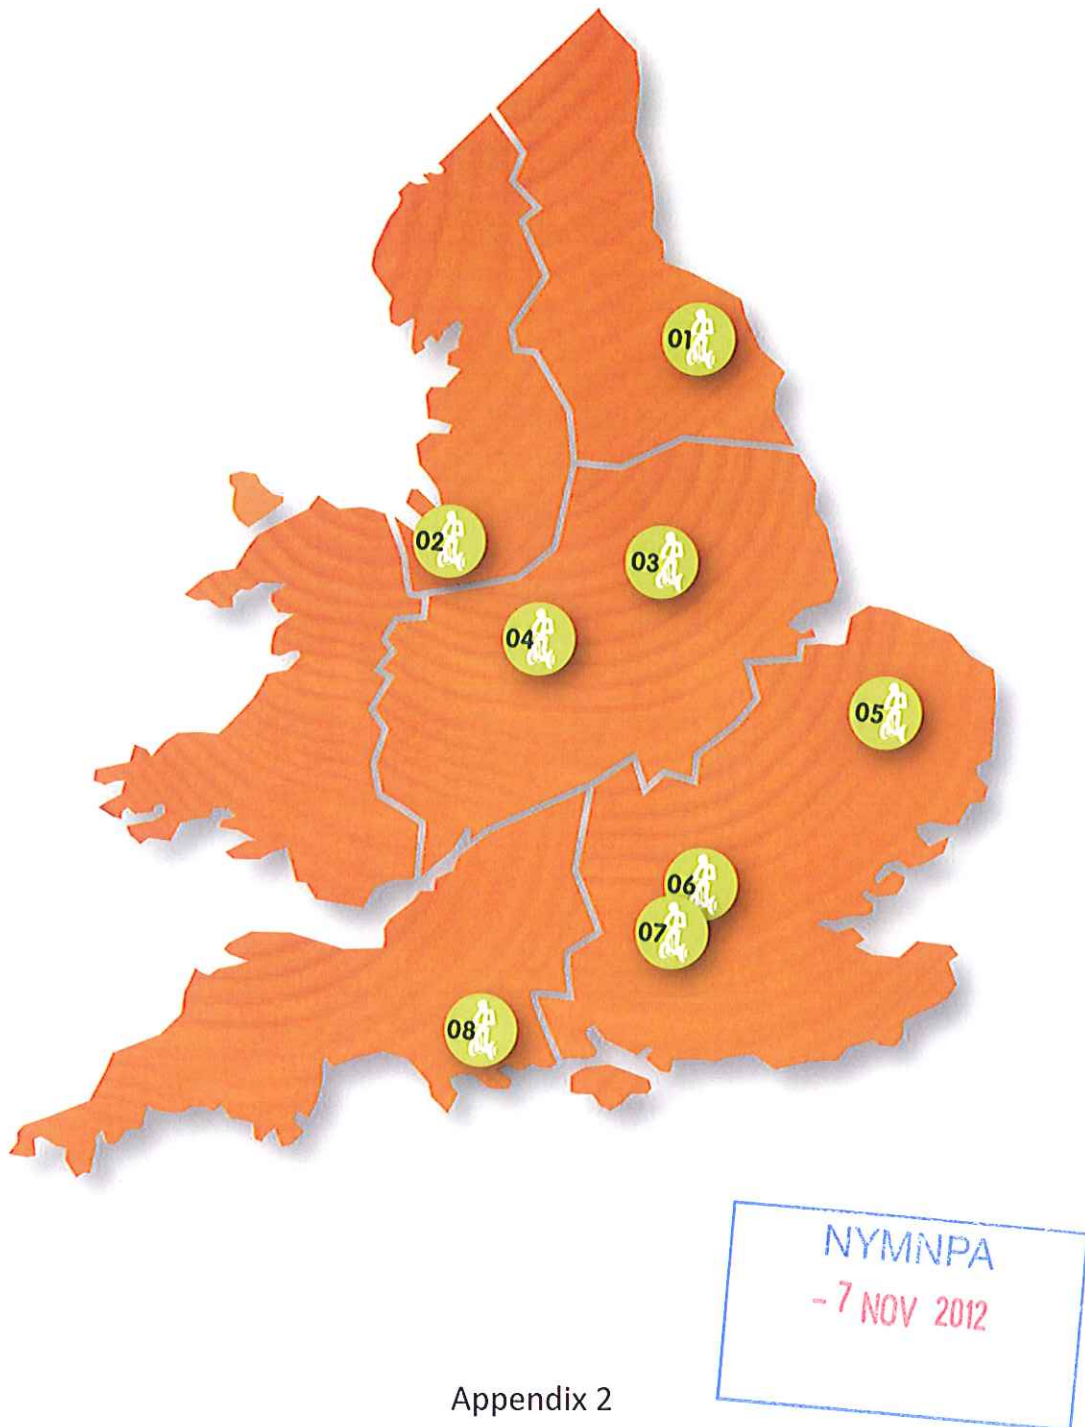

(Path improved to be suitable for Segways at Dalby Forest)

NYM/NPA
-7 NOV 2012

Go Ape Forest Segway at Dalby Forest, Pickering, North Yorkshire

Appendix 6 (c)

Trail 3

(Well used desire line at Dalby Forest improved to be suitable for Segways with new stone. Images taken at the junction of the trail and the main forest track, before and after)

N
-7 NOV 2012

Appendix 1

Off-Road Segway Device

(Used for Go Ape Forest Segway)

NYM/NEA
- 7 NOV 2012

Go Ape Forest Segway at Dalby Forest, Pickering, North Yorkshire

Appendix 2

Map of Go Ape Sites operating a Forest Segway experience

- (1. Dalby Forest – North Yorkshire, 2. Delamere Forest – Cheshire, 3. Sherwood Pines Forest Park – Nottinghamshire, 4. Cannock Chase – Staffordshire, 5. Thetford Forest – Suffolk, 6. Black Park – Buckinghamshire, 7. Bracknell – Berkshire, 8. Moors Valley Country Park – Dorset)