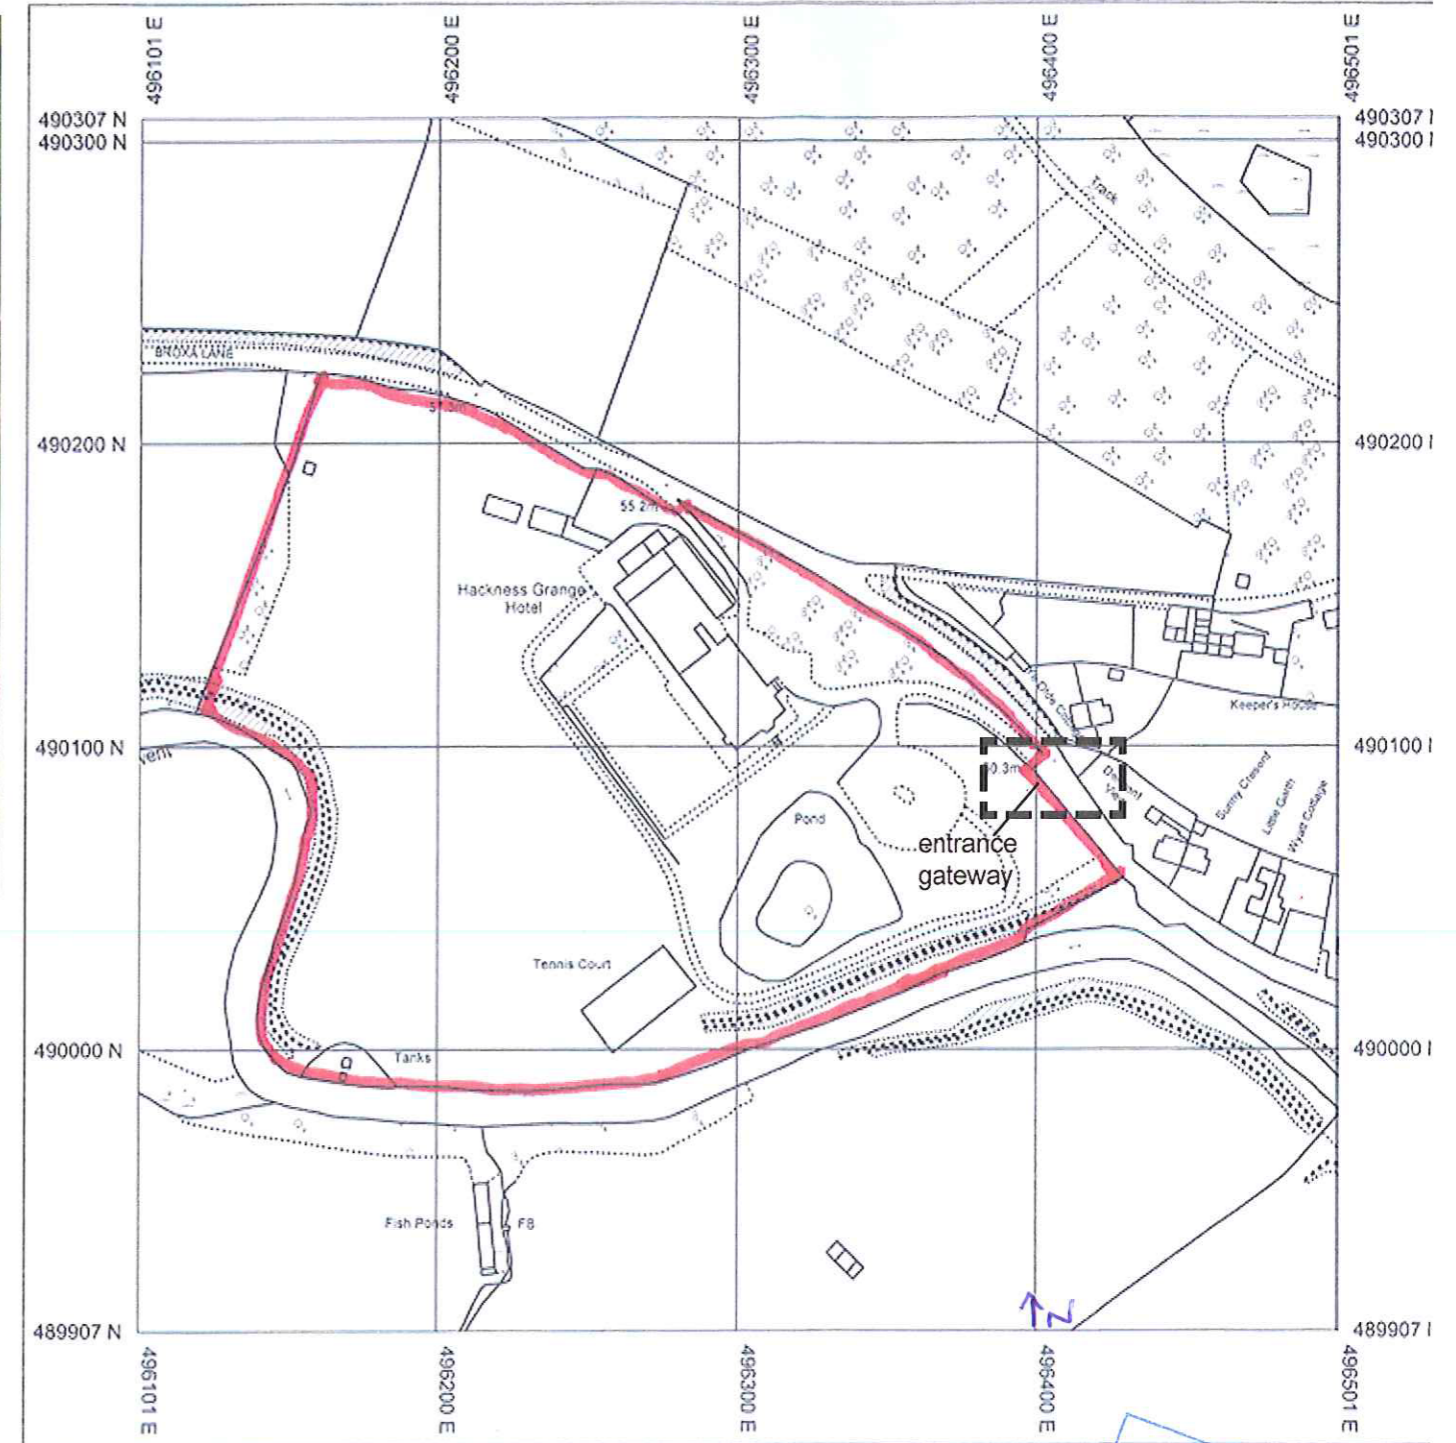

Proposed Alterations to the Hackness Grange Hotel
 Hackness, Scarborough, North Yorkshire

For: Mr. R. Brooks

NYM / 2012 / 0808 / AD

Aerial View

Location Plan

Site & Location - Entrance Sign

scale 1:2500 & N.t.s.
 date - Oct '12
 ref. 13352/30A

NYM/NPA
 -3 DEC 2012

Rev A - entrance sign position shown 29-11-

Alan Campbell Chartered Architect
 Cliff Bridge Studio, 7 Cliff Bridge Terr
 Scarborough, North Yorkshire, YO11 2J