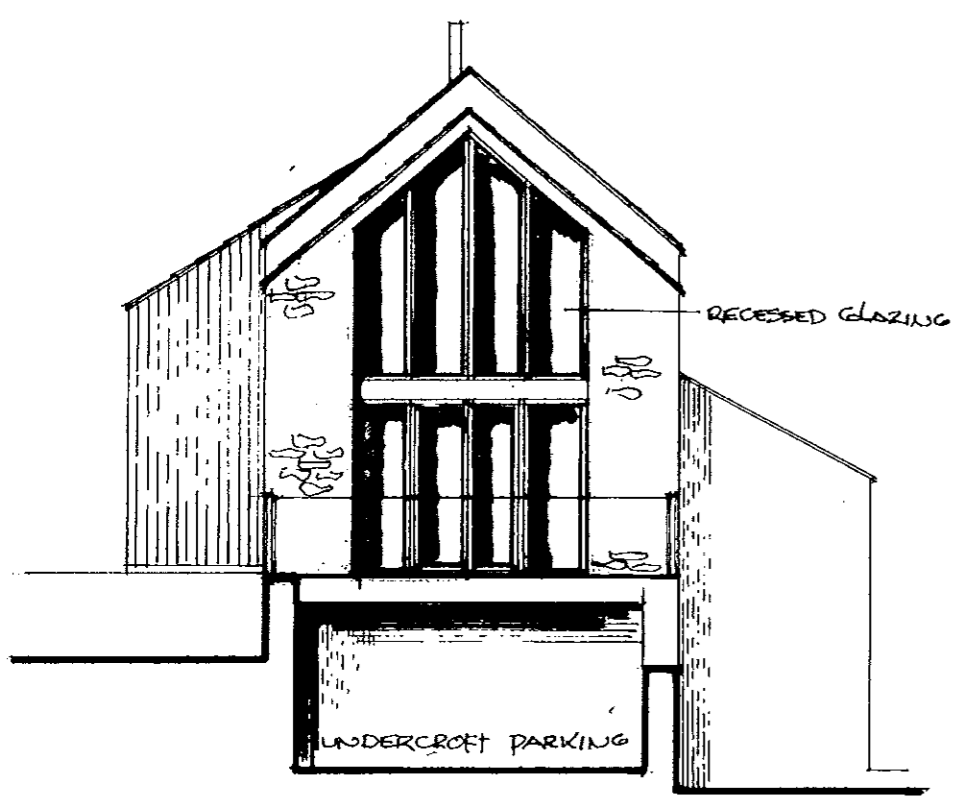

PROPOSED FLOOR PLANS
BARN AT DEPPDALE FARM, BICKLEY
MR A WYATT

Scales: 1:100 A3
No: 011 014 3a

APPROVED

NOTES

NYMIPA
- 3 DEC 2014

Peter Rayment Design Ltd architectural designers
Swan House, Keld Head, Pickering, YO18 8LL
email: design@peterayment.co.uk
tel: 01751 472541

PROPOSED ELEVATIONS
BARN AT DEERDALE FARM, BICKLEY
MR A WYATT

Scales: 1:100 A3
No: 011 014 4A