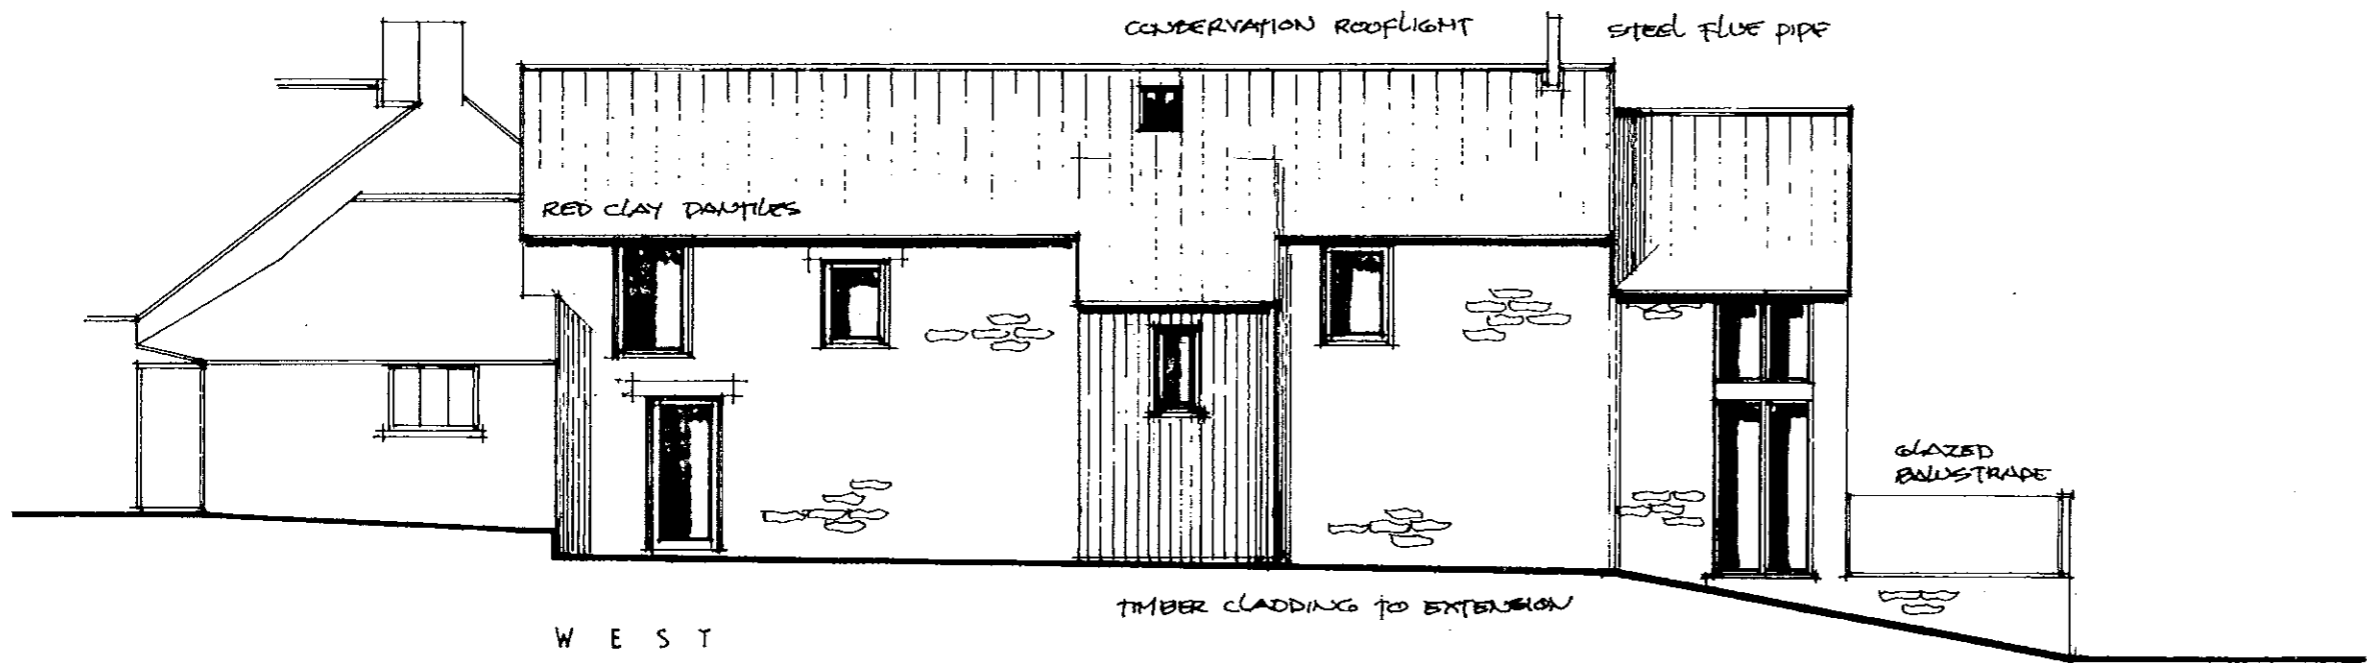

F I R S T F L O O R

S E C T I O N

AMENDED
Notes

G R O U N D F L O O R

NYMMPA
- 3 DEC 2014

Peter Rayment Design Ltd architectural designers
Swan House, Keld Head, Pickering, YO18 8LL email: design@peterrayment.co.uk tel: 01751 472541

PROPOSED FLOOR PLANS
BARN AT DEPPDALE FARM, BICKLEY
MR A WYATT

Scales: 1:100 A3
No: 011 014 3a

APPROVED

NOTES

NYMIPA
- 3 DEC 2014

Peter Rayment Design Ltd architectural designers
Swan House, Keld Head, Pickering, YO18 8LL
email: design@peterayment.co.uk
tel: 01751 472541

PROPOSED ELEVATIONS
BARN AT DEERDALE FARM, BICKLEY
MR A WYATT

Scales: 1:100 A3
No: 011 014 4A