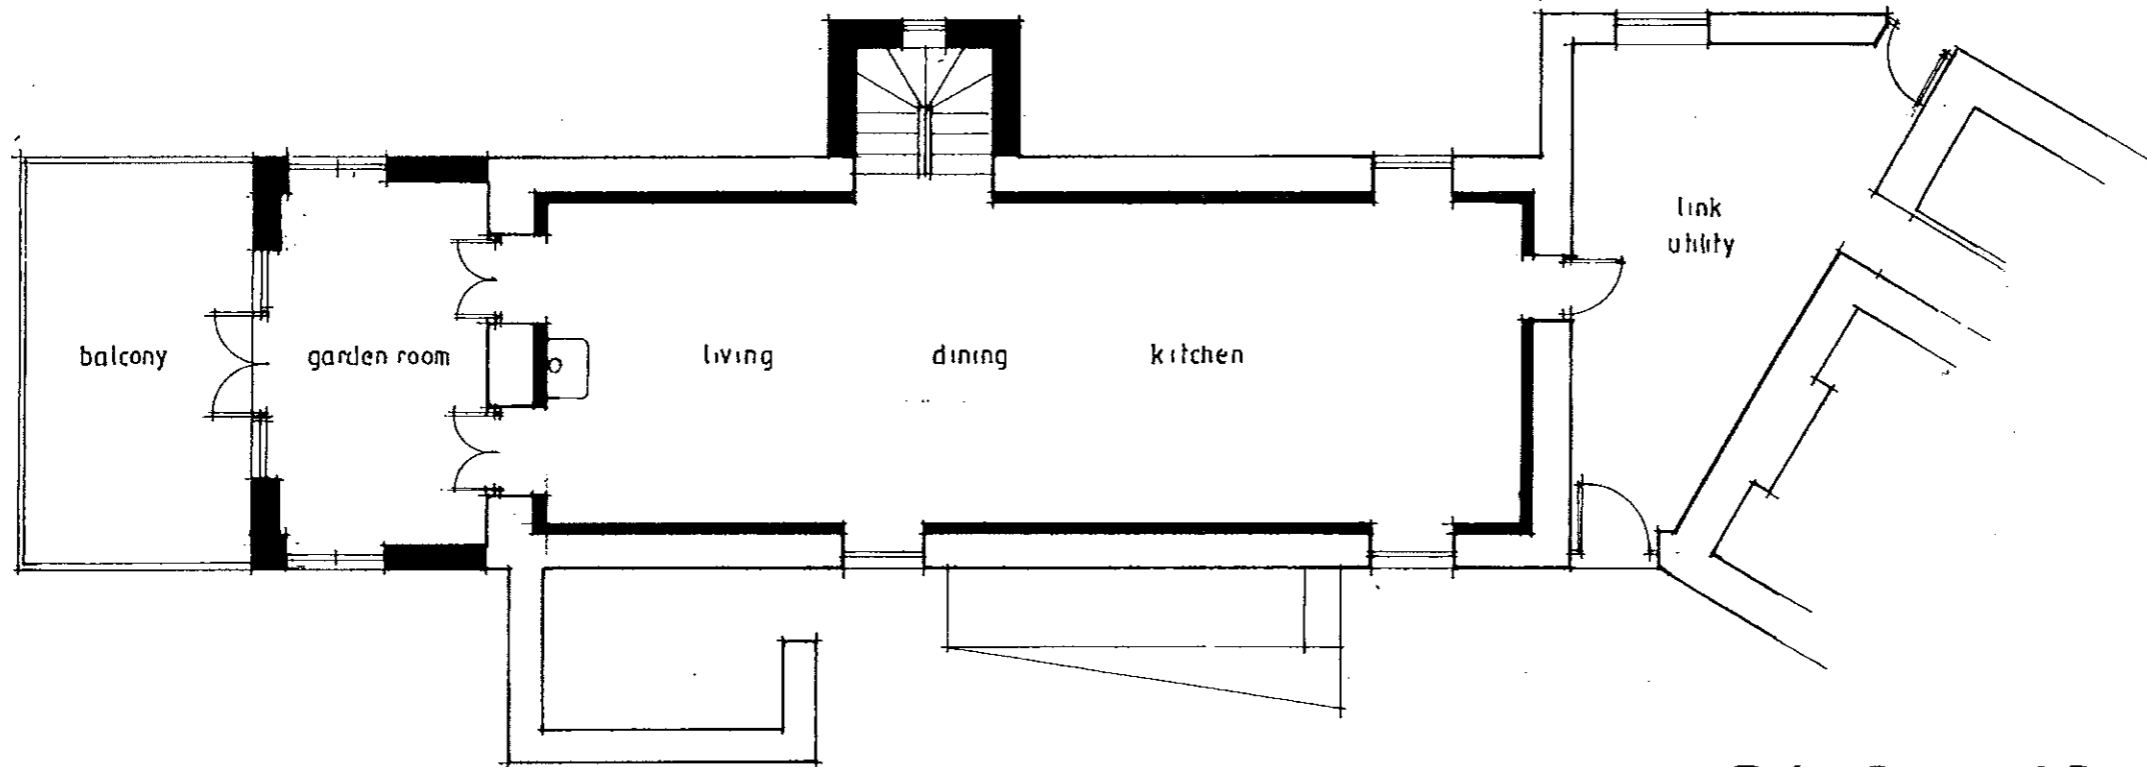

AMENDED
Notes

G R O U N D F L O O R