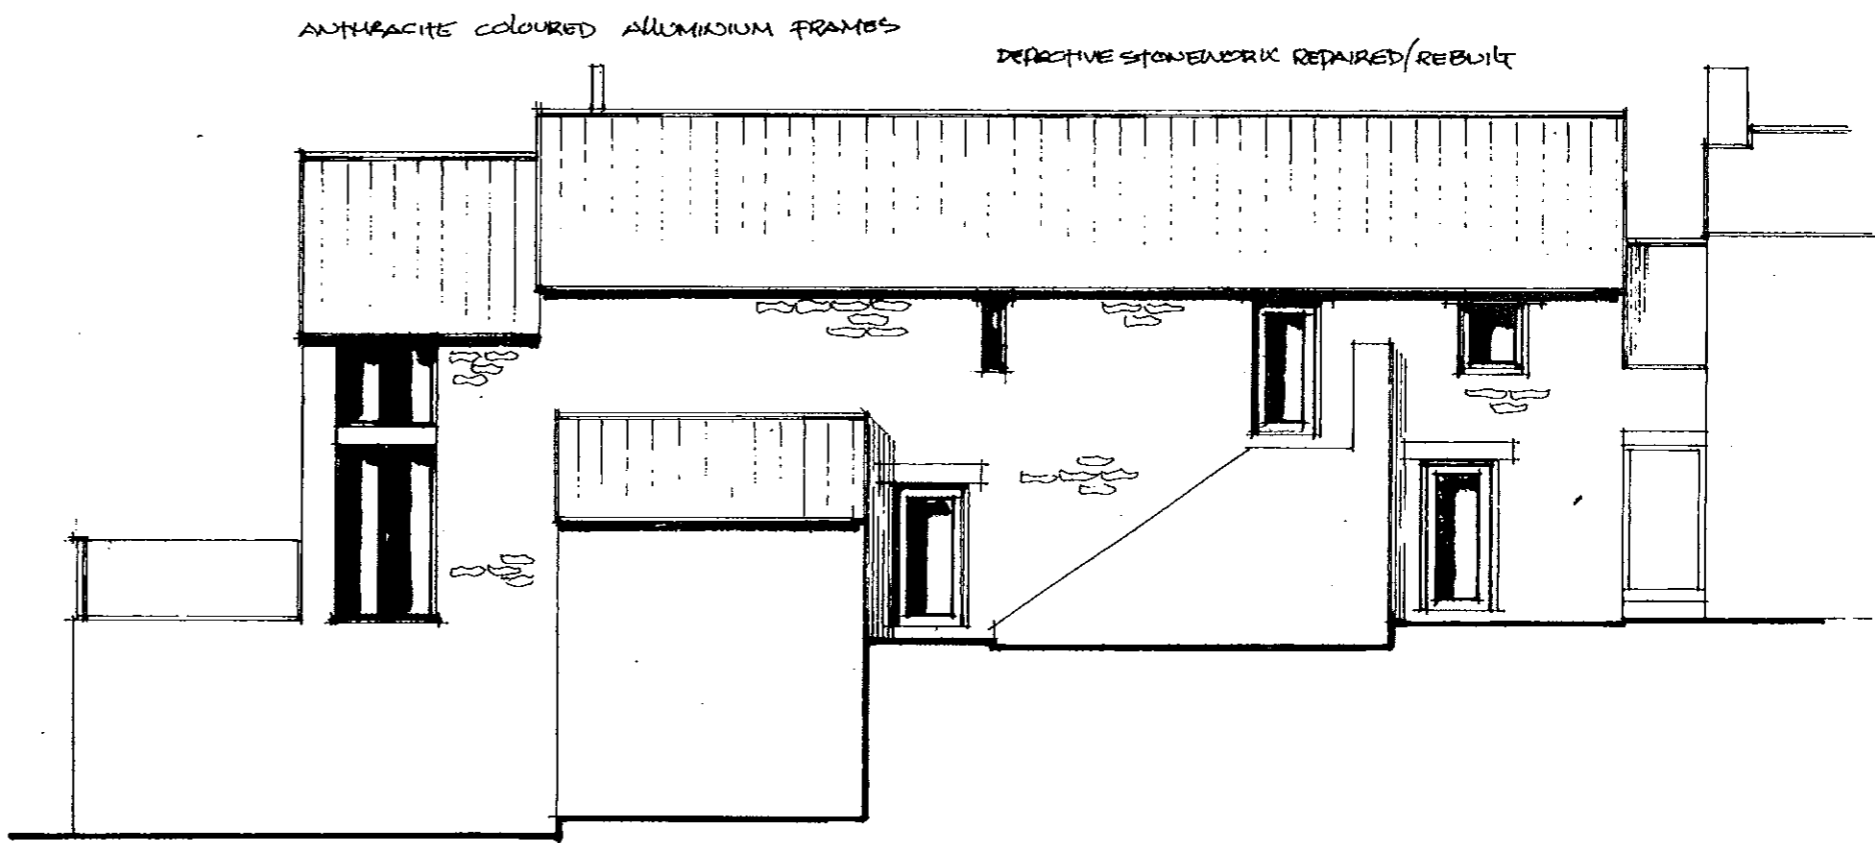

PROPOSED FLOOR PLANS
BARN AT DEPPDALE FARM, BICKLEY
MR A WYATT

Scales: 1:100 A3
No: 011 014 3a

APPROVED

NOTES

NYMIPA
- 3 DEC 2014

Peter Rayment Design Ltd architectural designers
Swan House, Keld Head, Pickering, YO18 8LL
email: design@peterayment.co.uk
tel: 01751 472541

PROPOSED ELEVATIONS
BARN AT DEERDALE FARM, BICKLEY
MR A WYATT

Scales: 1:100 A3
No: 011 014 4A