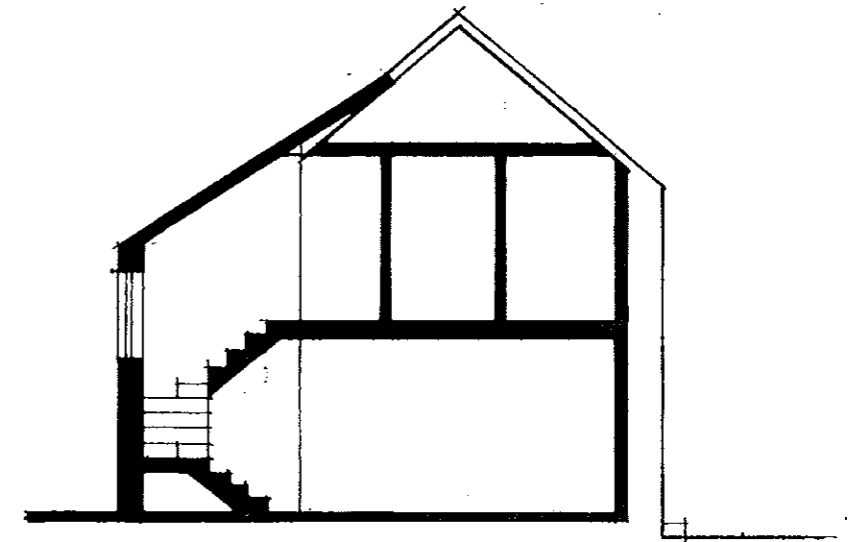

F I R S T F L O O R

S E C T I O N

AMENDED
Notes

G R O U N D F L O O R

NYMMPA
- 3 DEC 2014

Peter Rayment Design Ltd architectural designers
Swan House, Keld Head, Pickering, YO18 8LL email: design@peterrayment.co.uk tel: 01751 472541

PROPOSED FLOOR PLANS
BARN AT DEPPDALE FARM, BICKLEY
MR A WYATT

Scales: 1:100 A3
No: 011 014 3a

APPROVED

NOTES

NYMIPA
- 3 DEC 2014

Peter Rayment Design Ltd architectural designers
Swan House, Keld Head, Pickering, YO18 8LL
email: design@peterayment.co.uk
tel: 01751 472541

PROPOSED ELEVATIONS
BARN AT DEERDALE FARM, BICKLEY
MR A WYATT

Scales: 1:100 A3
No: 011 014 4A