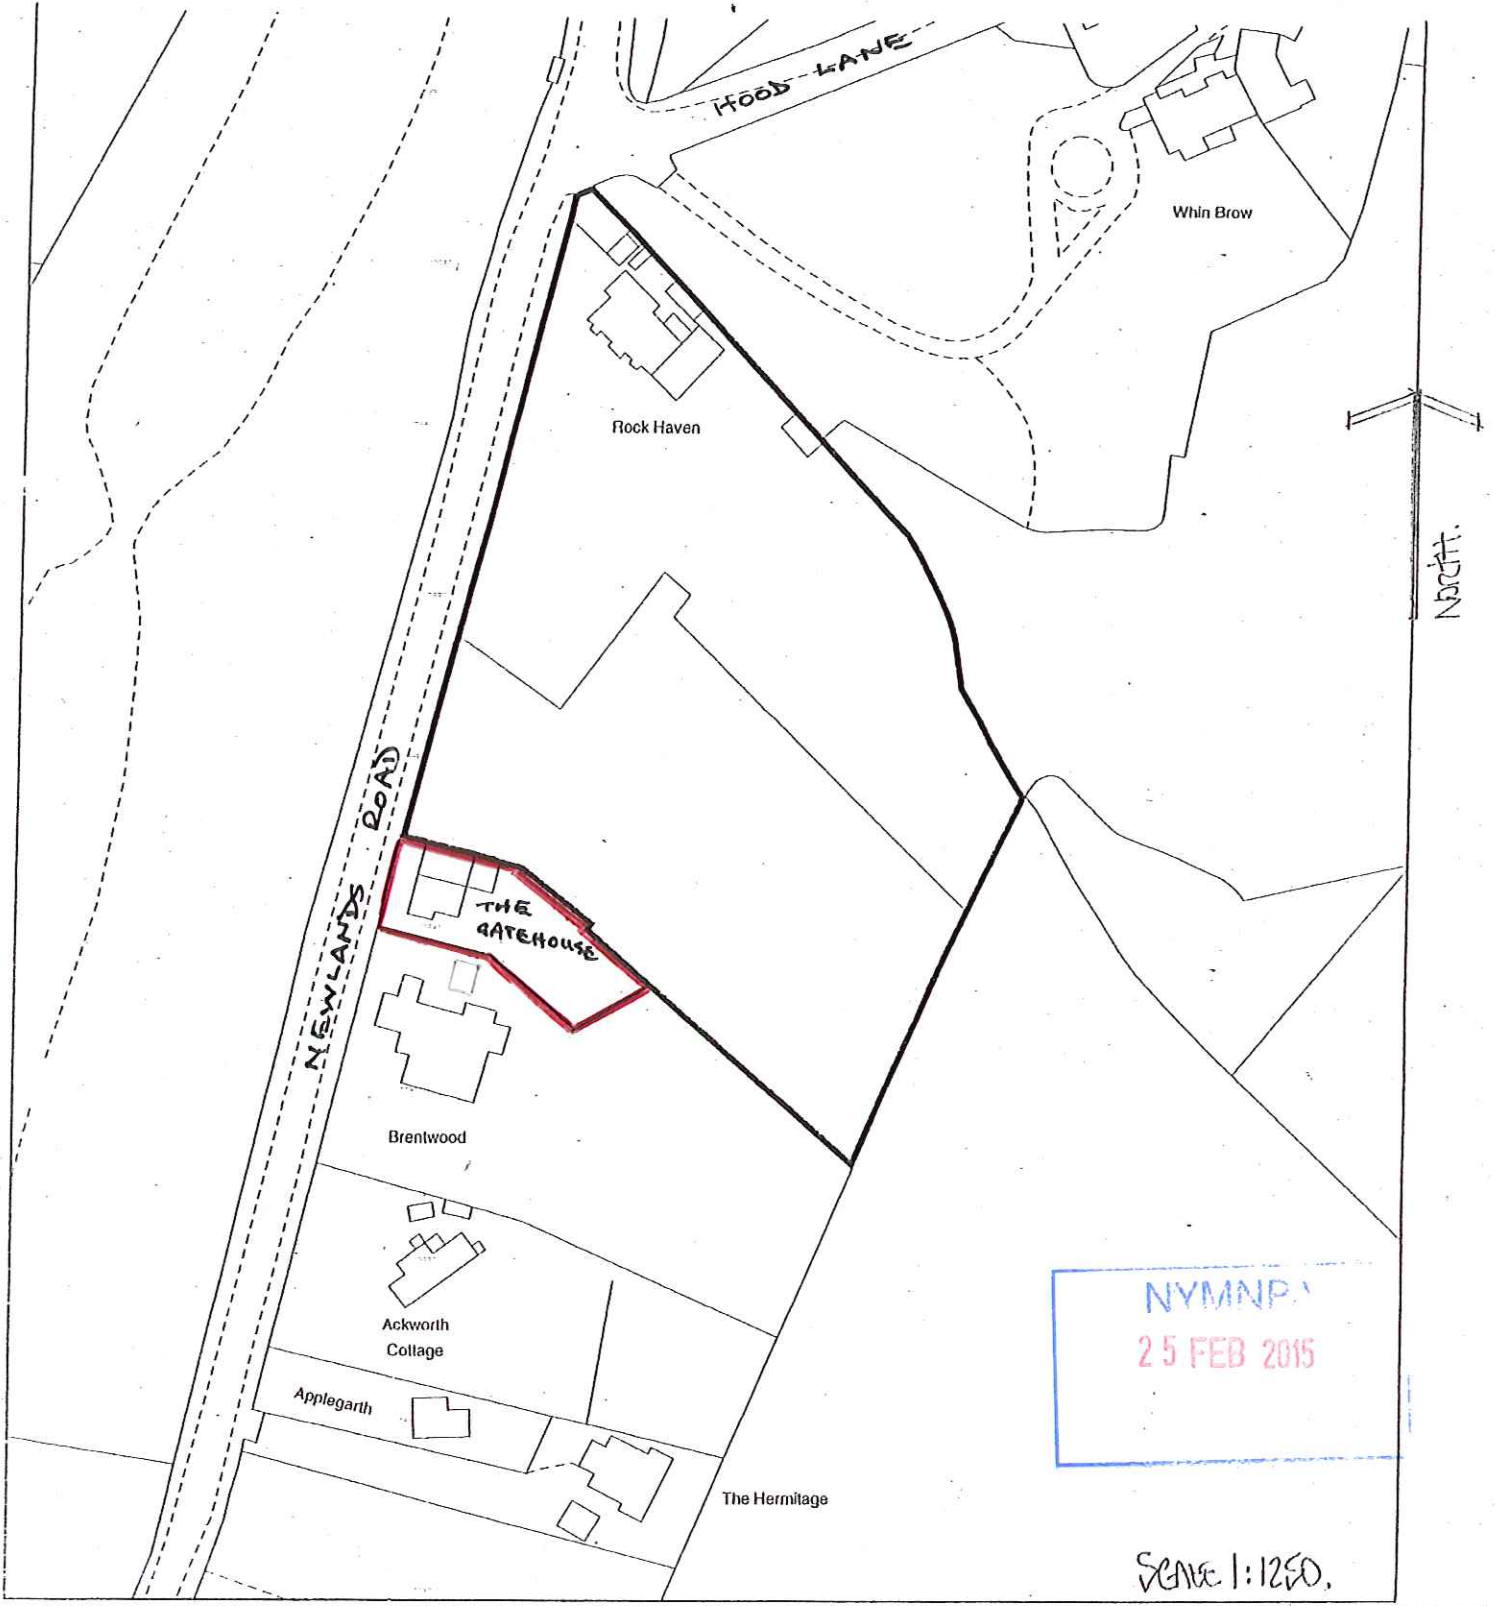

REF

NYM/2015/0094

THE GATEHOUSE  
NEWLANDS RD,  
CLOUGHTON  
YO13 0AR

NYM / 2015 / 0094 / FL

NYMNP  
25 FEB 2015

SCALE 1:1250