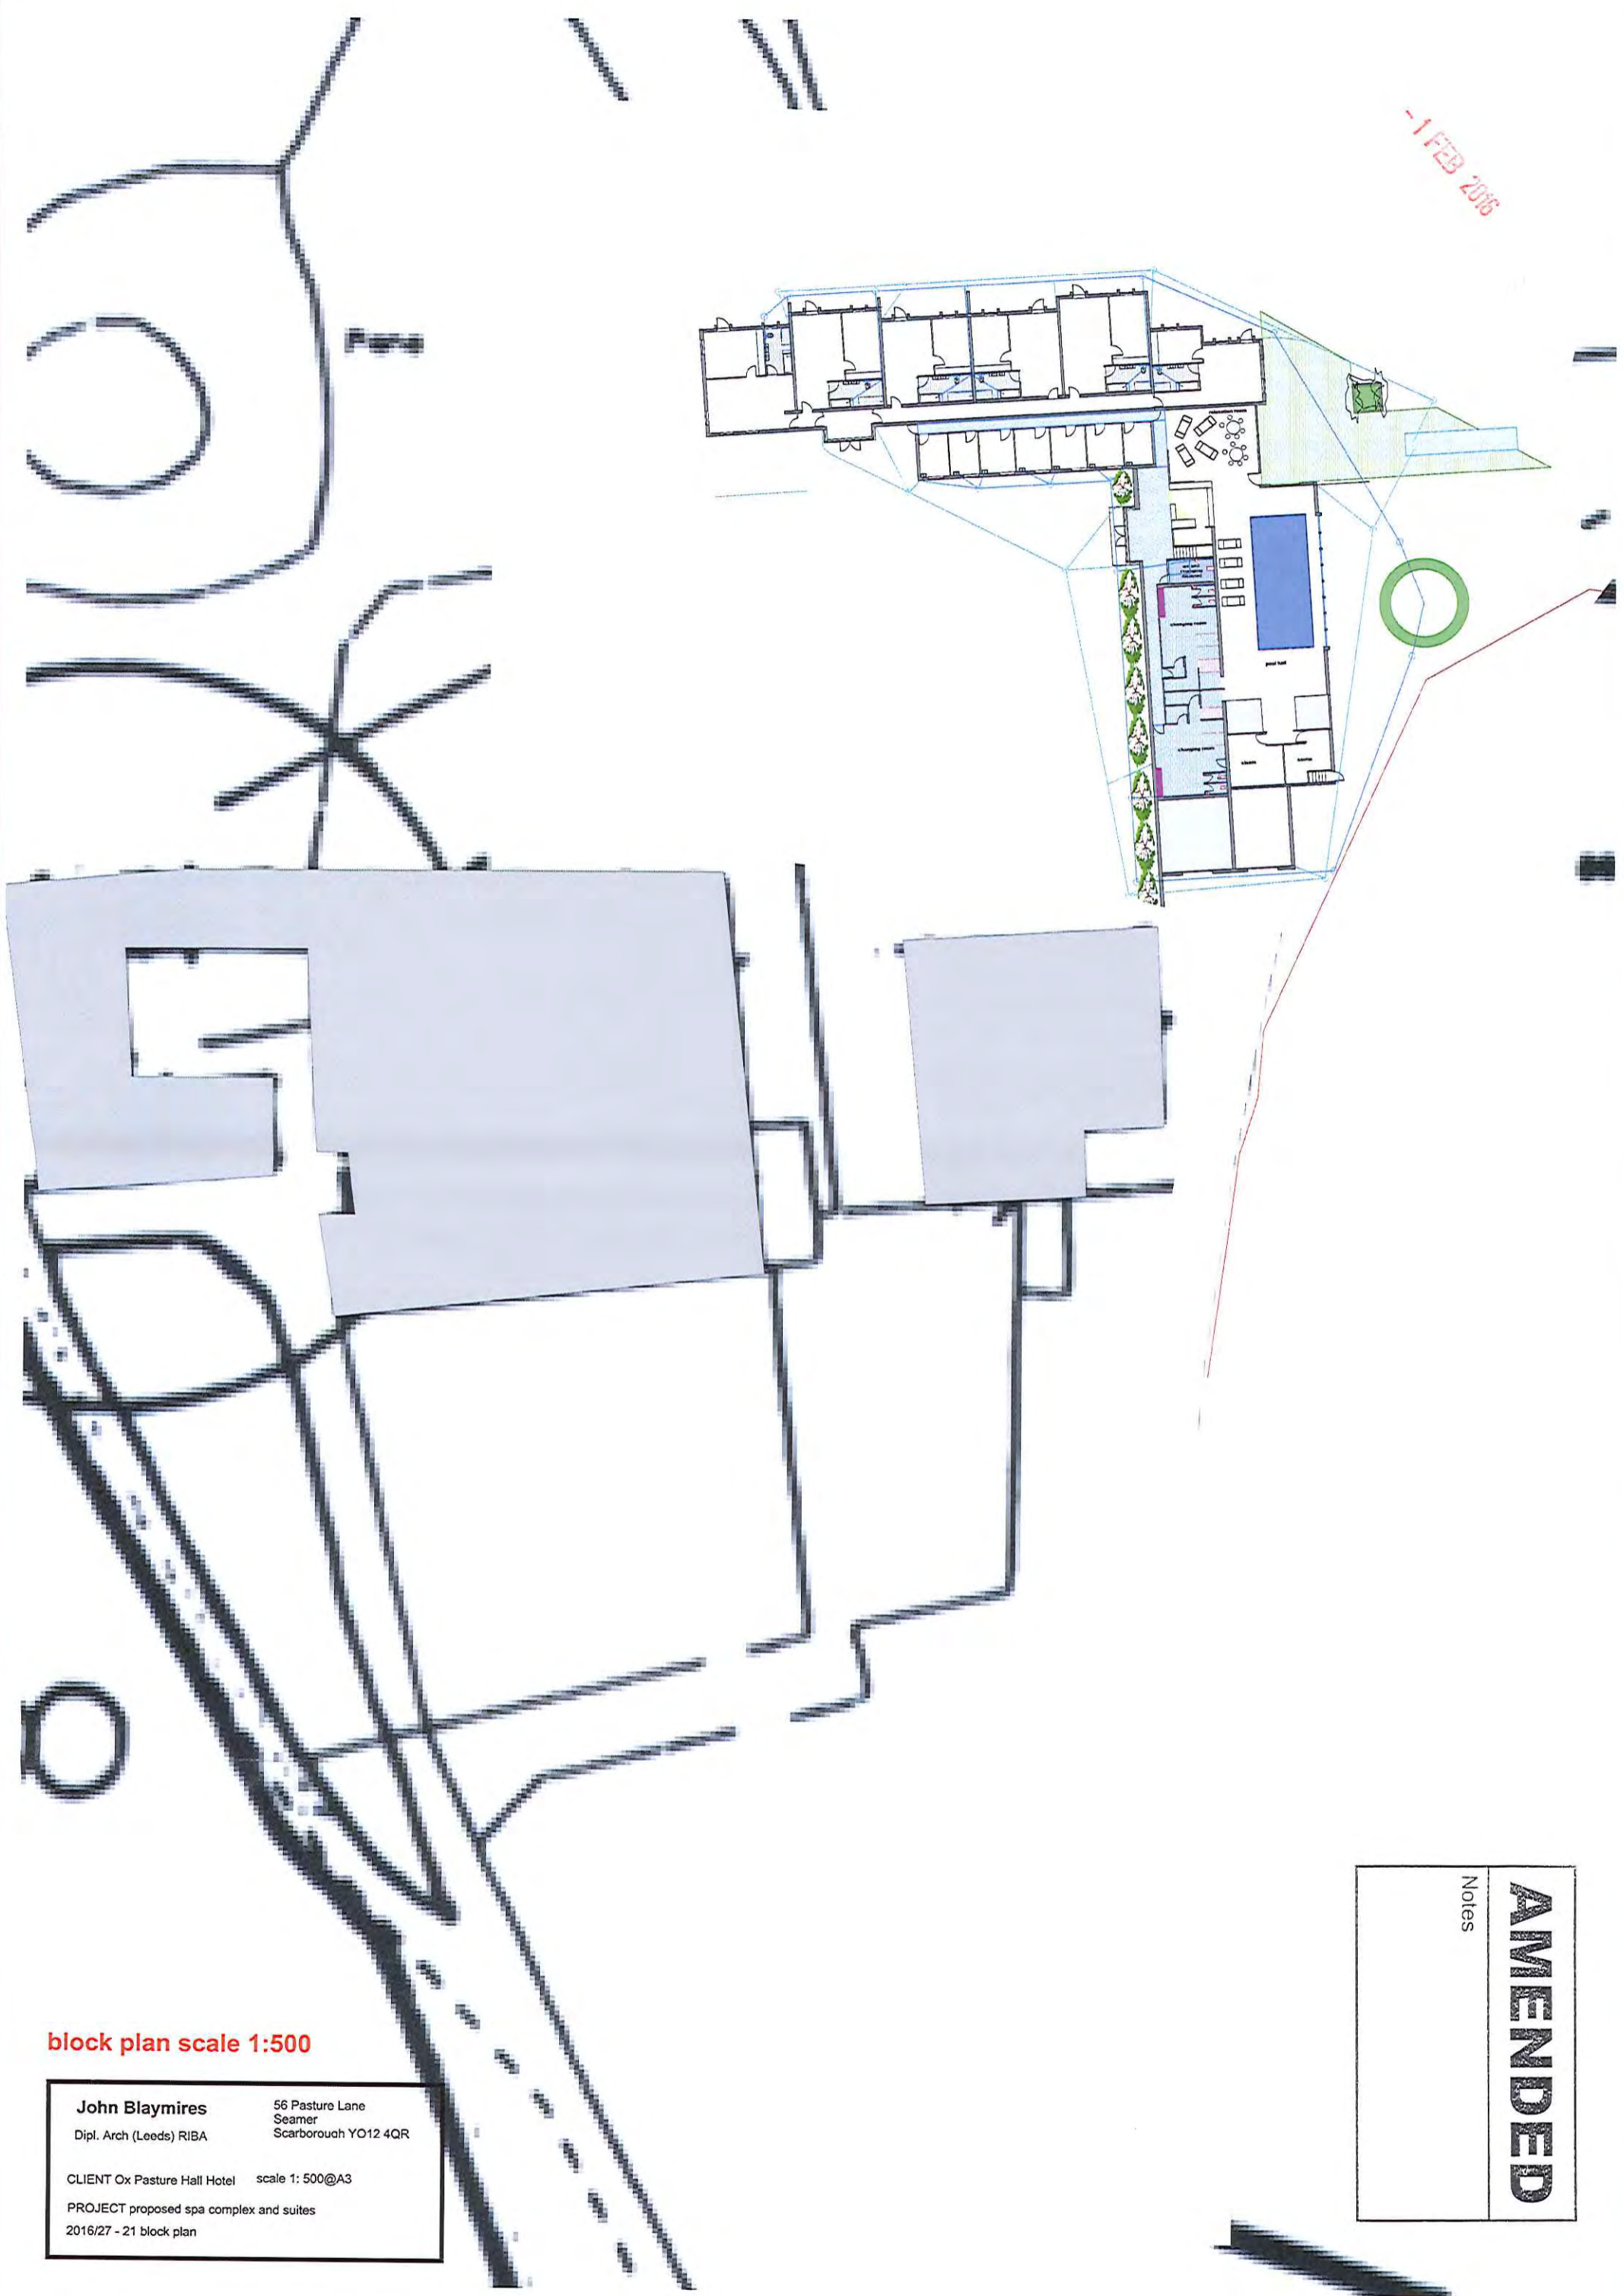

-1 FEB 2016

block plan scale 1:500

John Blaymires 56 Pasture Lane
Dipl. Arch (Leeds) RIBA Seamer
Scarborough YO12 4QR

CLIENT Ox Pasture Hall Hotel scale 1: 500@A3
PROJECT proposed spa complex and suites
2016/27 - 21 block plan