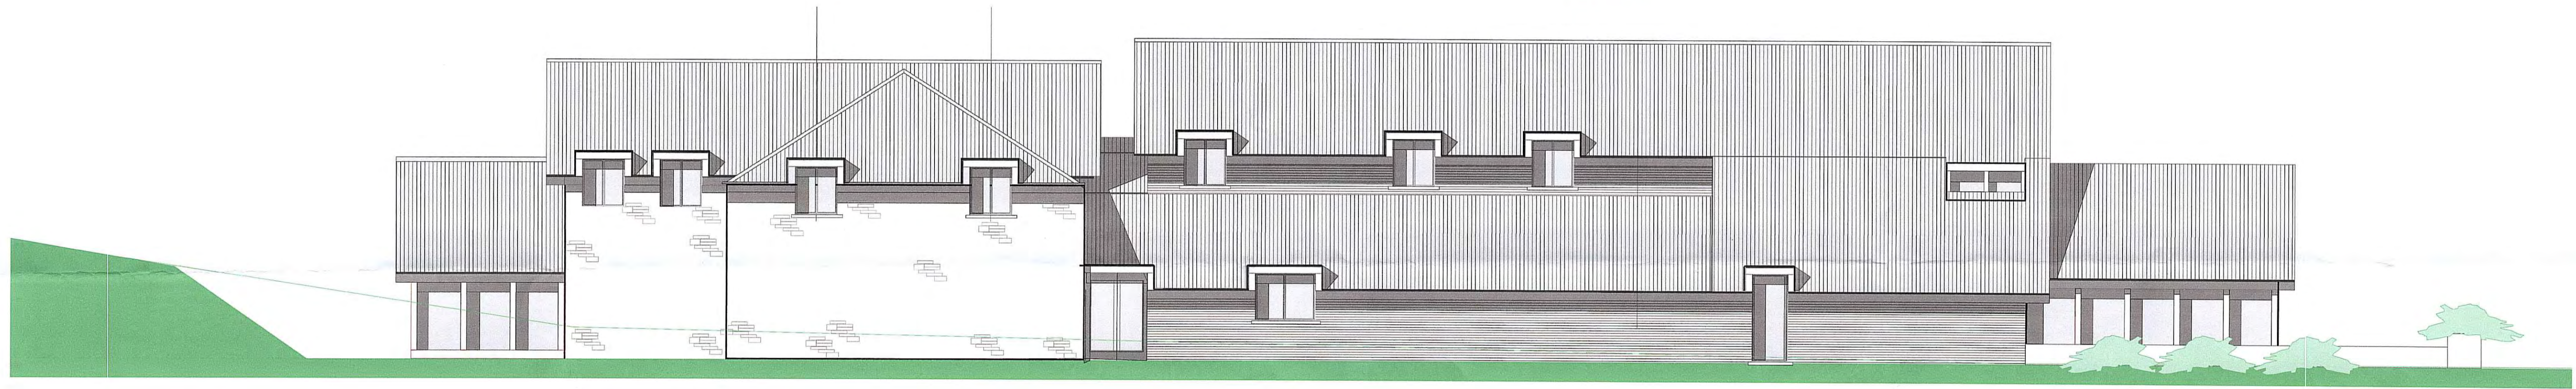

**AMENDED**

Notes

outline of proposed building

outline of proposed building

west elevation

outline of proposed building

outline of proposed building

east elevation

outline of proposed building

outline of proposed building

south elevation

north elevation

13 AUG 2015  
NYMMPA

**ground elevations**

**John Blaymires** 56 Pasture Lane  
Dipl. Arch (Leeds) RIBA Seamer  
Scarborough YO12 4QR  
CLIENT ox pasture hall hotel scale 1:100@A1  
PROJECT proposed spa complex and suites

**AMENDED**  
Notes

west elevation

east elevation

south elevation

north elevation

13 AUG 2015  
NYM/PA

**elevations - amended**

**John Blaymires** 55 Pasture Lane  
Dipl. Arch (Leeds) RIBA Seamer  
Scarborough YO12 4GR  
CLIENT ox pasture hall hotel scale 1:100@A1  
PROJECT proposed spa complex and suites