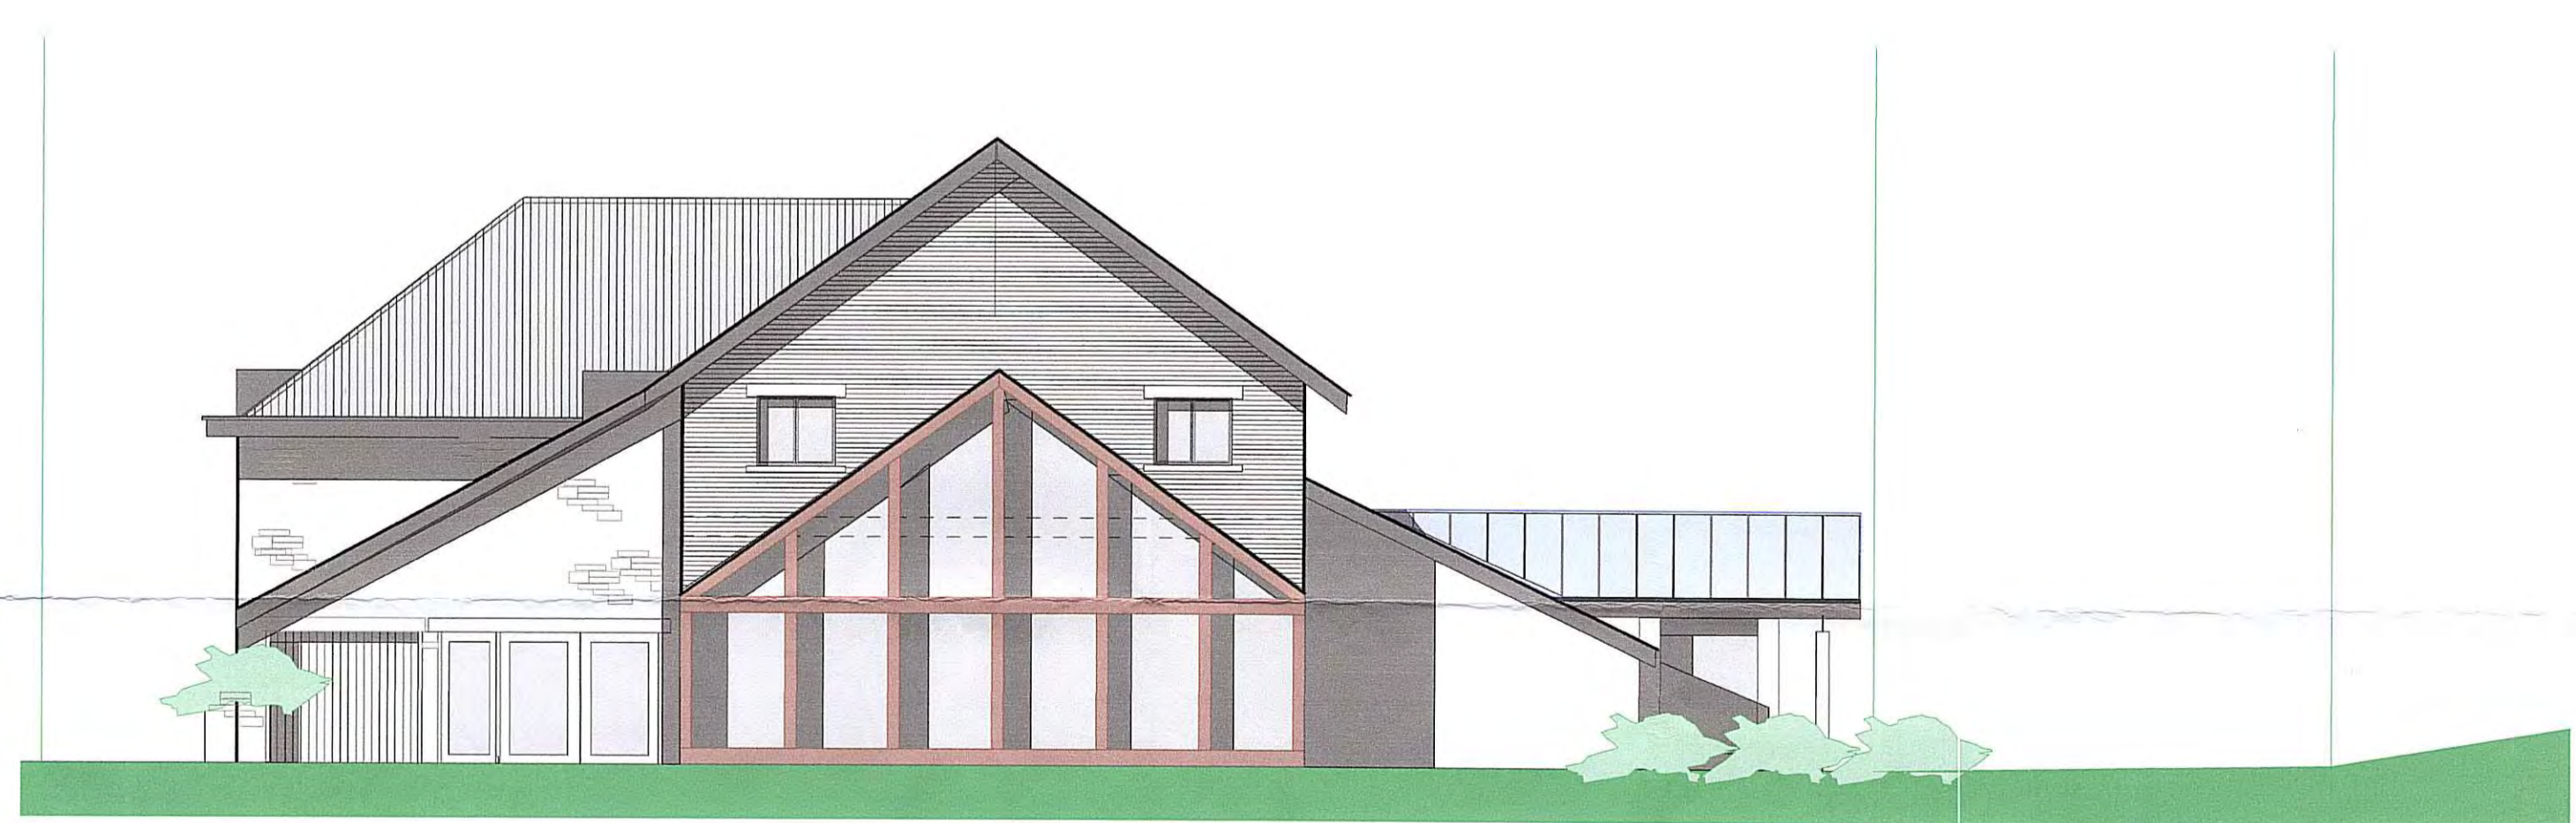

**AMENDED**

Notes

outline of proposed building

outline of proposed building

west elevation

outline of proposed building

outline of proposed building

east elevation

outline of proposed building

outline of proposed building

south elevation

north elevation

13 AUG 2015  
NYMMPA

**ground elevations**

**John Blaymires** 56 Pasture Lane  
Dipl. Arch (Leeds) RIBA Seamer  
Scarborough YO12 4QR  
CLIENT ox pasture hall hotel scale 1:100@A1  
PROJECT proposed spa complex and suites

**AMENDED**  
Notes

west elevation

east elevation

south elevation

north elevation

13 AUG 2015  
NYM/PA

**elevations - amended**

**John Blaymires** 55 Pasture Lane  
Dipl. Arch (Leeds) RIBA Seamer  
Scarborough YO12 4GR  
CLIENT ox pasture hall hotel scale 1:100@A1  
PROJECT proposed spa complex and suites