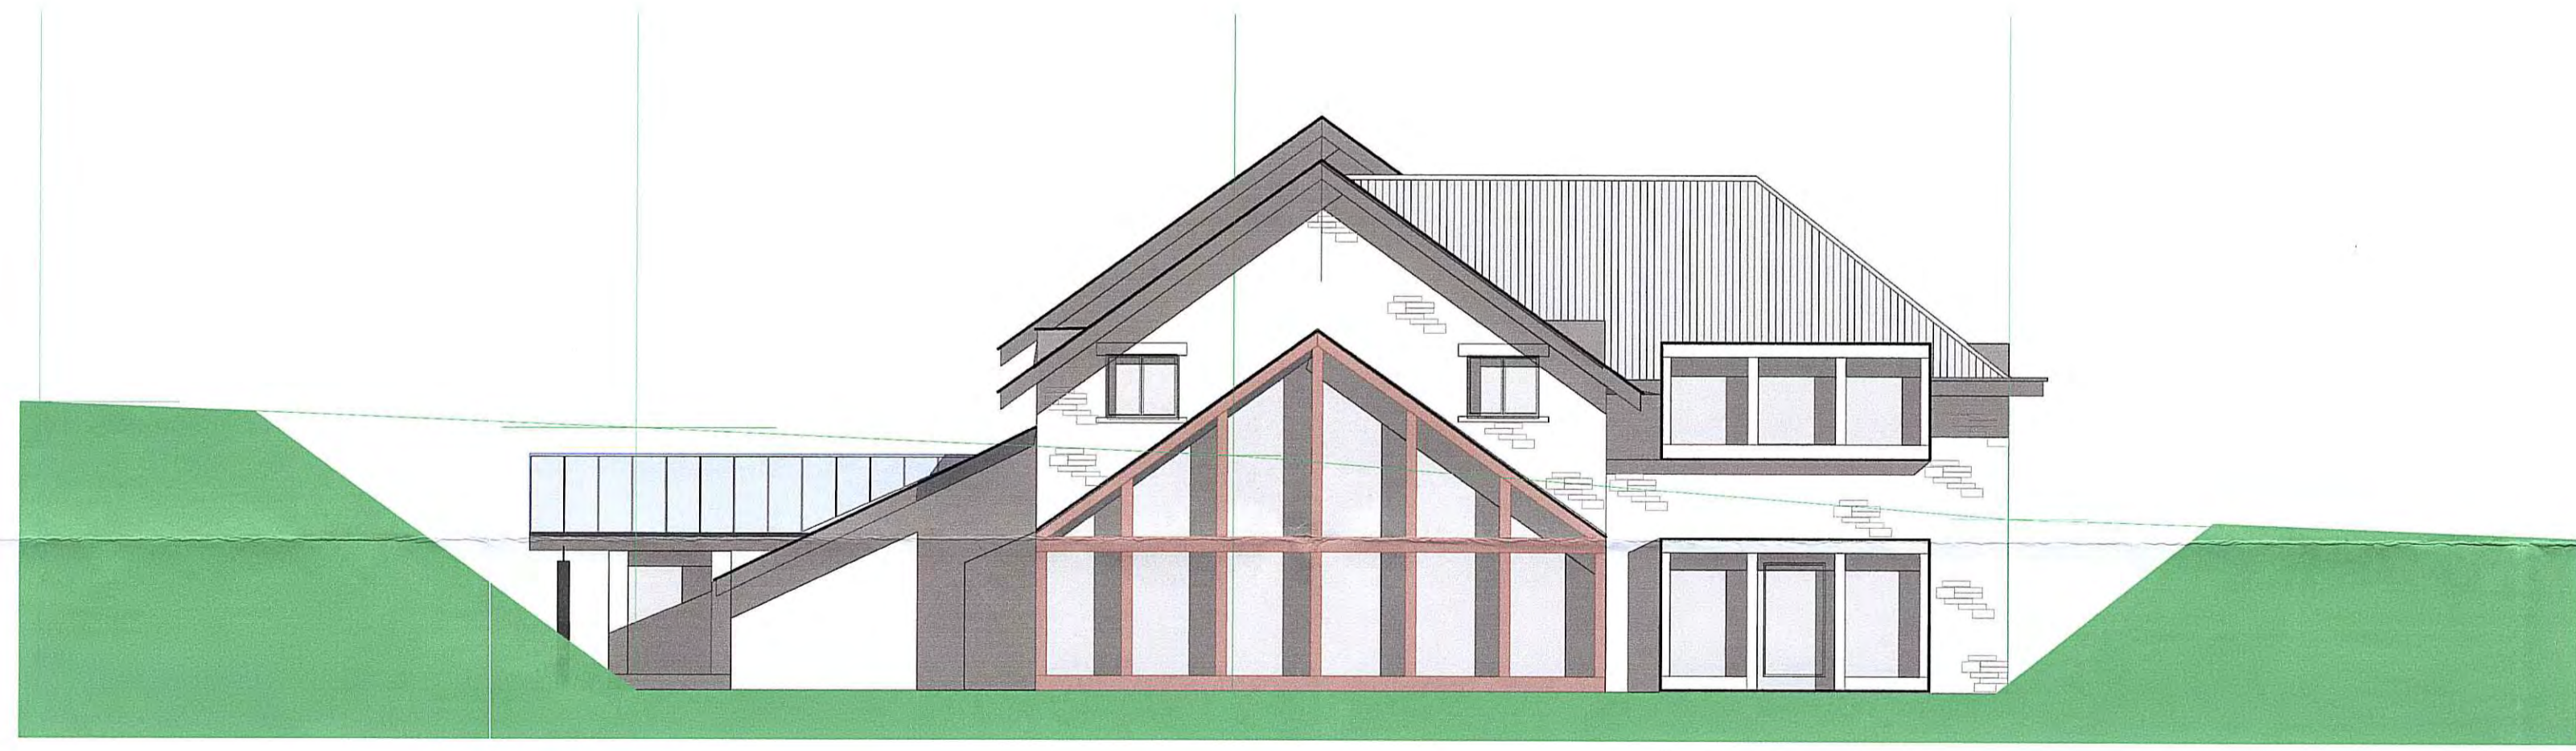

**AMENDED**

Notes

outline of proposed building

outline of proposed building

west elevation

outline of proposed building

outline of proposed building

east elevation

outline of proposed building

outline of proposed building

south elevation

north elevation

13 AUG 2015  
NYMMPA

**ground elevations**

**John Blaymires** 56 Pasture Lane  
Dipl. Arch (Leeds) RIBA Seamer  
Scarborough YO12 4QR  
CLIENT ox pasture hall hotel scale 1:100@A1  
PROJECT proposed spa complex and suites

**AMENDED**  
Notes

west elevation

east elevation

south elevation

north elevation

13 AUG 2015  
NYM/PA

**elevations - amended**

**John Blaymires** 55 Pasture Lane  
Dipl. Arch (Leeds) RIBA Seamer  
Scarborough YO12 4GR  
CLIENT ox pasture hall hotel scale 1:100@A1  
PROJECT proposed spa complex and suites