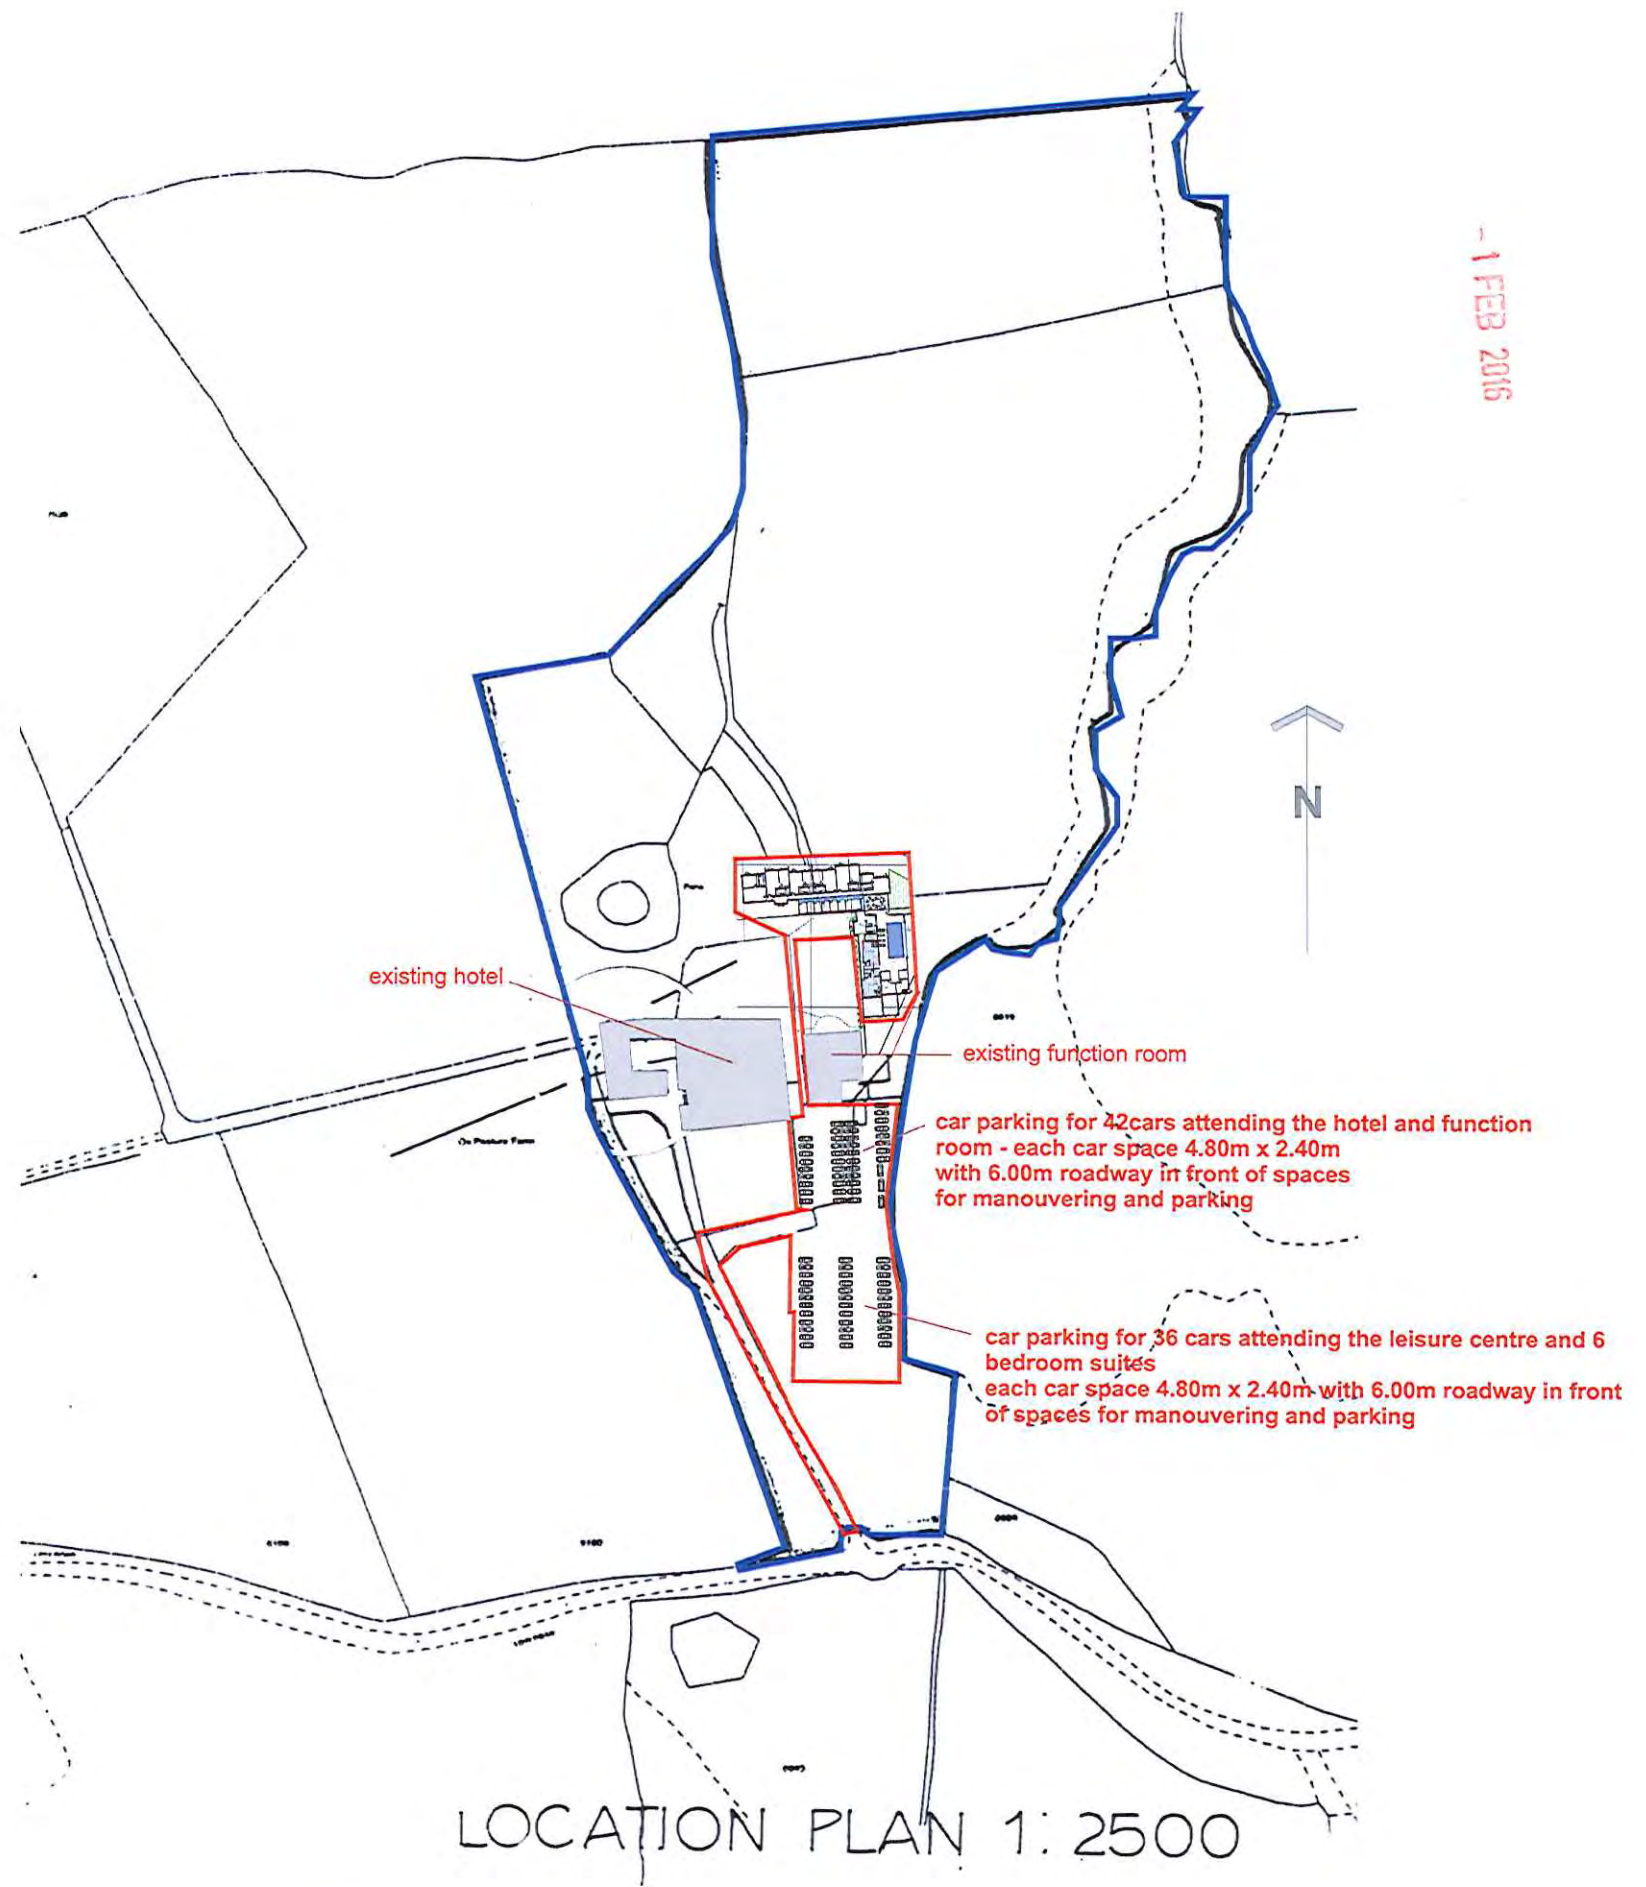

- 1 FEB 2016

view south

view ssw

view west

entrance

view north

view nnw

AMENDED

Notes

John Blaymires

Dipl. Arch (Leeds) RIBA

56 Pasture Lane
Seamer
Scarborough YO12 4QR

CLIENT Ox Pasture Hall Hotel scale 1: 2500

PROJECT 2016 proposed spa complex and suites
2016/27 - 25 site plan