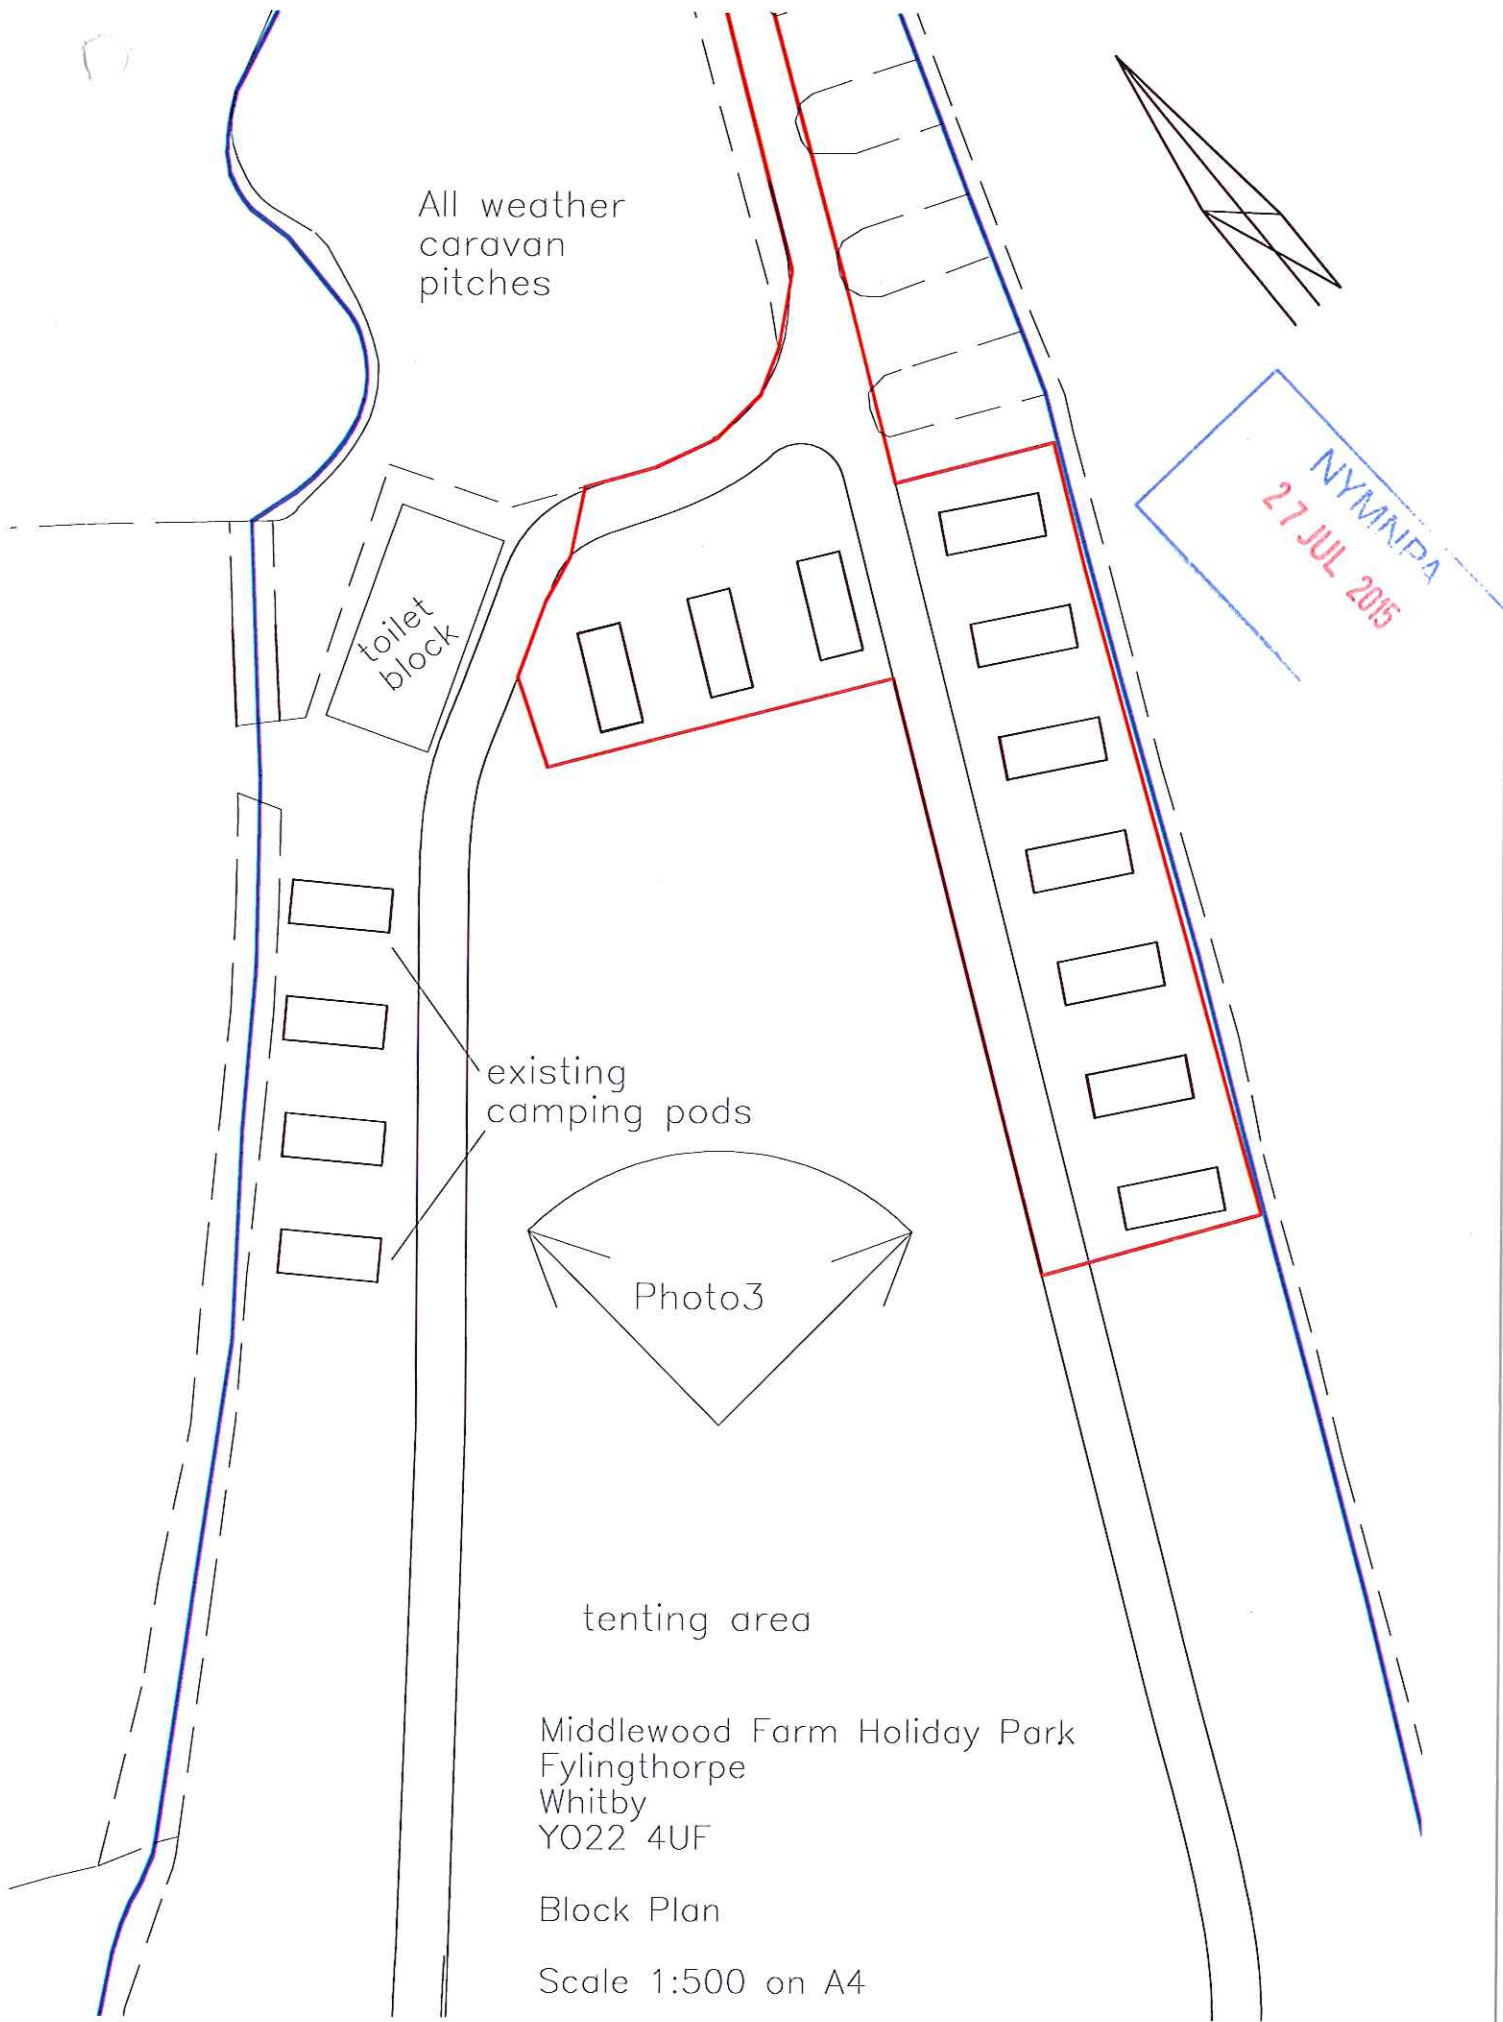

NYMNPFA  
27 JUL 2015

Middlewood Farm Holiday Park  
Fylingthorpe  
Whitby  
YO22 4UF  
Location Plan  
Scale 1:2000

All weather  
caravan  
pitches

toilet  
block

existing  
camping pods

Photo3

tenting area

NYM/NPA  
27 JUL 2015

Middlewood Farm Holiday Park  
Fylingthorpe  
Whitby  
YO22 4UF

Block Plan

Scale 1:500 on A4