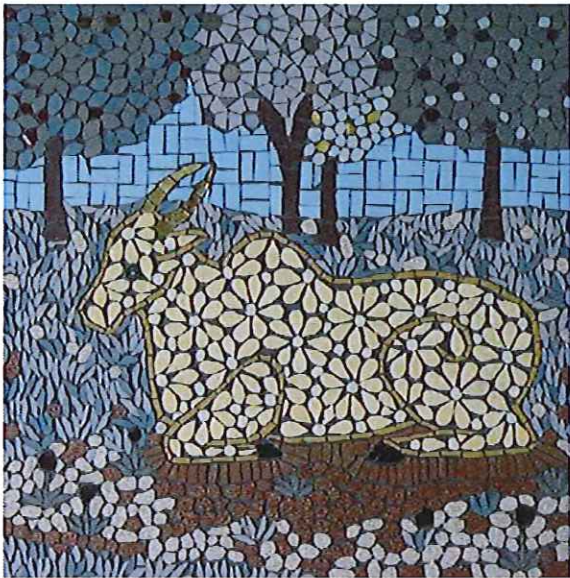

NYMNP
29 JUL 2015

Examples of work by mosaic artist, Ruth Wilkinson

Peacock Feathers

Knaresbrough Castle Mosaic

Indian Garden

Bluebell Wood

Indian Cow

Flowers and Butterflies