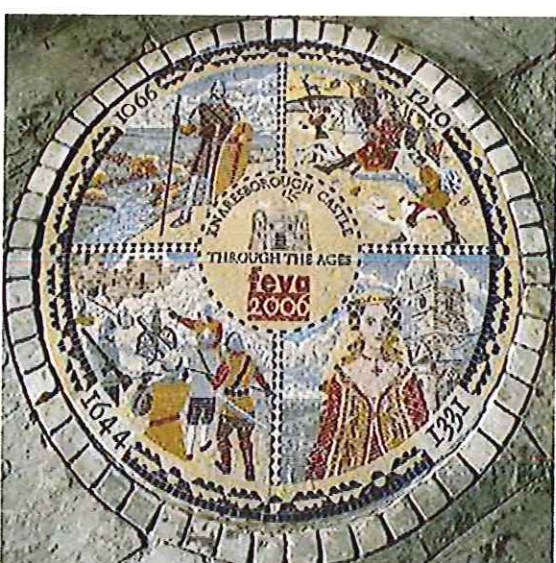

NYMNP
29 JUL 2015

Examples of work by mosaic artist, Ruth Wilkinson

Peacock Feathers

Knaresbrough Castle Mosaic

Indian Garden

Bluebell Wood

Indian Cow

Flowers and Butterflies