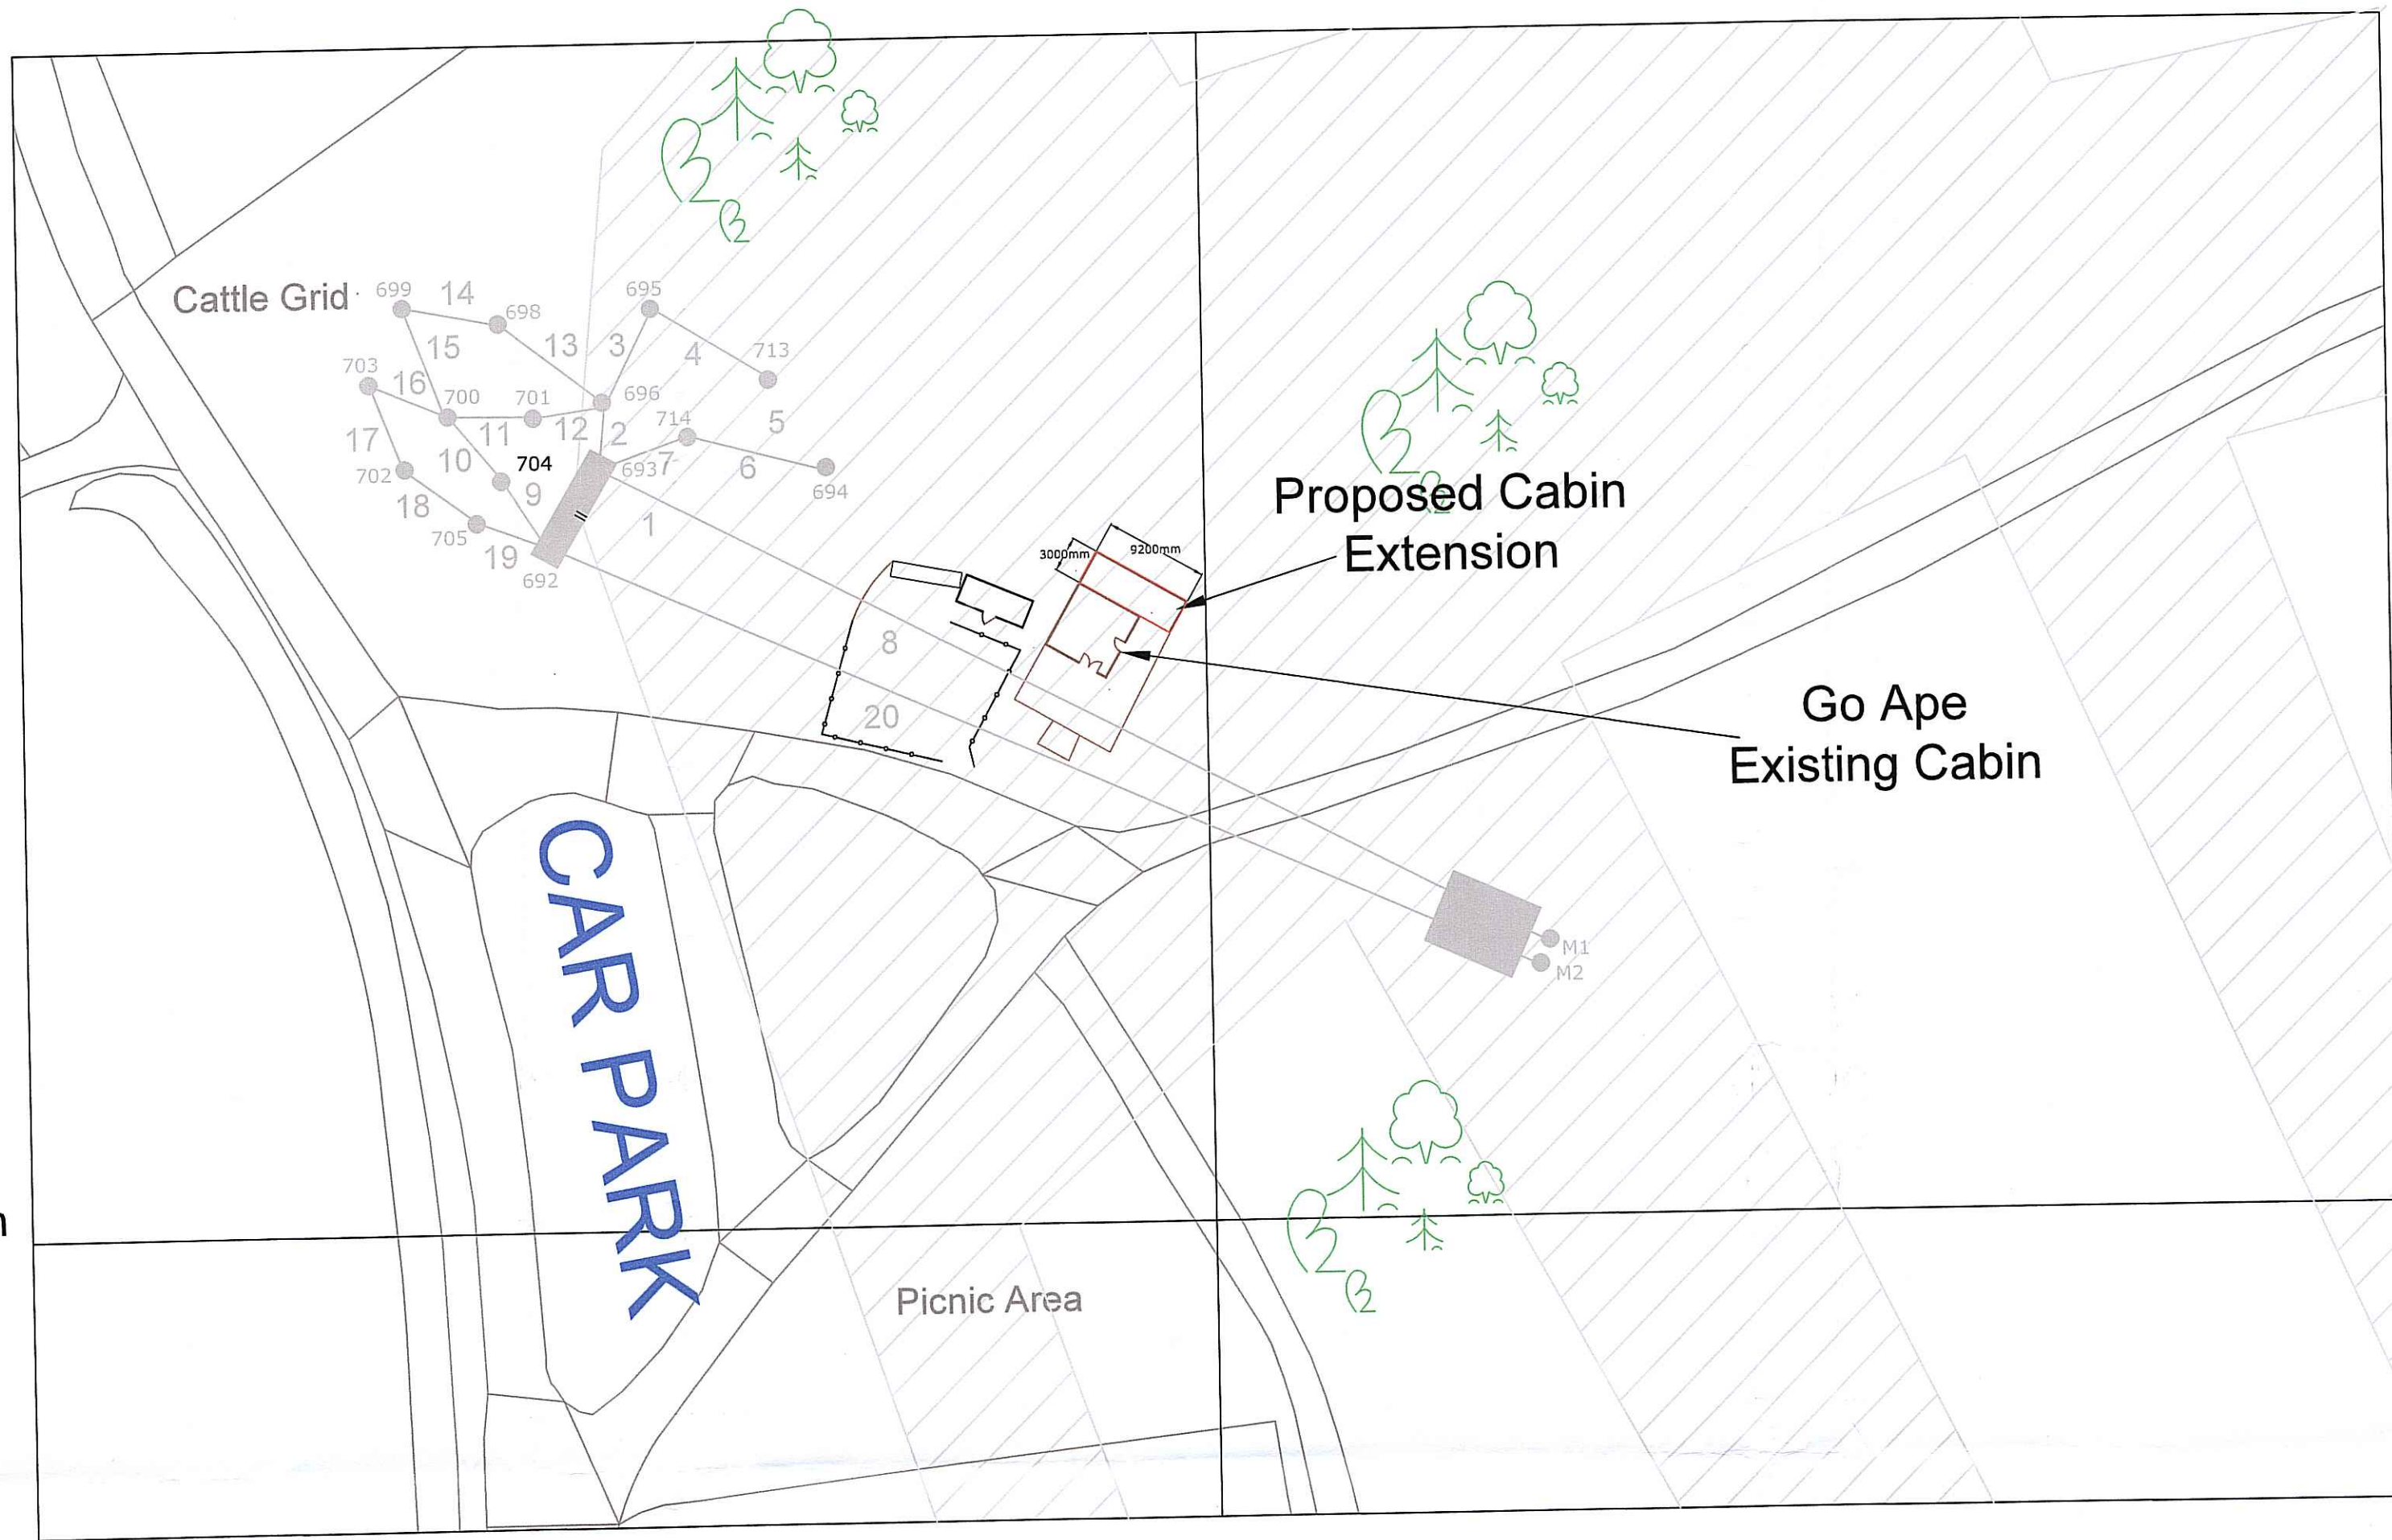

NYMNDP
-4 AUG 2015

Ordnance Survey[®]

OS Mastermap[™]

488000m

487900m

485500m

485600m

485700m

© Crown Copyright. All rights reserved. Licence No. 100041040

Licence IBU12

Order Number: BW1-460064-14915-260215

Print Date: 1st August 2015

Proposed Extension to
Go Ape Reception Cabin

Go Ape - Dalby
Proposed Cabin Extension
1:500 Block Plan