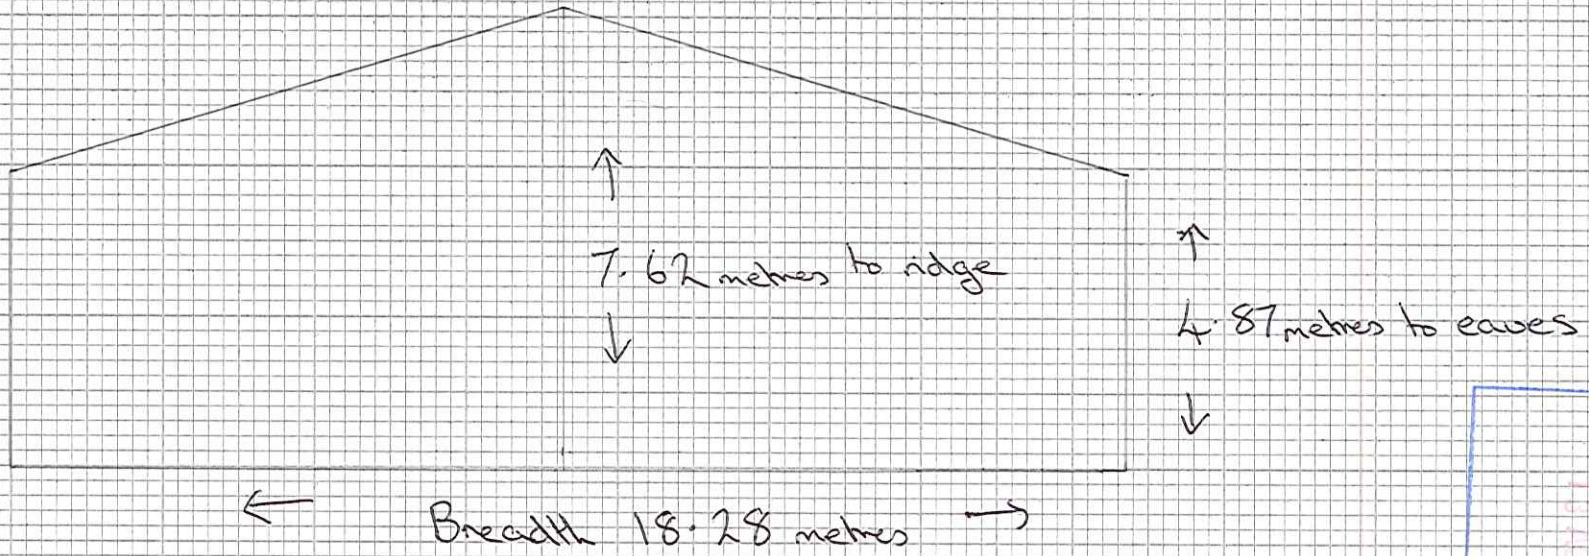

Side elevation

Proposed building at
KINE RIGGS FARM.

Scale

height to eaves
4.87 metres

Length 24.38 metres

end elevation

Proposed building at
KINDY RIGGS FARM

Scale
5 metres