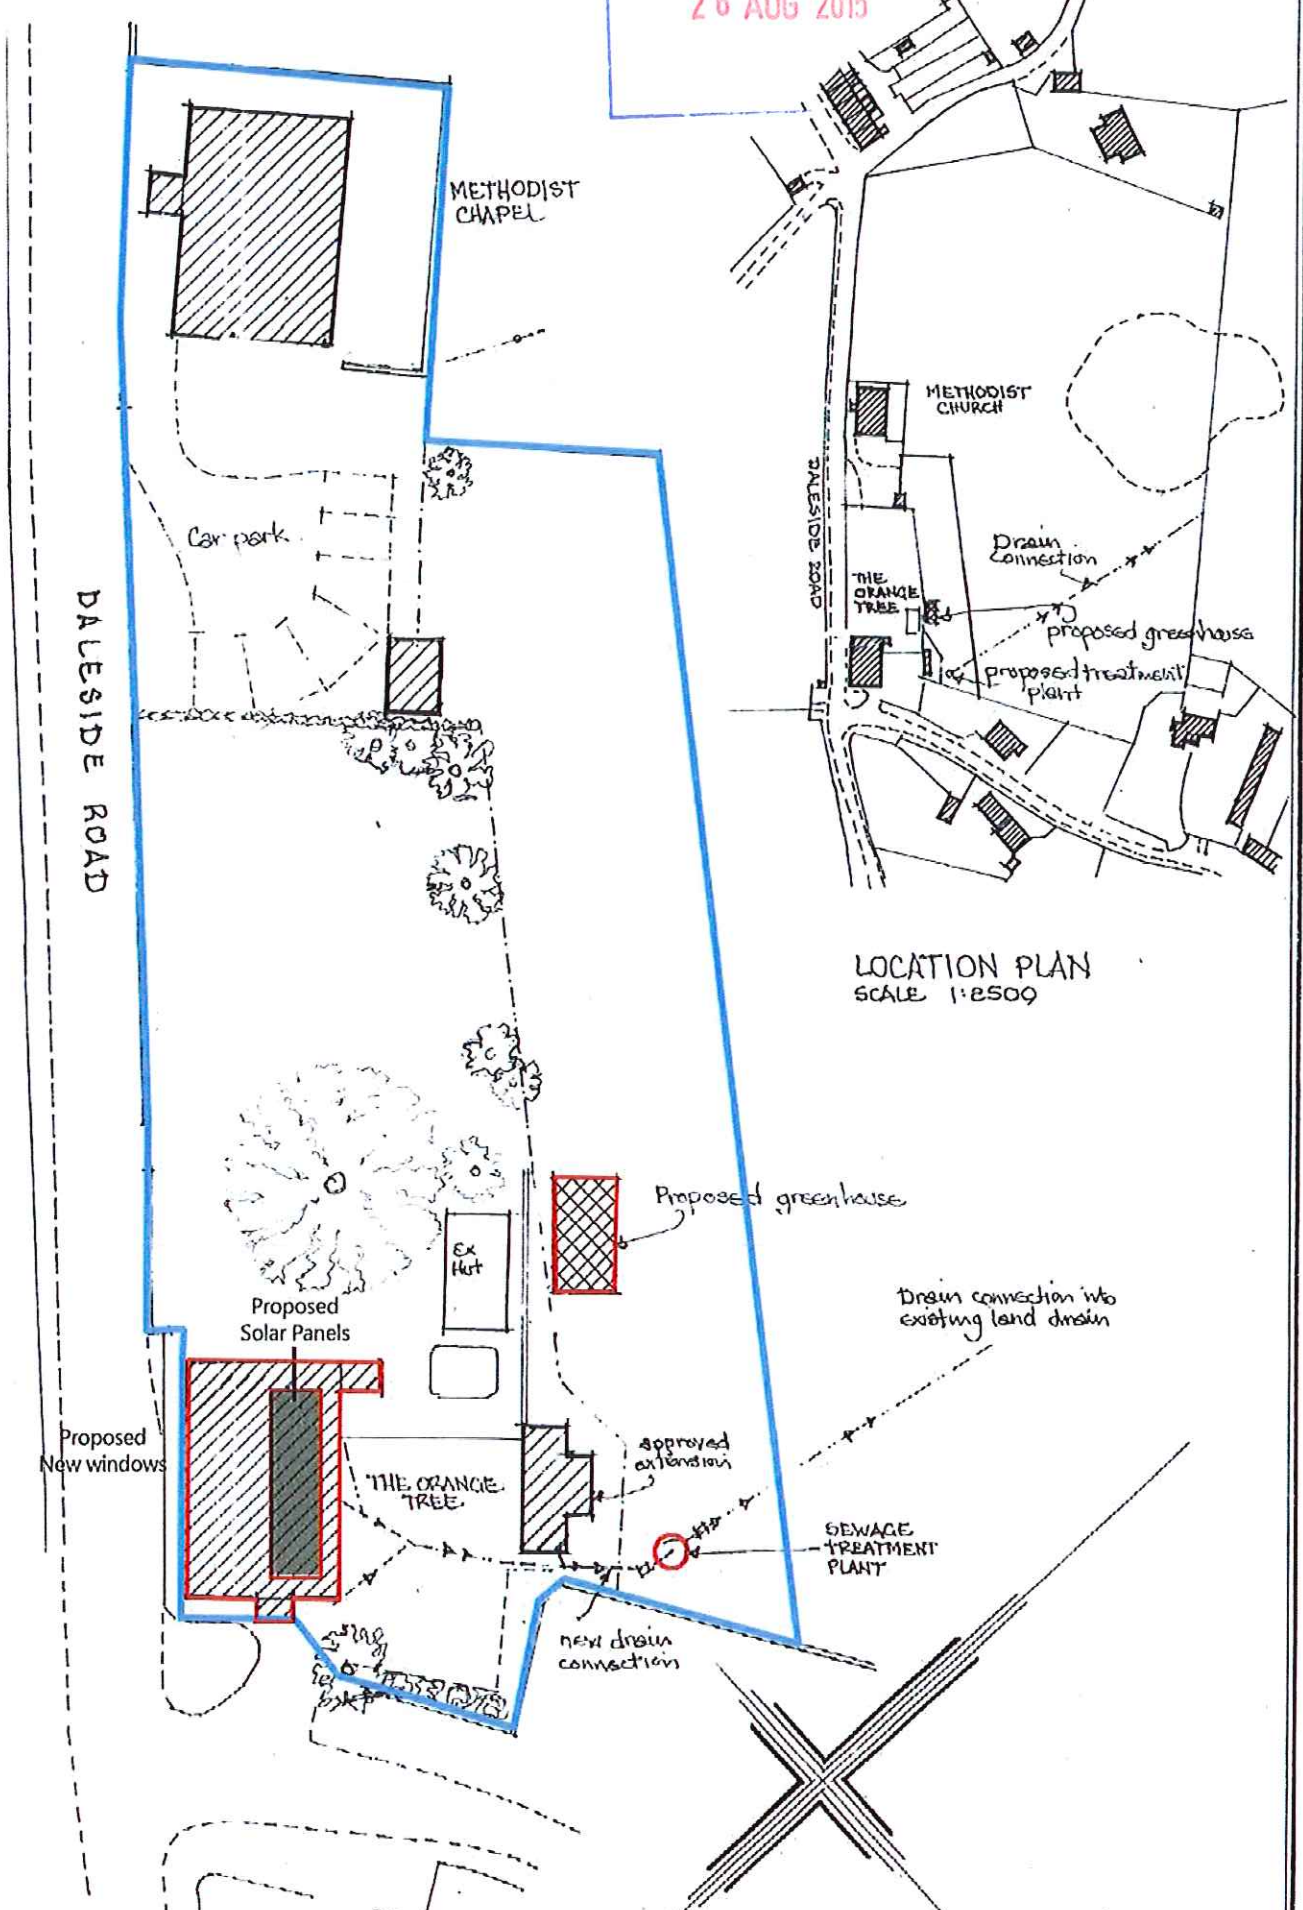

PLAN REFERRED TO ROSEDALE EAST

NYMMPA
26 AUG 2015

LOCATION PLAN
SCALE 1:2500

SCALE 1:500.

N