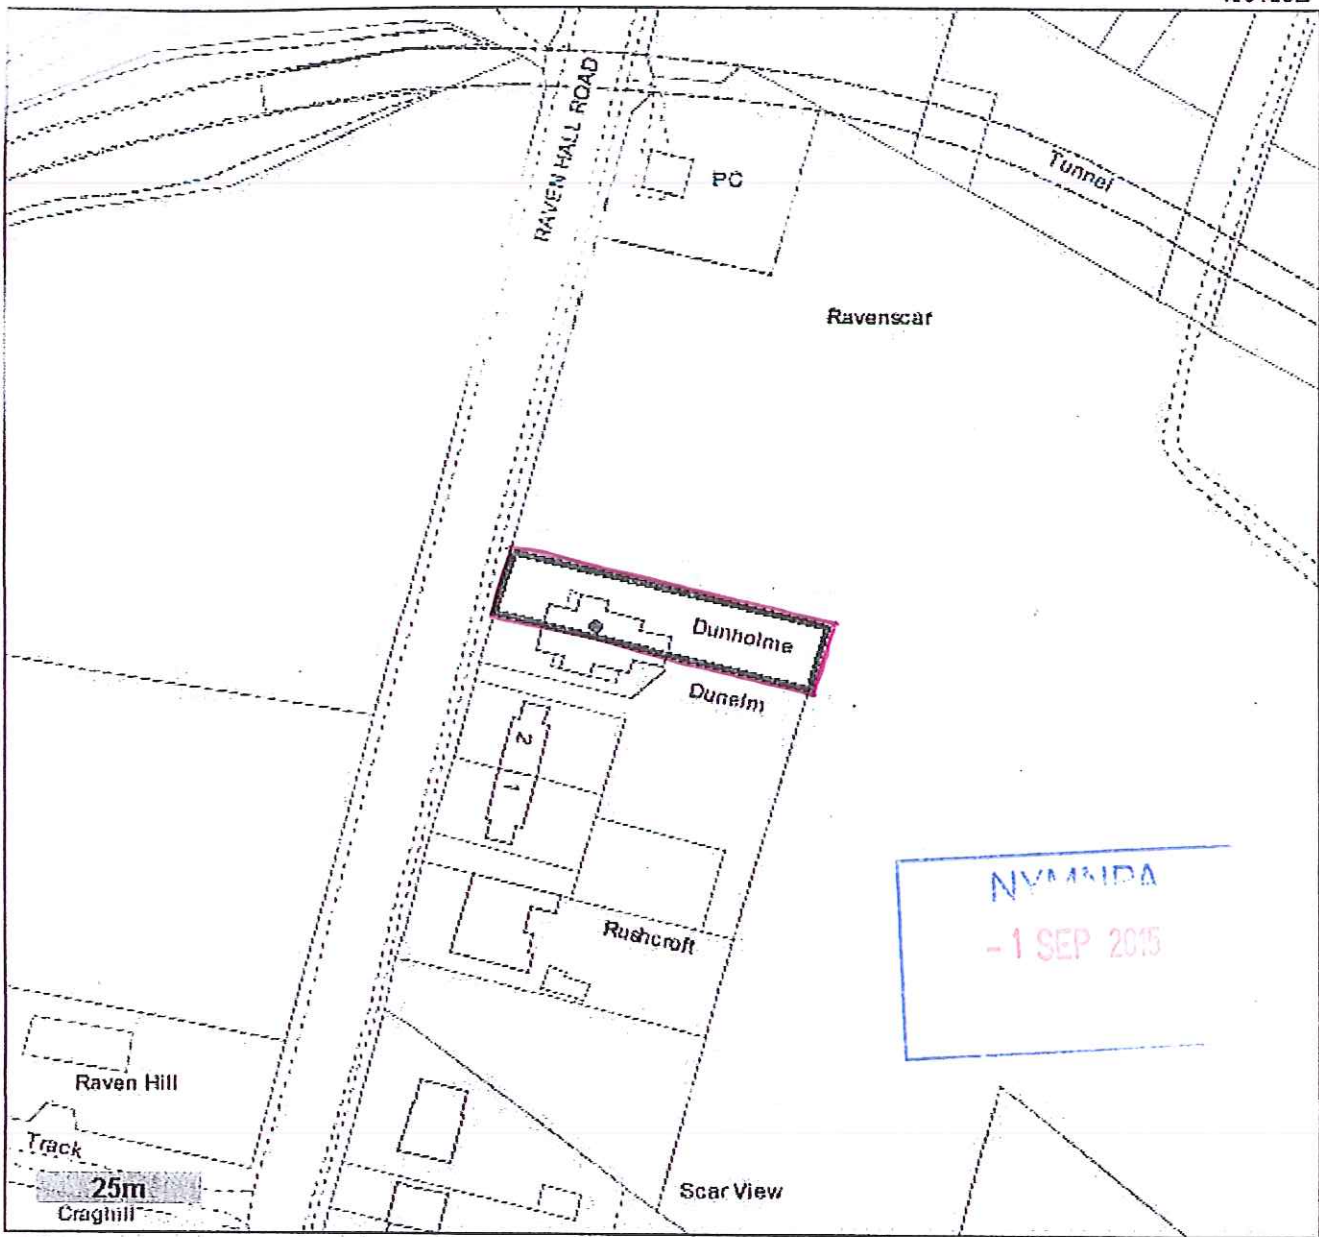

498139E

501346N

501346N

497939E

Mapping sourced from

For Reference Purposes Only
 © Crown Copyright 2014. Licence Number 100029622

141501375

DUNHOLME
 RAVEN HALL ROAD
 RAVENSCAR
 SCARBOROUGH
 NORTH YORKSHIRE
 YO13 0NA

Case Reference: CDR/JJE/KEA771

LOCATION PLAN.

Scale 1:1250

Dunholme

Dunelm

Rushcroft

NYMIPA
- 1 SEP 2015

Scar View
SITE PLAN.

Scale 1:500