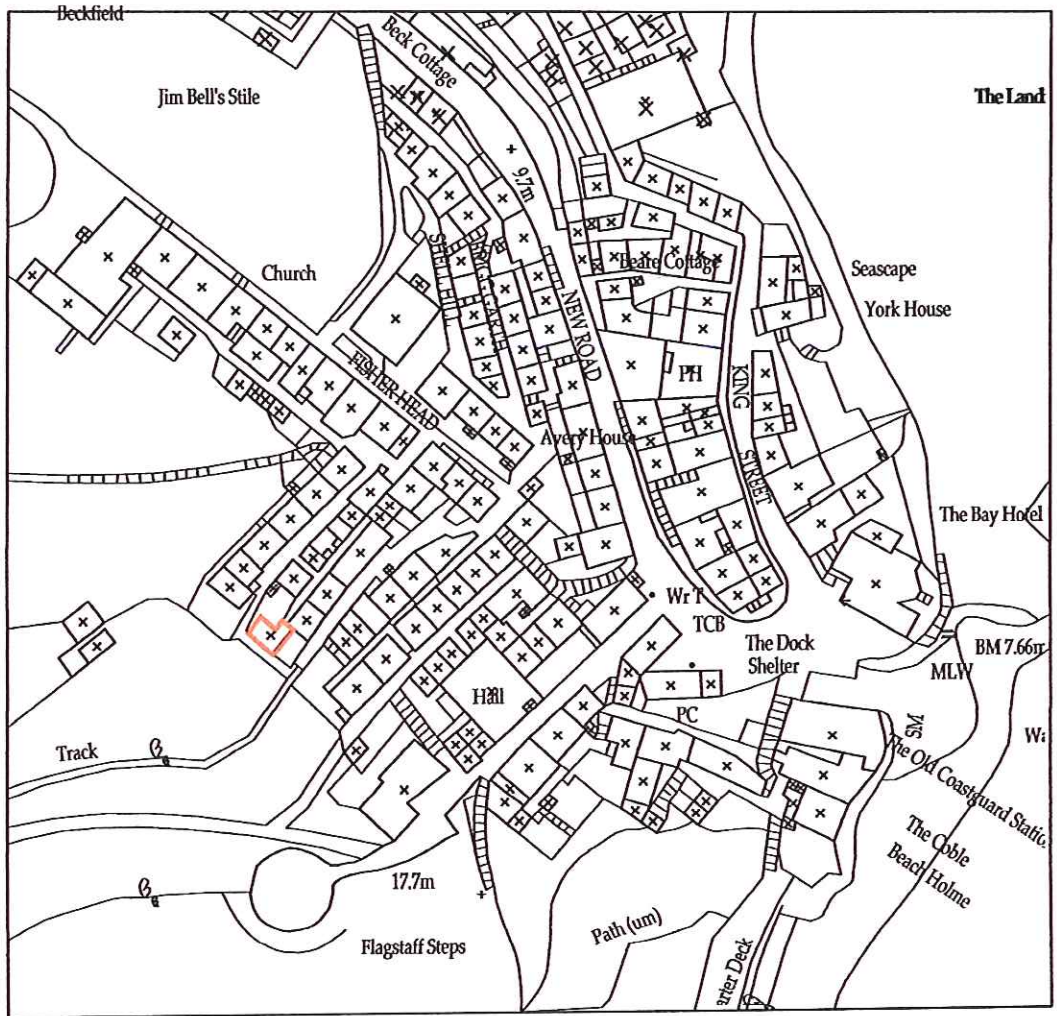

15 SEP 2015

Site Plan
Scale 1:1250

Ordnance Survey Licence No. 100002562

b h d partnership Airy Hill Manor, Whitby, North Yorkshire, UK. YO21 1QB. Tel: 01947-604871 Fax: 01947-600010 general@bhdpartnership.com www.bhdpartnership.com		CLIENT:		DRAWING TITLE:		
		PROJECT:		A4	DRN:	DATE:
				SCALE:		ISSUE:
				DRAWING NR:		REV:
REV	DATE	BY	AMENDMENT	CHKD	APVD	