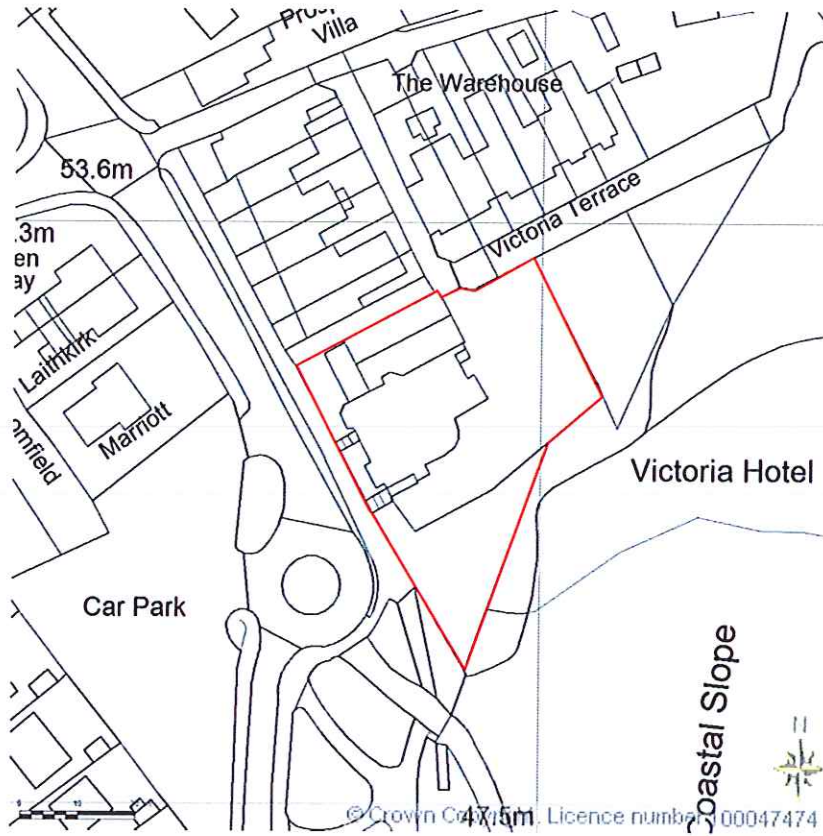

SITE LOCATION PLAN
AREA 2 HA
SCALE 1:1250 on A4
CENTRE COORDINATES: 495179, 505266

Supplied by Streetwise Maps Ltd
www.streetwise.net
Licence No: 100047474
24/09/2015 10:25

24 SEP 2015