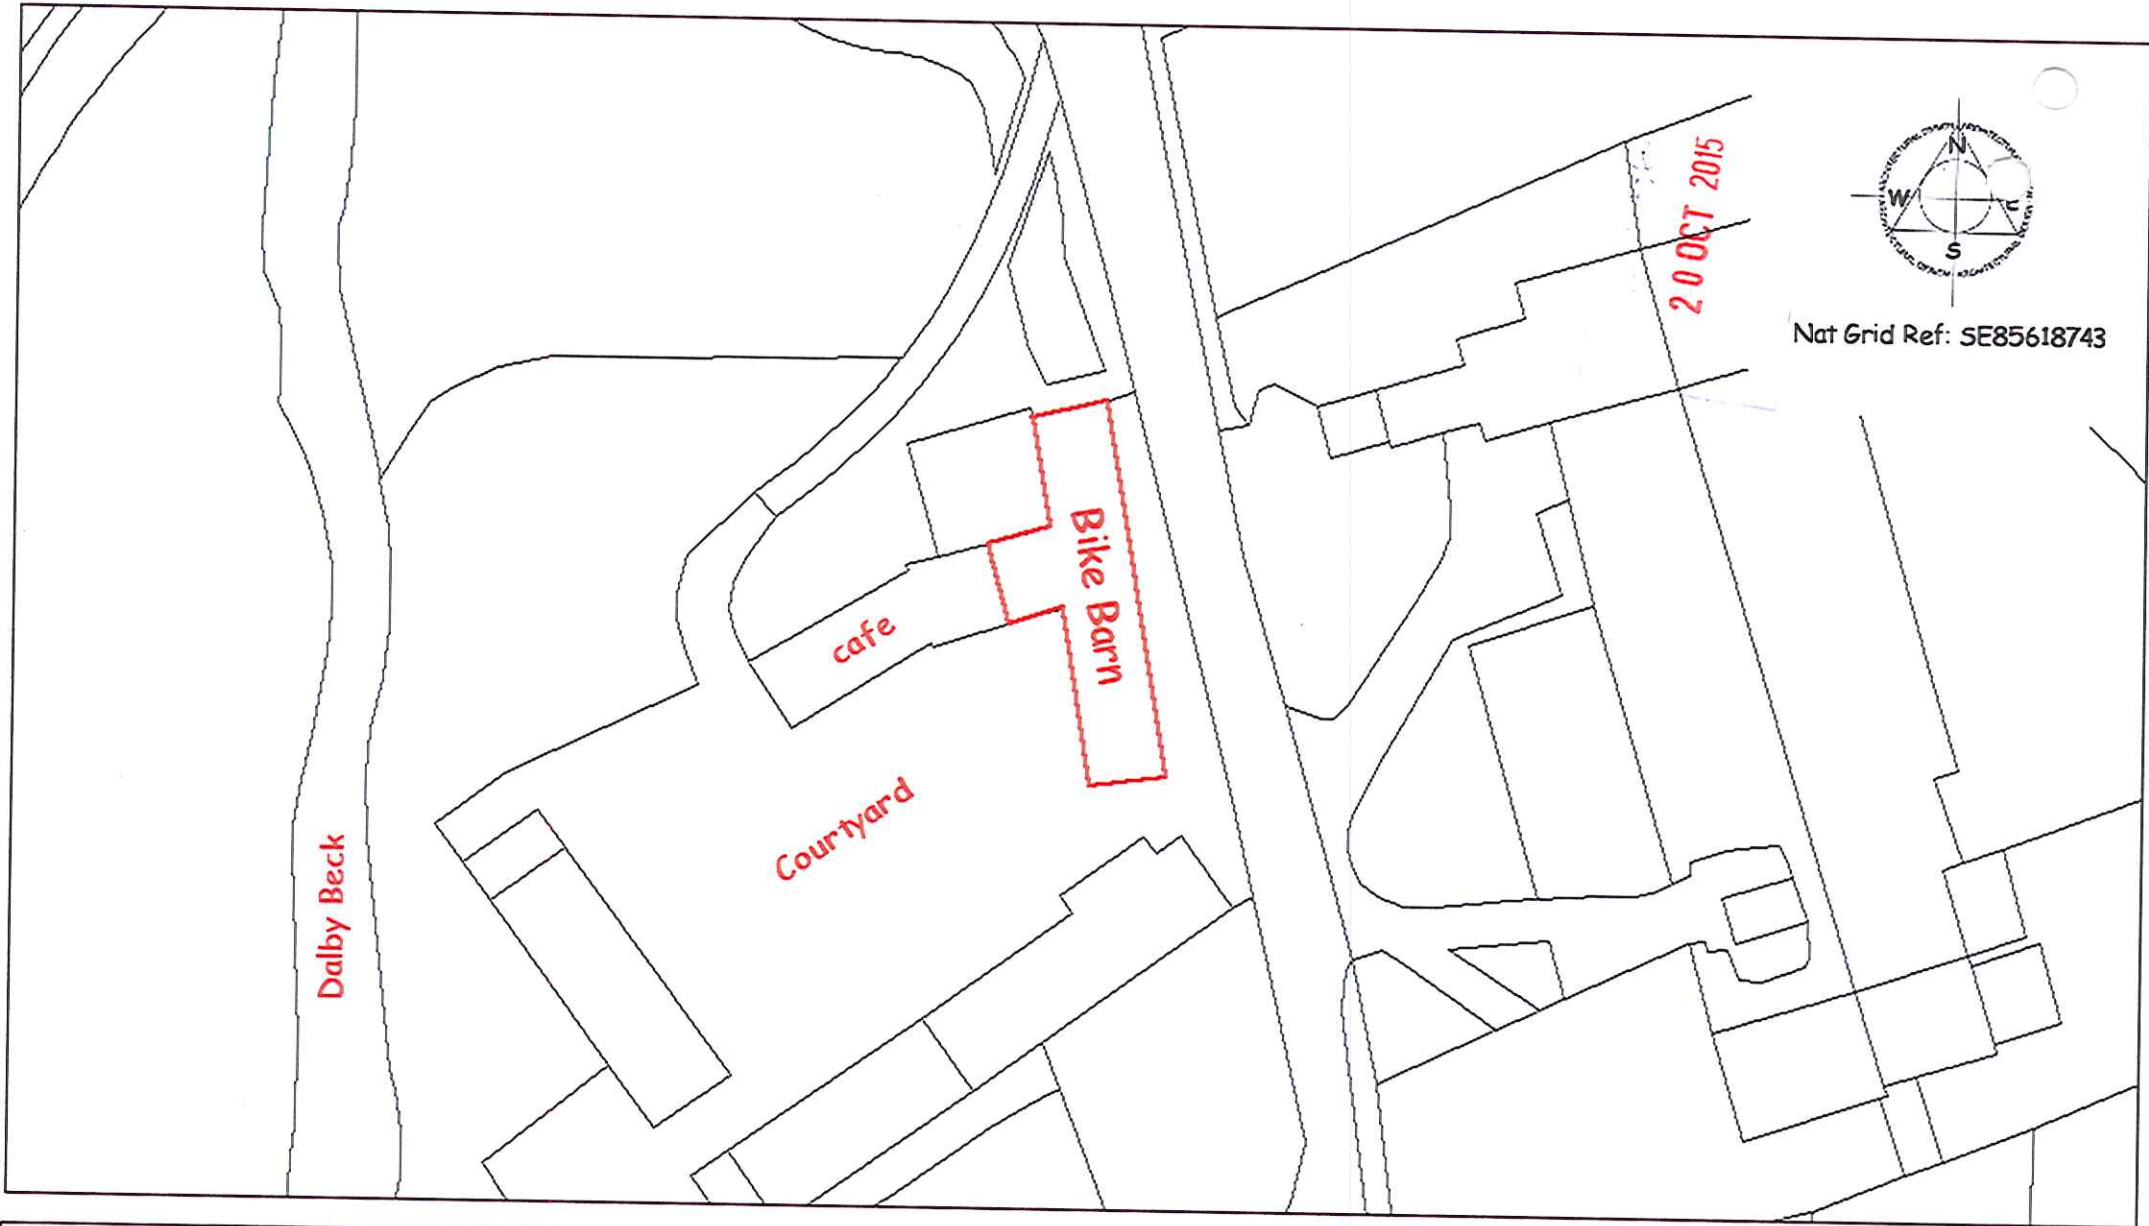

SITE LOCATION PLAN Scale 1:1250

**RE-ROOFING INCLUDING PROVISION OF VELUX ROOF WINDOWS
AT DALBY BIKE BARN, LOW DALBY, PICKERING, NORTH YORKSHIRE**

© Crown copyright and database rights 2015. Ordnance Survey 100021242

Date: Oct 2015
Dwg. no. : 5042-2

SITE LAYOUT PLAN Scale 1.500

**RE-ROOFING INCLUDING PROVISION OF VELUX ROOF WINDOWS
AT DALBY BIKE BARN, LOW DALBY, PICKERING, NORTH YORKSHIRE**

© Crown copyright and database rights 2015. Ordnance Survey 100021242