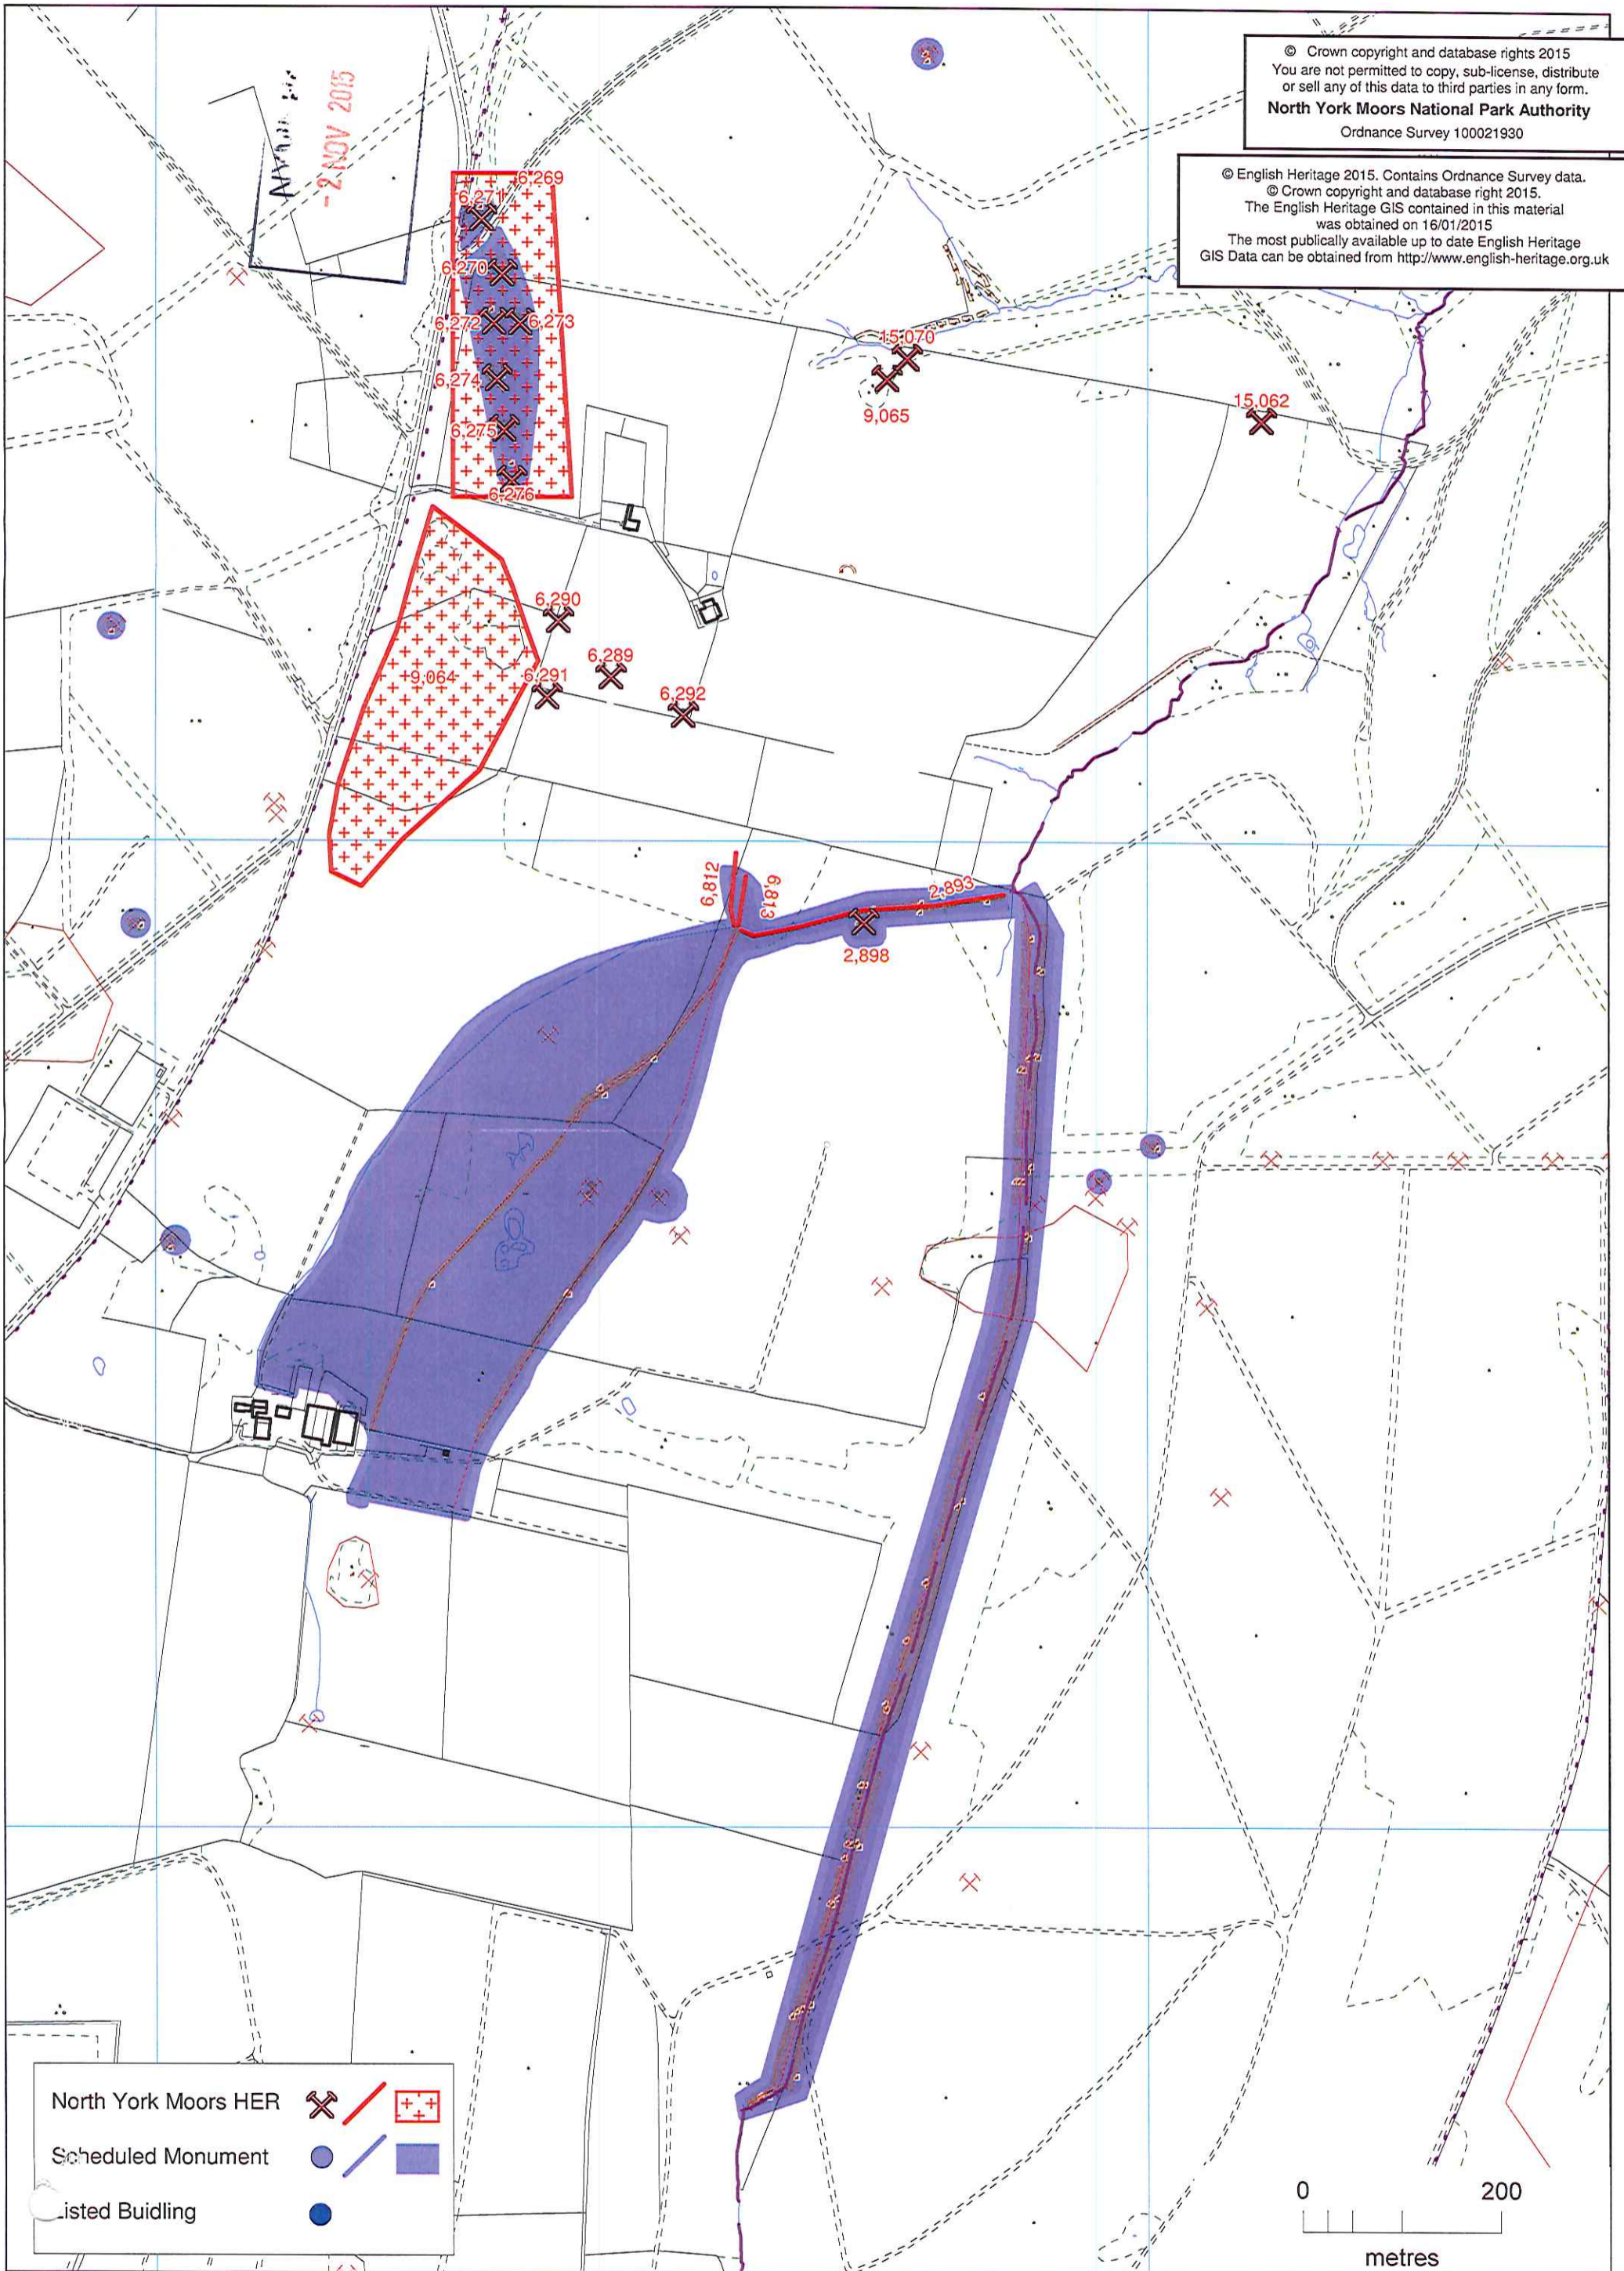

APPENDIX 2 HER MAP

© Crown copyright and database rights 2015
 You are not permitted to copy, sub-license, distribute
 or sell any of this data to third parties in any form.
North York Moors National Park Authority
 Ordnance Survey 100021930

© English Heritage 2015. Contains Ordnance Survey data.
 © Crown copyright and database right 2015.
 The English Heritage GIS contained in this material
 was obtained on 16/01/2015
 The most publically available up to date English Heritage
 GIS Data can be obtained from <http://www.english-heritage.org.uk>

North York Moors HER		
Scheduled Monument		
Listed Building		