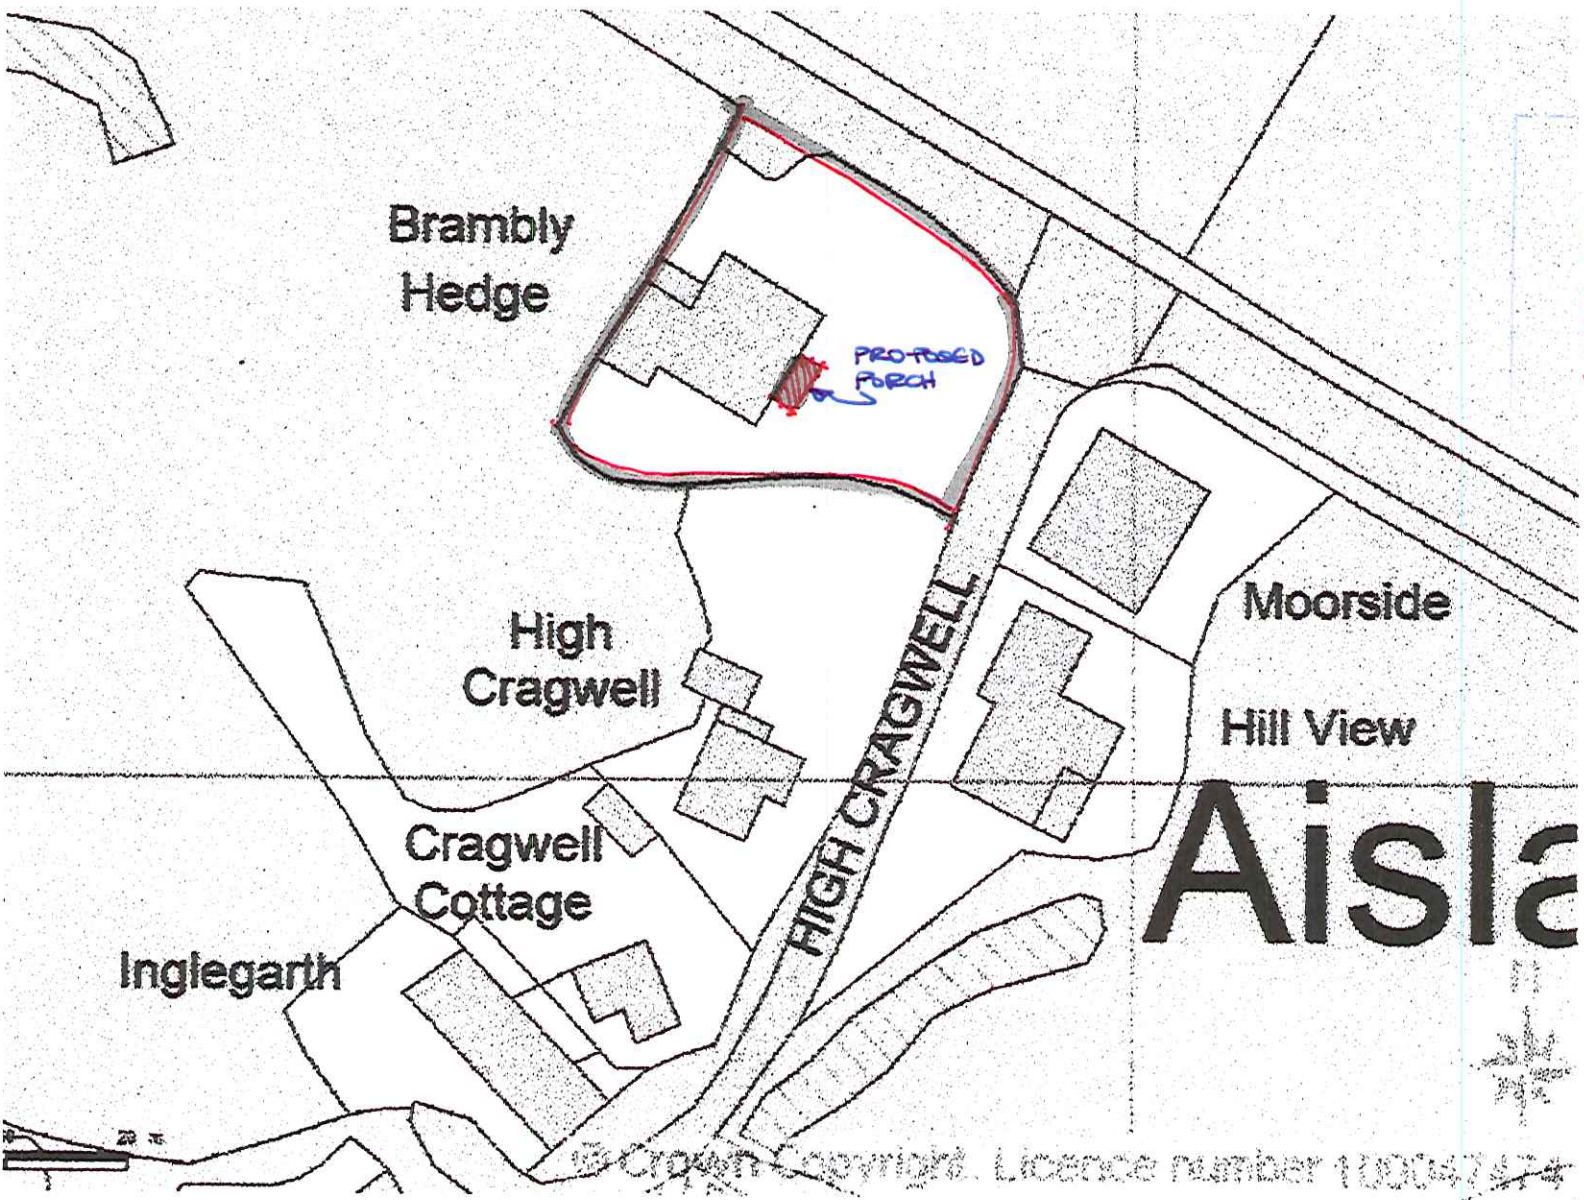

SITE LOCATION PLAN
AREA 2 HA
SCALE 1:1250 on A4
CENTRE COORDINATES: 485466, 508736

Supplied by Streetwise Maps Ltd
www.streetwise.net
Licence No: 100047474
09/11/2015 17:35

'BRAMBLY HEDGE', AISLABY
PROPOSED PERCH.