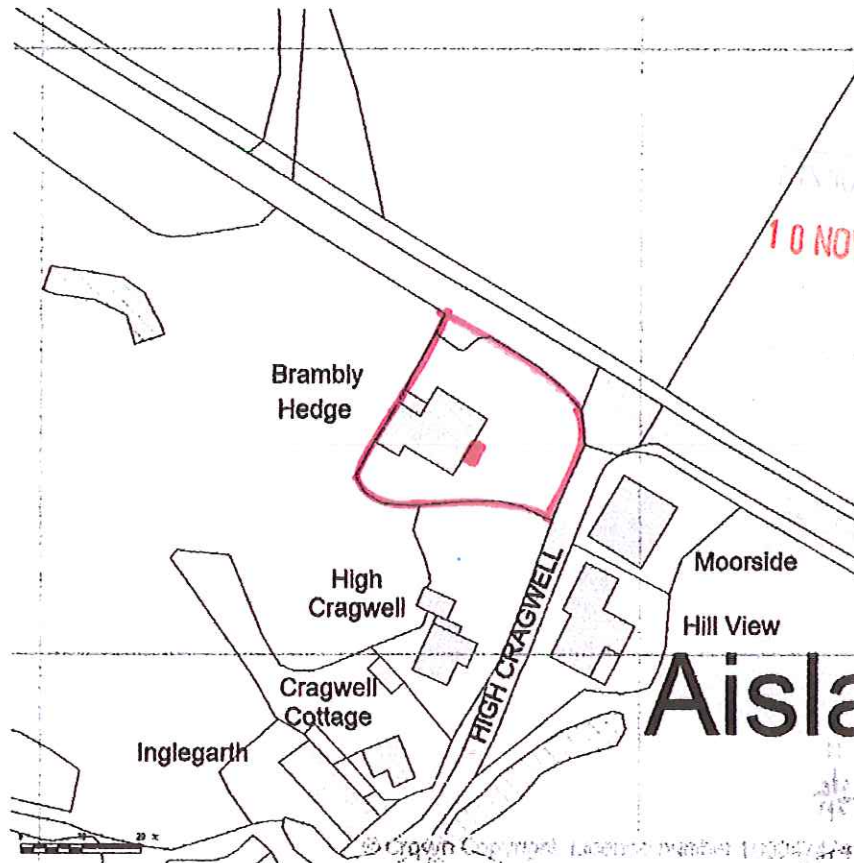

SITE LOCATION PLAN
AREA 2 HA
SCALE 1:1250 on A4
CENTRE COORDINATES: 485466, 508736

Supplied by Streetwise Maps Ltd
www.streetwise.net
Licence No: 100047474
09/11/2015 17:35

'BRAMBLY HEDGE', AISLABY
PROPOSED PERCH.