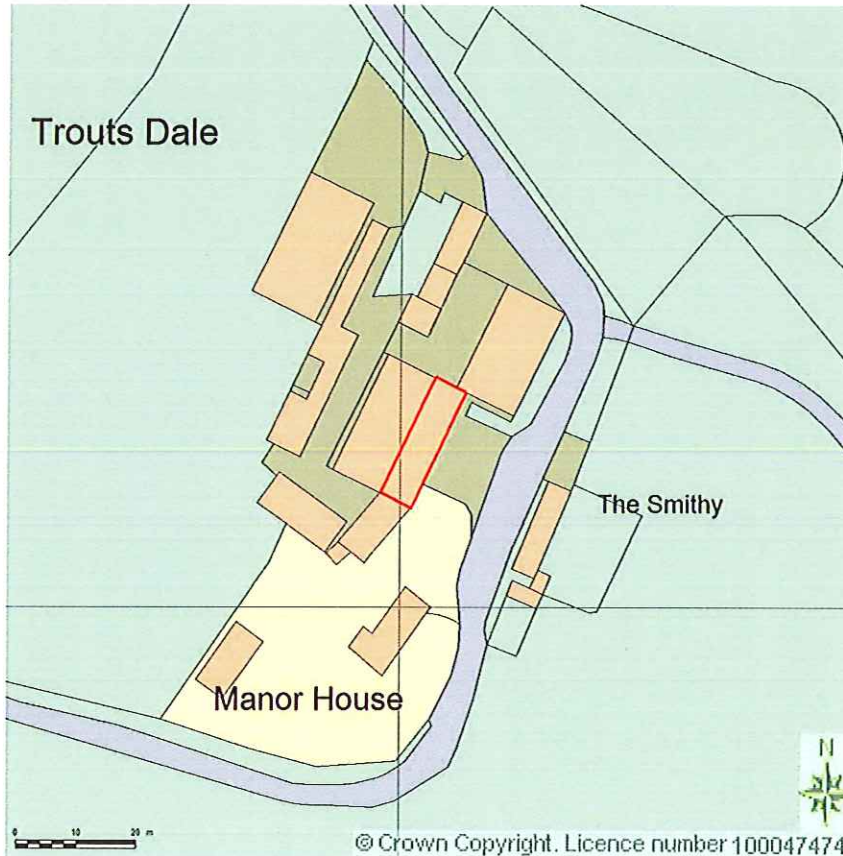

MANOR FARM, SNAINTON LANE, TROUTSDALE
LOCATION PLAN
SCALE 1:1250 on A4
CENTRE COORDINATES: 491805, 488329

Supplied by Streetwise Maps Ltd
www.streetwise.net
Licence No: 100047474
30/11/2015 15:11

24 NOV 2015