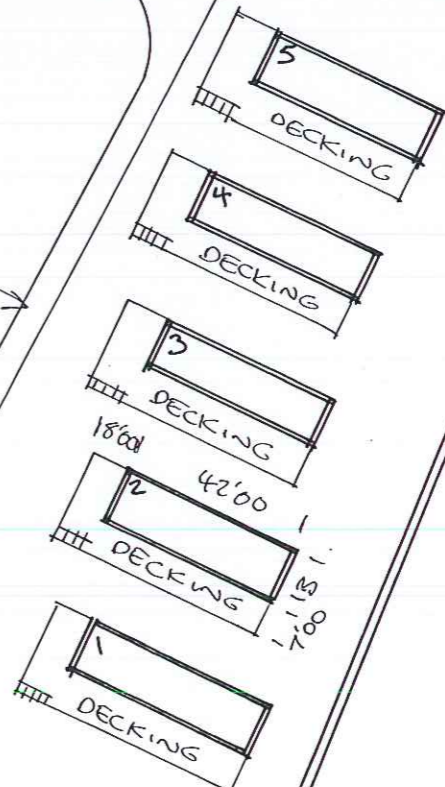

HIGHGATE HOWE HOLIDAY PARK, WHITBY
PROPOSED ADDITIONAL LUXURY PITCHES
PLAN AS PROPOSED Scale 1:500 Nov 2015

RECREATION AND PLAYING
FIELD

ADMIN &
DWELLINGS

CAR PARKING

AMENITY
BLDG

NEW
ACCESS
ROAD
WITH
TURNING
HEAD

EXISTING
PITCH
REDUNDANT

5 NO LUXURY
HOME PITCHES
(42'00 x 13'00)

HIGHGATE HOWE HOLIDAY PARK, WHITBY
PROPOSED ADDITIONAL LUXURY PITCHES
PLAN AS EXISTING Scale 1:500 Nov 2015