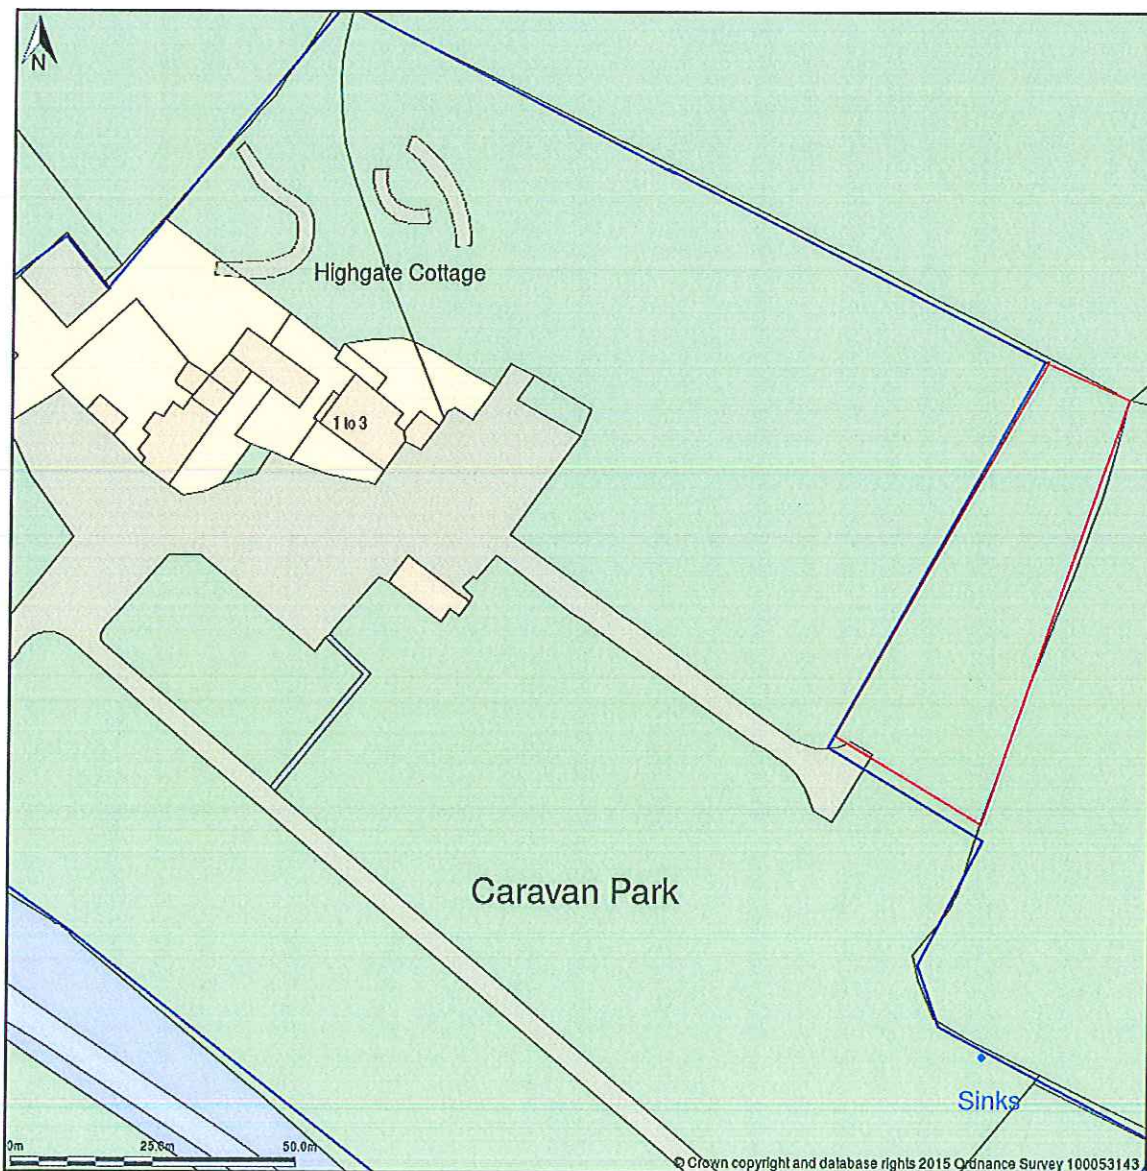

Highgate Howe Holiday Home Park, Highgate Howe, Whitby, YO22 4JY

Site Plan shows area bounded by: 491732.86, 509905.73 491932.86, 510105.73 (at a scale of 1:1250) The representation of a road, track or path is no evidence of a right of way. The representation of features as lines is no evidence of a property boundary.

Produced on 10th Dec 2015 from the Ordnance Survey National Geographic Database and incorporating surveyed revision available at this date. Reproduction in whole or part is prohibited without the prior permission of Ordnance Survey. © Crown copyright 2015. Supplied by buyaplan.co.uk a licensed Ordnance Survey partner (100053143). Unique plan reference: #00085537-FDE8B4