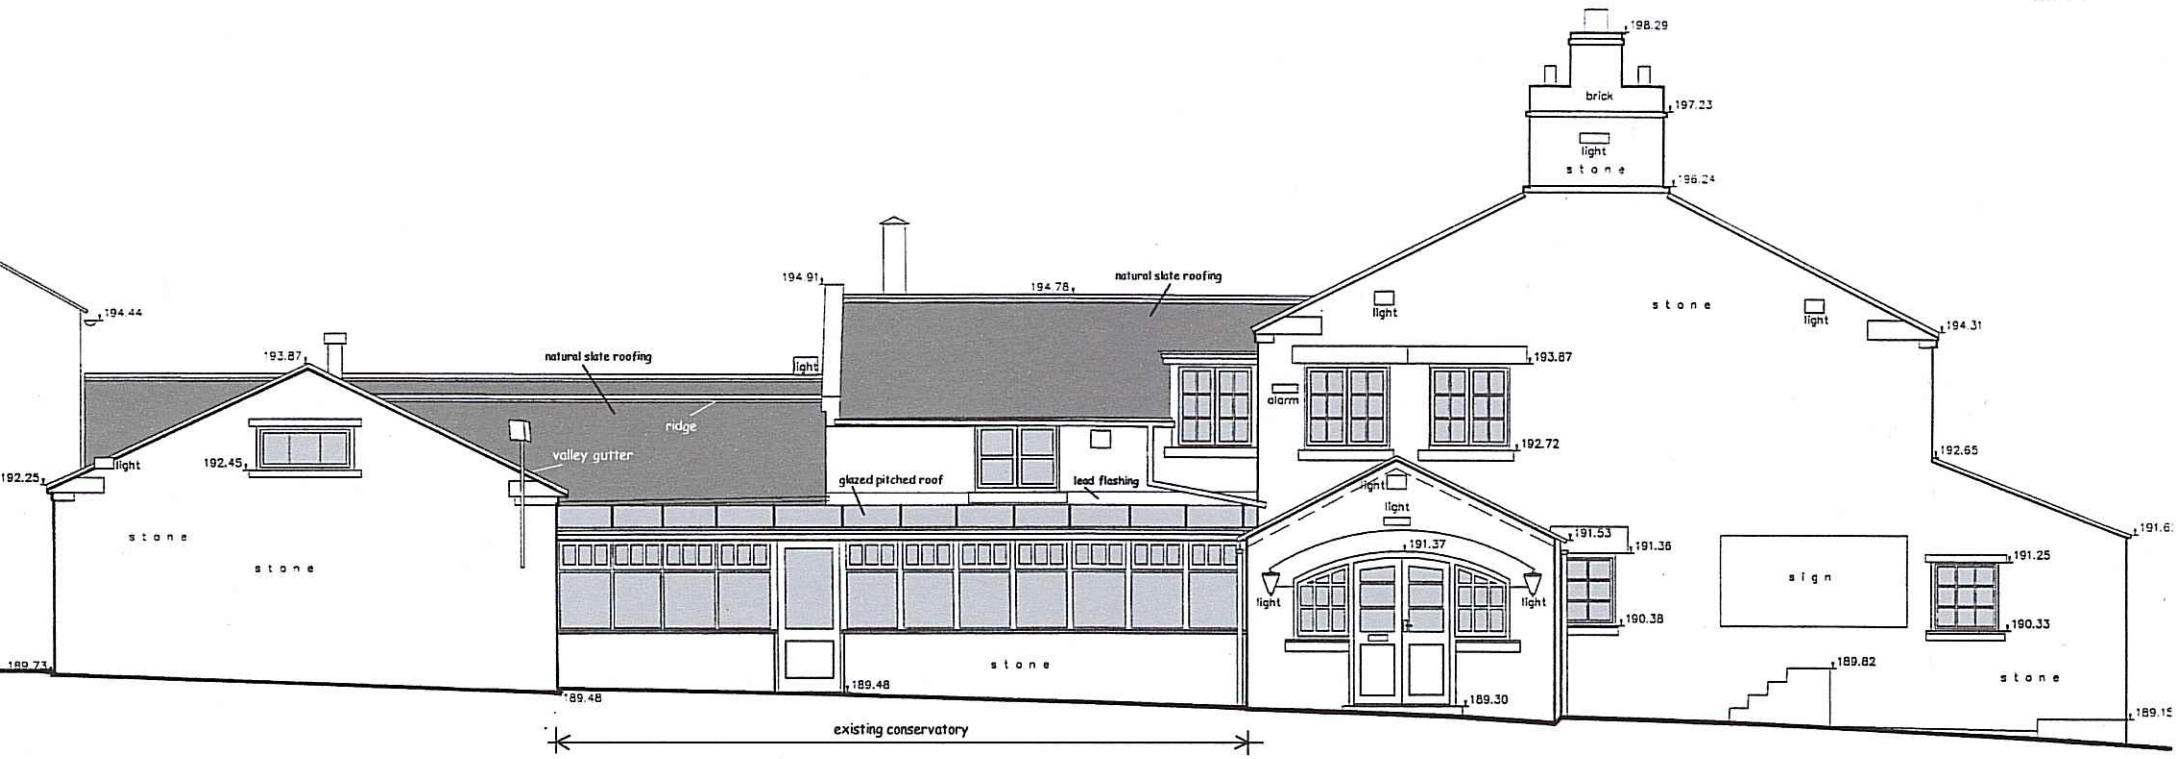

SITE LAYOUT PLAN AS PROPOSED

ARCHITECTURAL DESIGN
richard winn

RE-ROOFING THE EXISTING CONSERVATORY
FALCON INN, WHITBY ROAD, CLOUGHTON
SCARBOROUGH FOR MR R OWEN

SITE LAYOUT PLAN

08 DEC 2015
Scale : 1 500
Date : Nov 2015
Drawn : R G W
Project : 1505-3

RICHARD & WINN OLD BARN GOTTAGE MIDDLE FARM MAIN STREET ALLERSTON PICKERING NORTH YORKS YO18 7PS

SOUTH ELEVATION AS EXISTING

08 DEC 2015

**ARCHITECTURAL
DESIGN**
Richard Wynn

RE-ROOFING THE EXISTING CONSERVATORY
THE FALCON INN, WHITBY ROAD, CLOUGHTON
SCARBOROUGH FOR MR R OWEN

ELEVATION AS EXISTING

Scale : 1:100
Date : Nov 2015
Drawn : RGW
Dwg.no : 1505-1