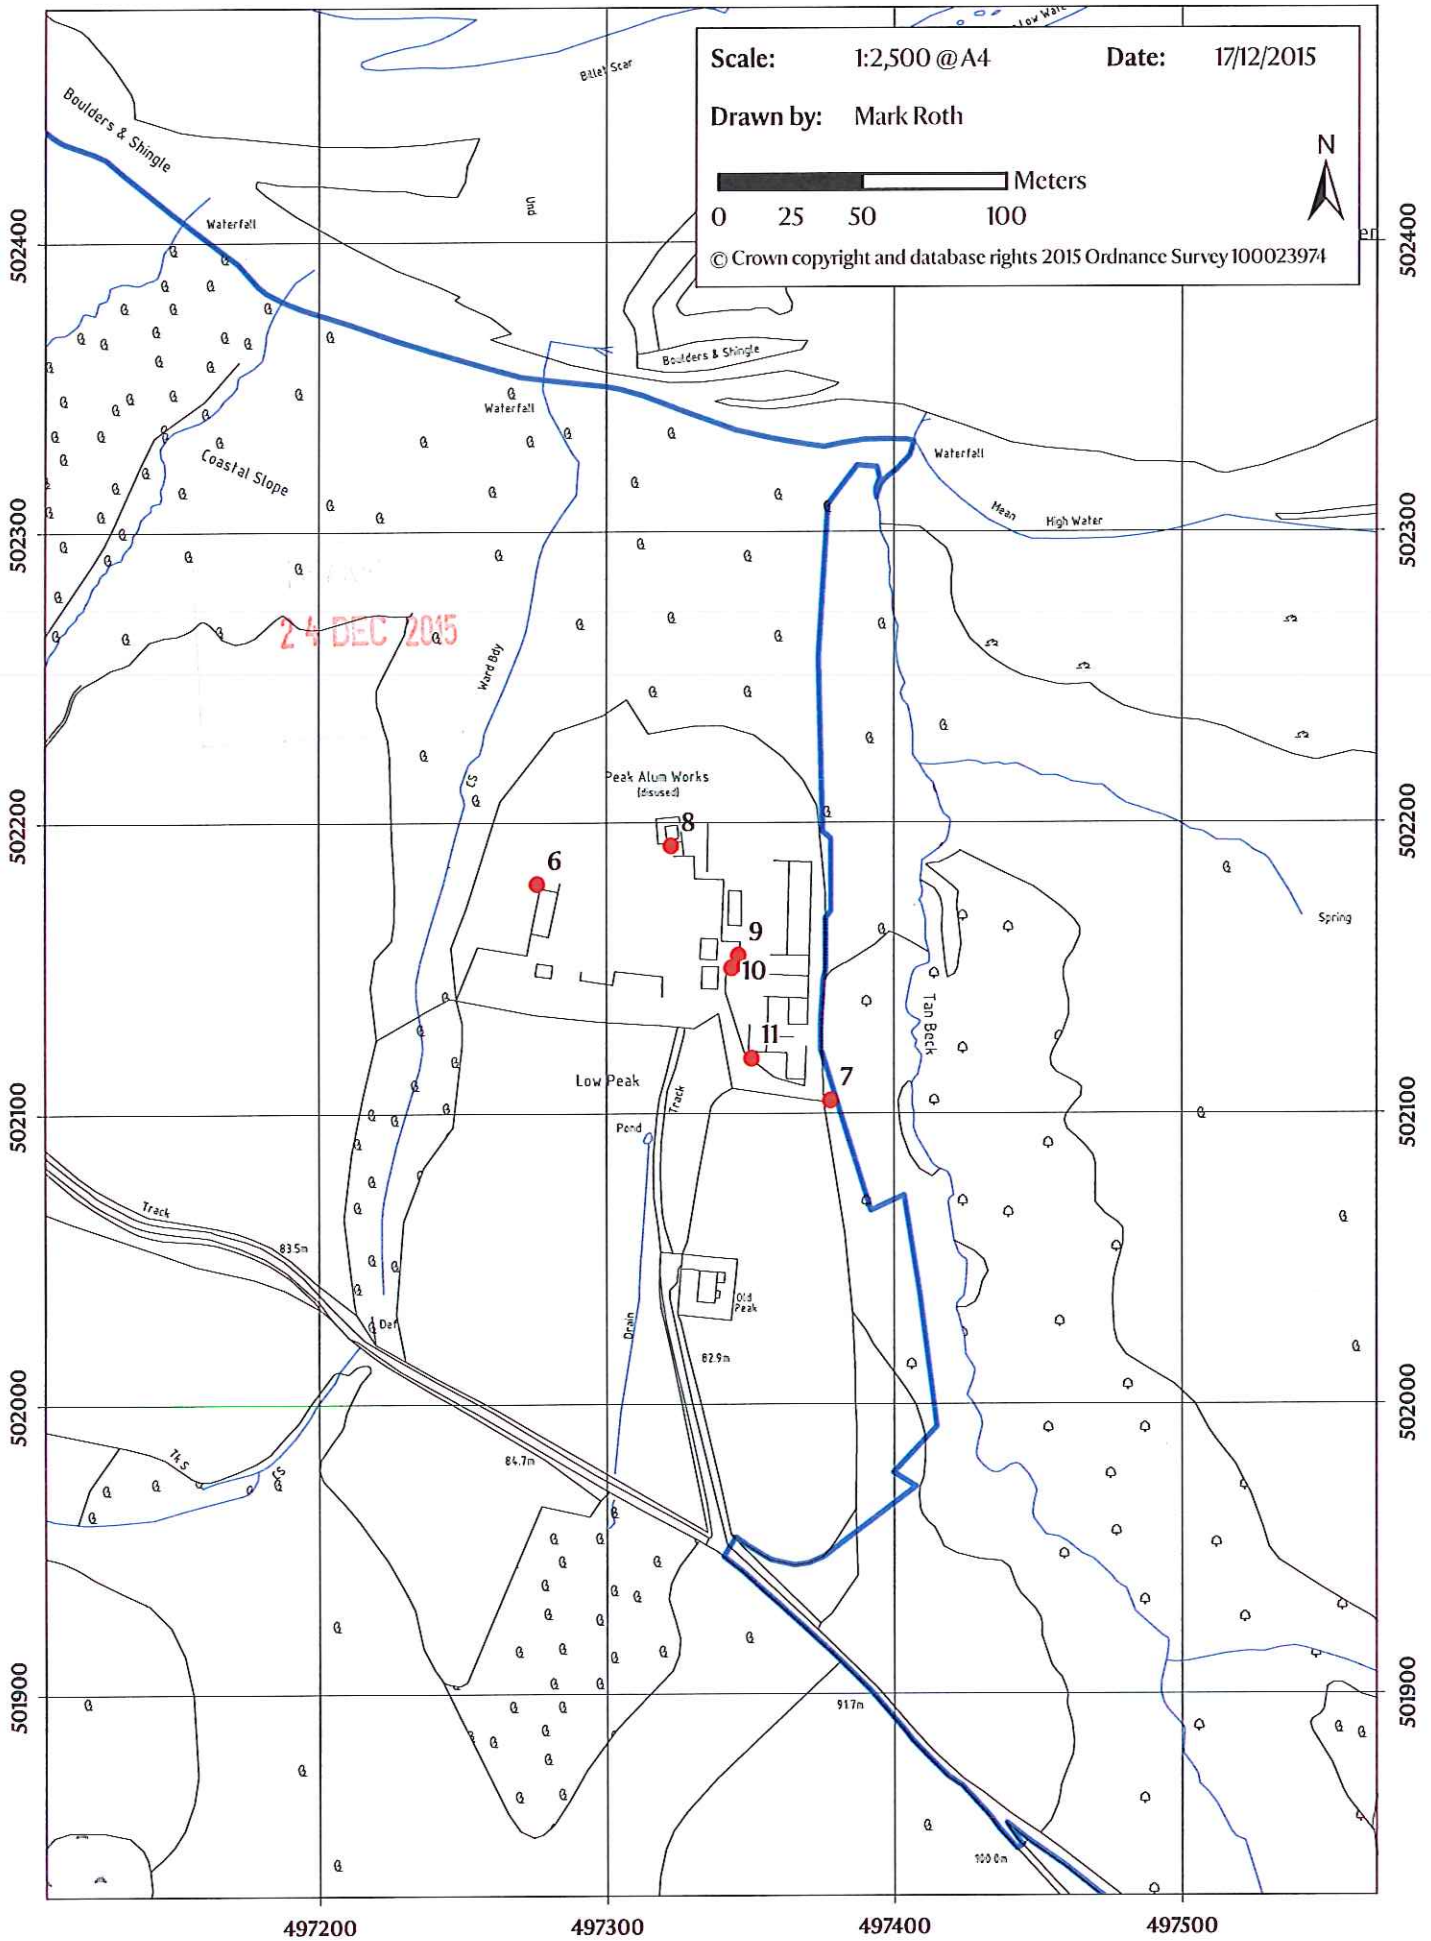

Scale: 1:500 @A4 Date: 17/12/2015
Drawn by: Mark Roth

© Crown copyright and database rights 2015 Ordnance Survey 100023974

Scale: 1:500 @ A4 Date: 17/12/2015
Drawn by: Mark Roth

0 5 10 20 Meters

© Crown copyright and database rights 2015 Ordnance Survey 100023974

Scale: 1:500 @ A4

Date: 17/12/2015

Drawn by: Mark Roth

0 5 10 20 Meters

© Crown copyright and database rights 2015 Ordnance Survey 100023974