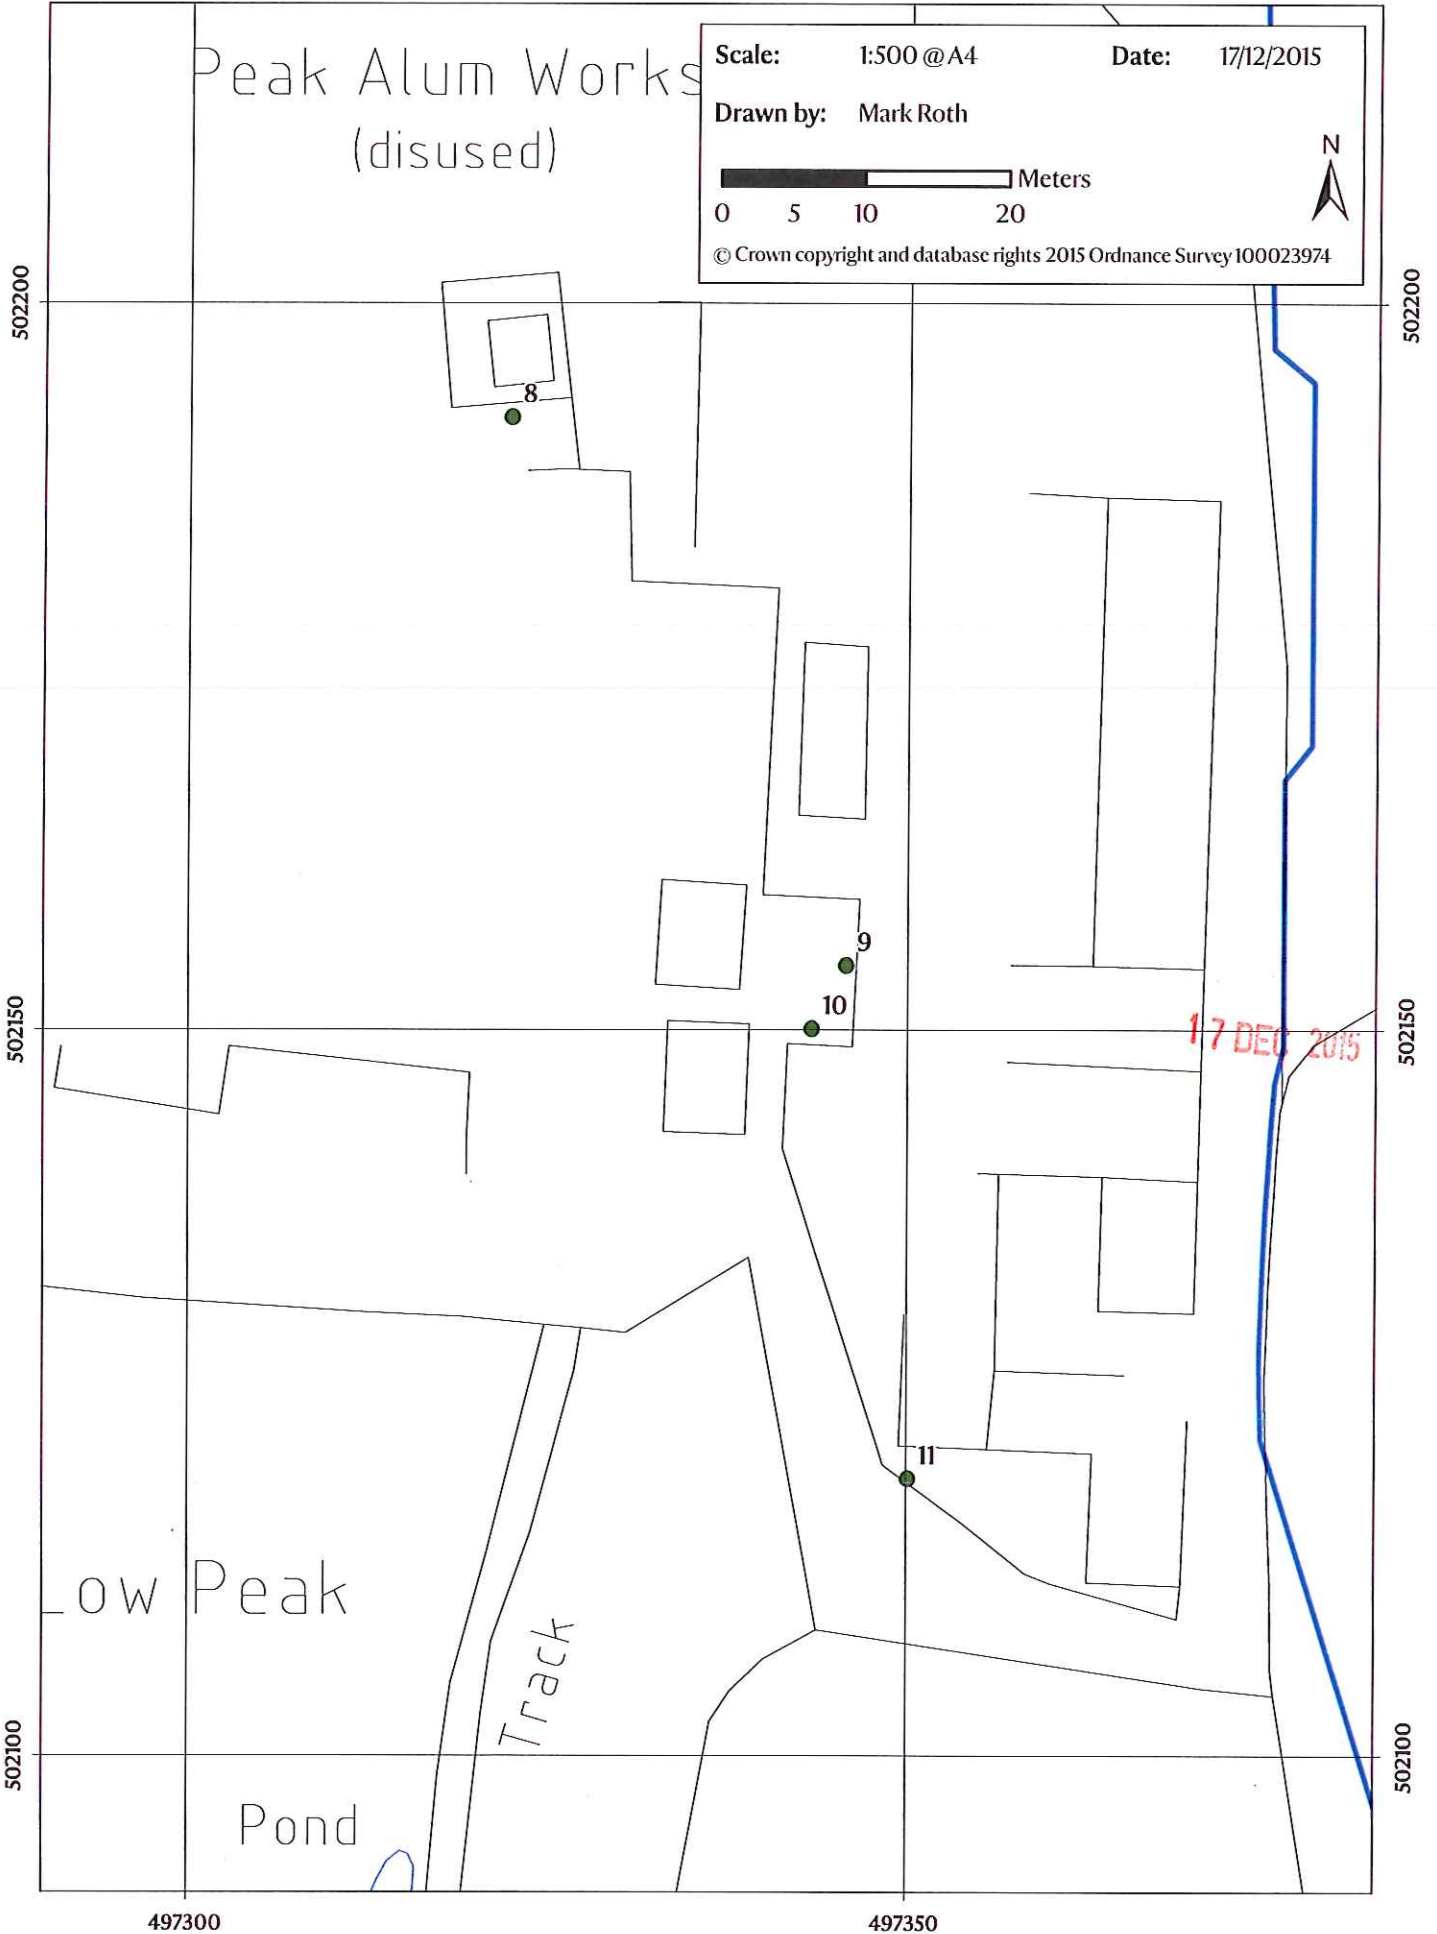

Scale: 1:500 @A4 Date: 17/12/2015
Drawn by: Mark Roth

© Crown copyright and database rights 2015 Ordnance Survey 100023974

Scale: 1:500 @ A4 Date: 17/12/2015
Drawn by: Mark Roth

0 5 10 20 Meters

© Crown copyright and database rights 2015 Ordnance Survey 100023974

Scale: 1:500 @ A4

Date: 17/12/2015

Drawn by: Mark Roth

0 5 10 20 Meters

© Crown copyright and database rights 2015 Ordnance Survey 100023974