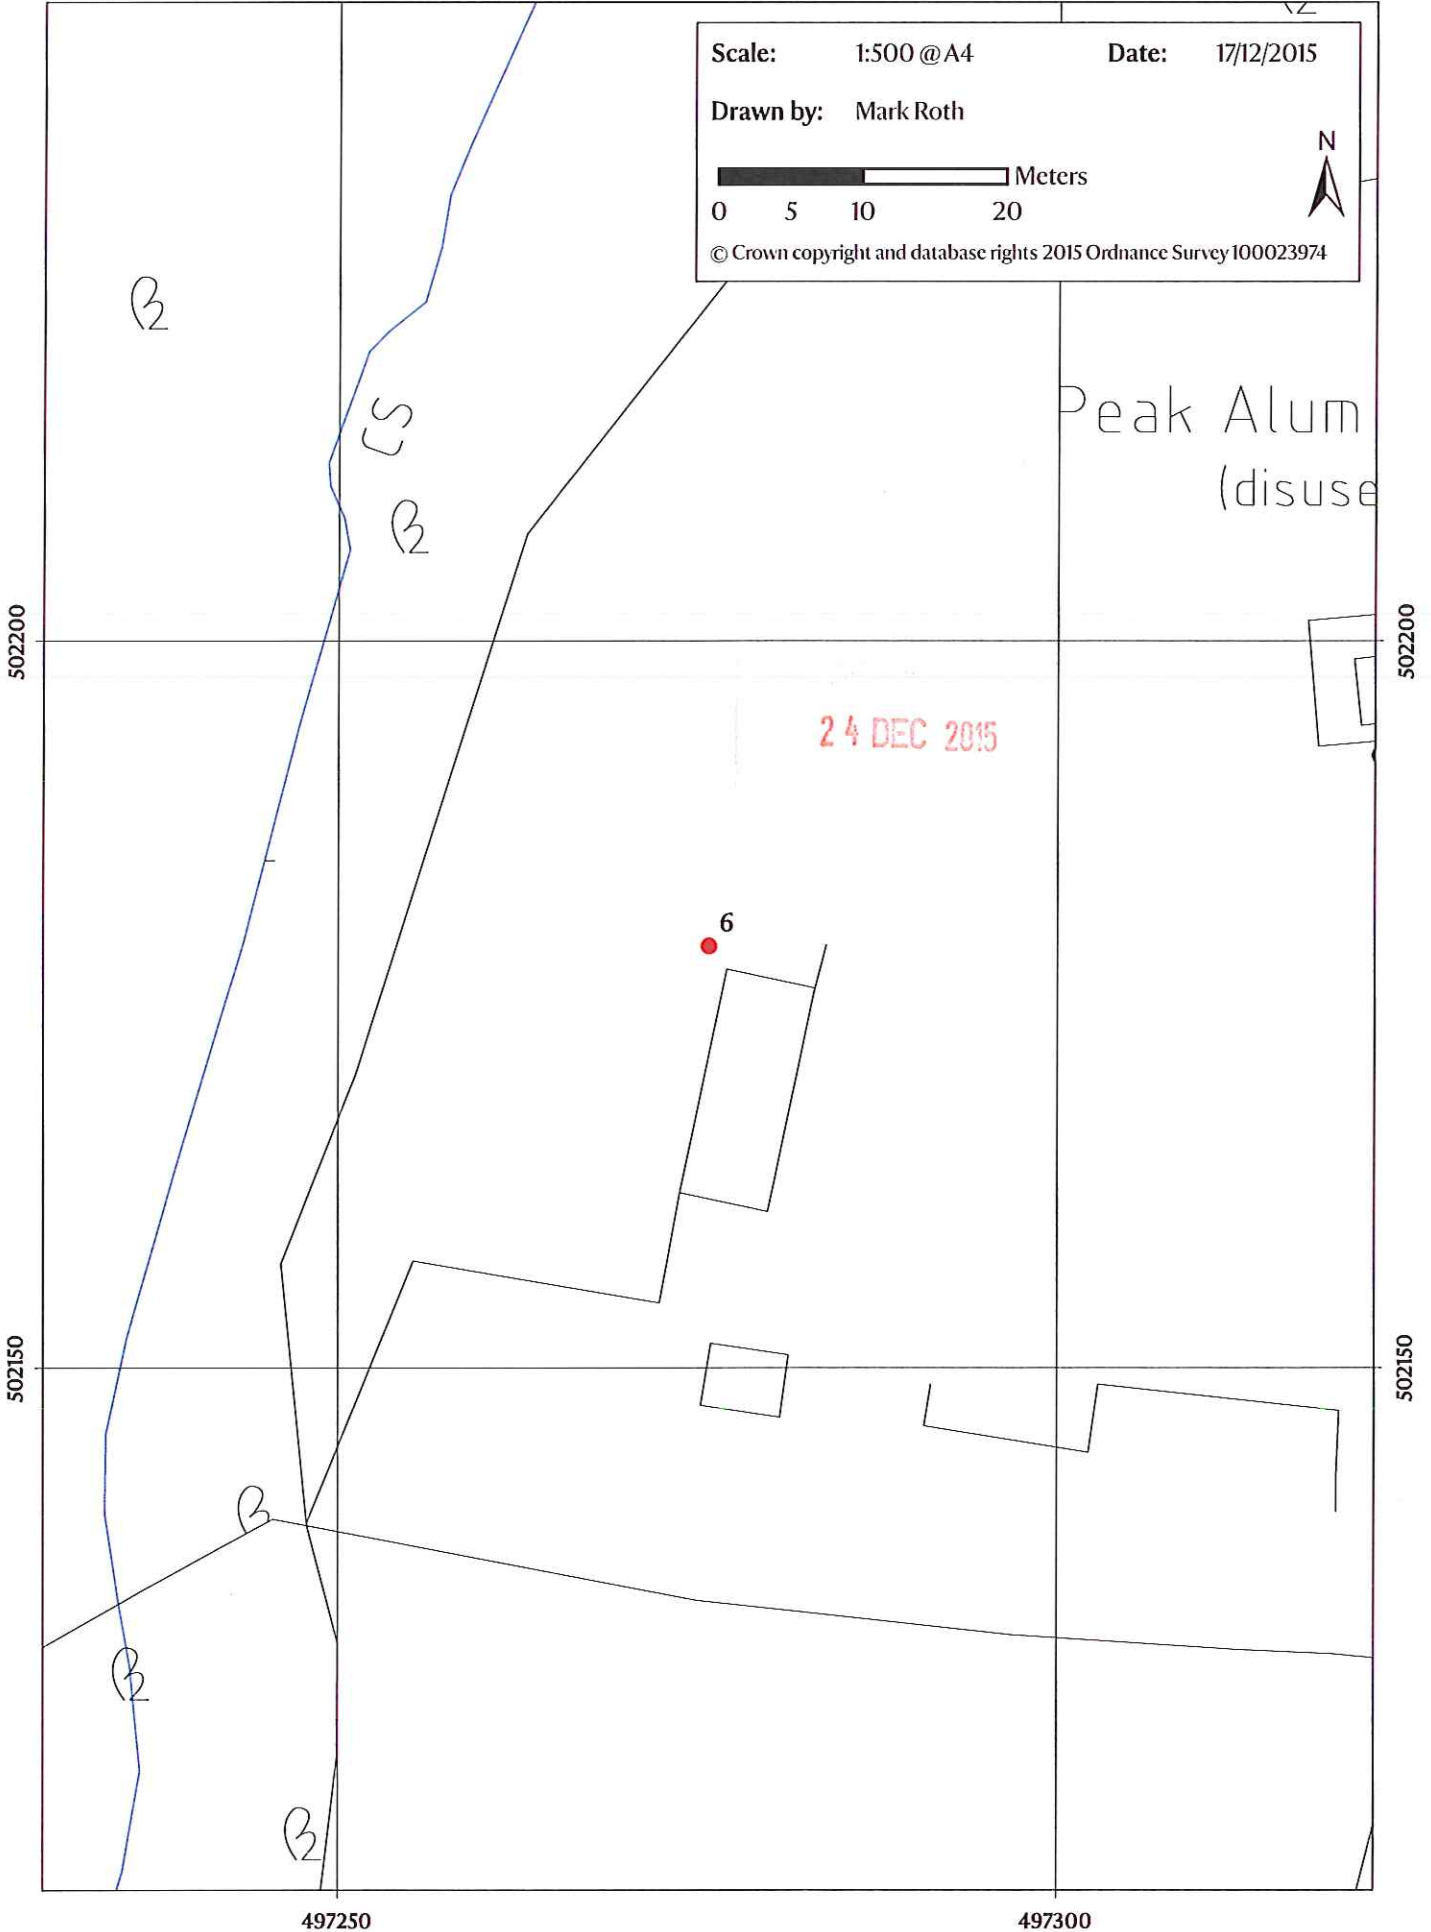

Scale: 1:500 @A4 Date: 17/12/2015
Drawn by: Mark Roth

© Crown copyright and database rights 2015 Ordnance Survey 100023974

Scale: 1:500 @ A4 Date: 17/12/2015
Drawn by: Mark Roth

0 5 10 20 Meters

© Crown copyright and database rights 2015 Ordnance Survey 100023974

Scale: 1:500 @ A4

Date: 17/12/2015

Drawn by: Mark Roth

0 5 10 20 Meters

© Crown copyright and database rights 2015 Ordnance Survey 100023974