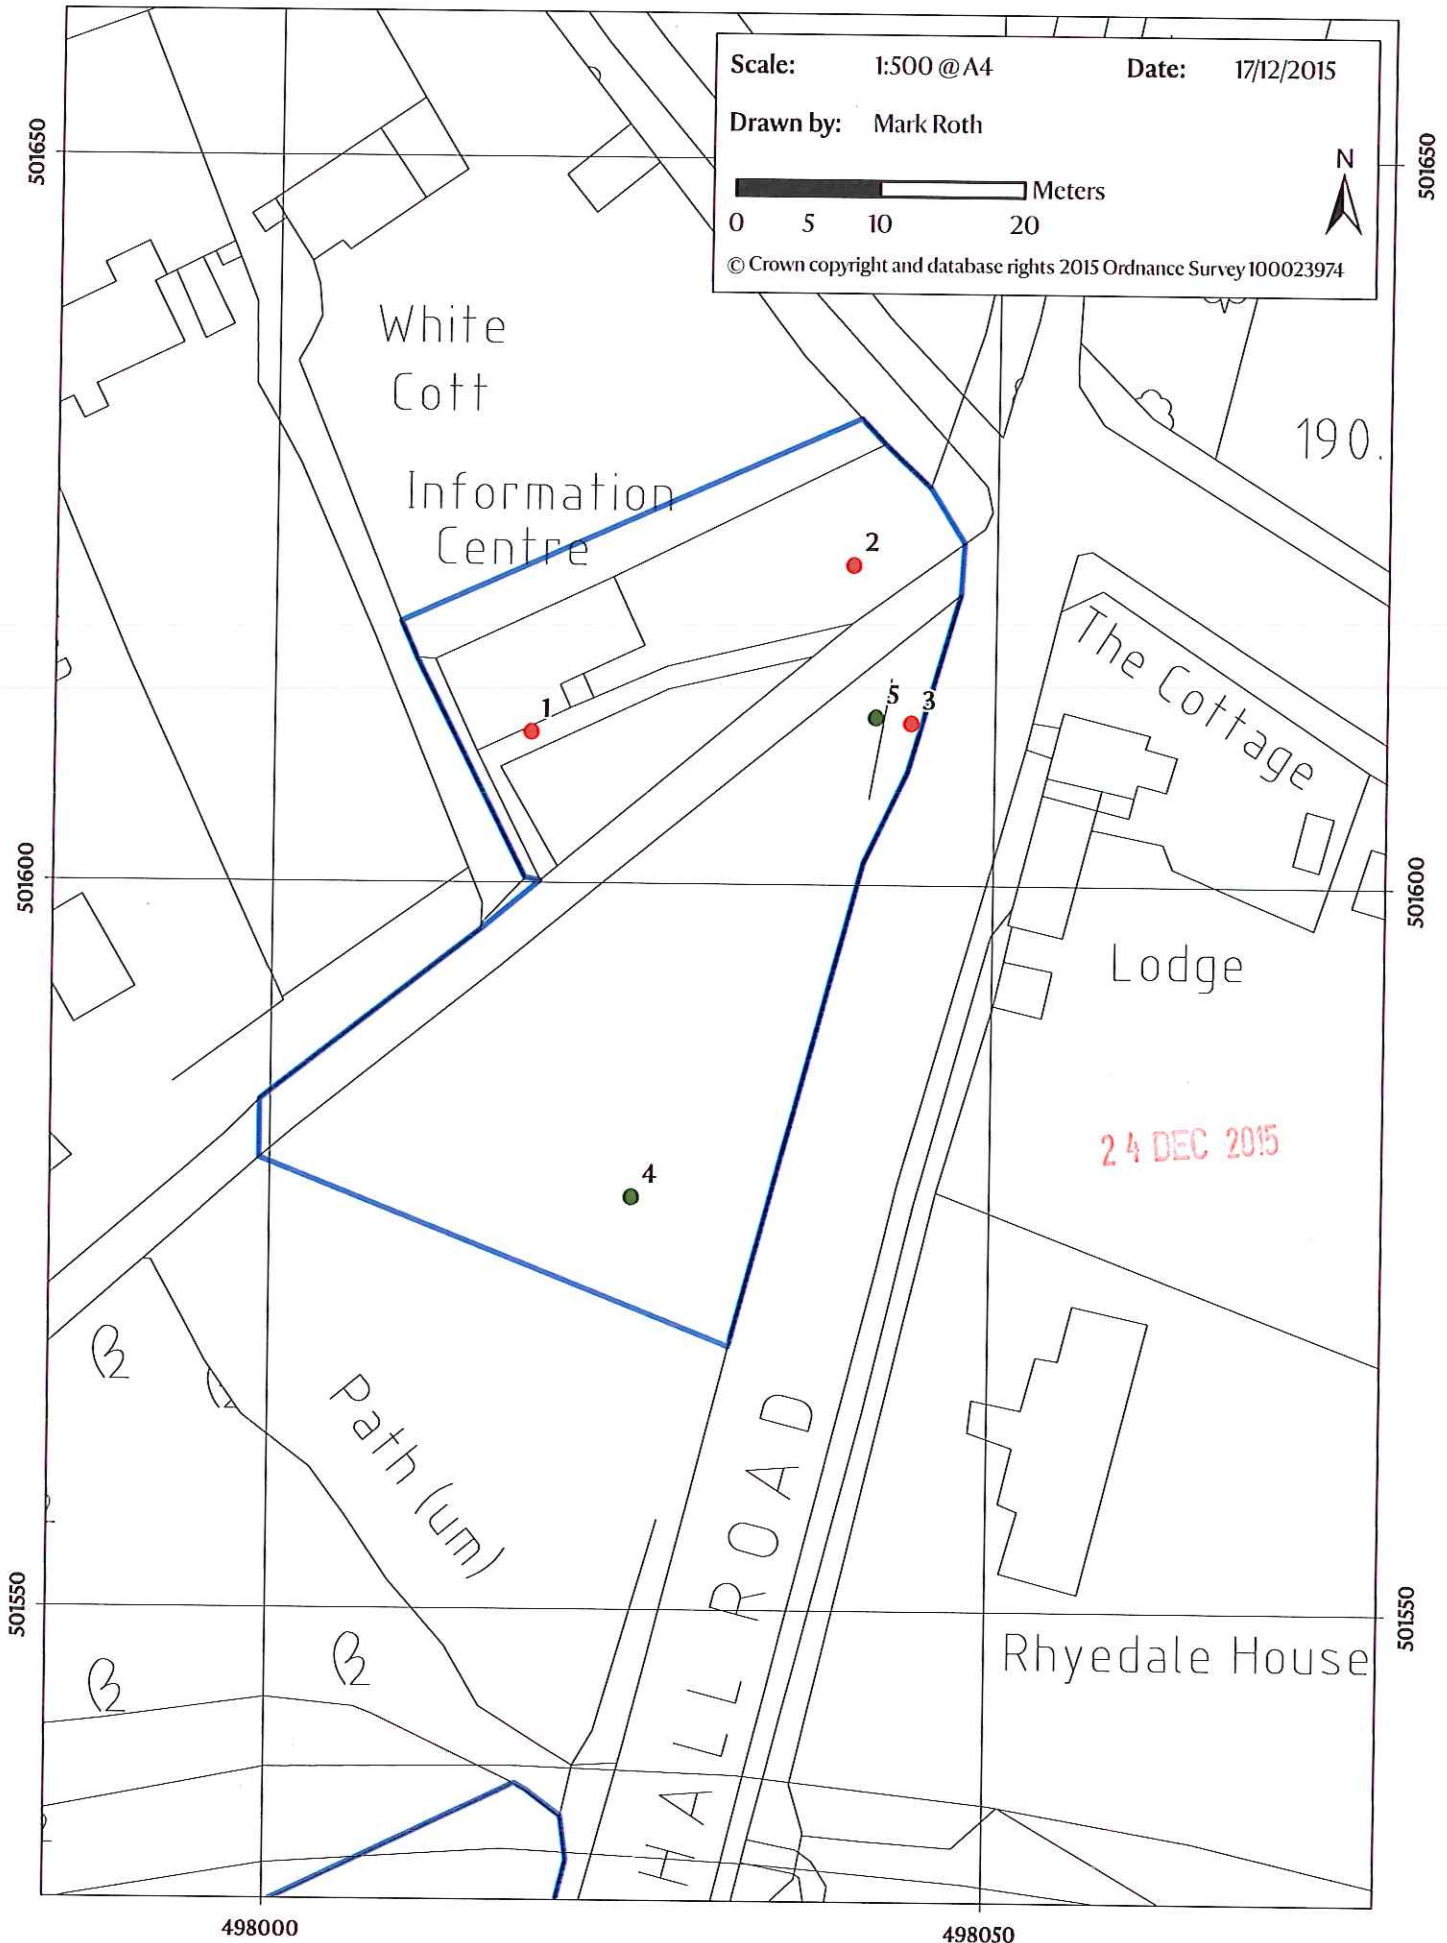

Scale: 1:500 @A4 Date: 17/12/2015
Drawn by: Mark Roth

© Crown copyright and database rights 2015 Ordnance Survey 100023974

Scale: 1:500 @ A4 Date: 17/12/2015
Drawn by: Mark Roth

0 5 10 20 Meters

© Crown copyright and database rights 2015 Ordnance Survey 100023974

Scale: 1:500 @ A4

Date: 17/12/2015

Drawn by: Mark Roth

0 5 10 20 Meters

© Crown copyright and database rights 2015 Ordnance Survey 100023974