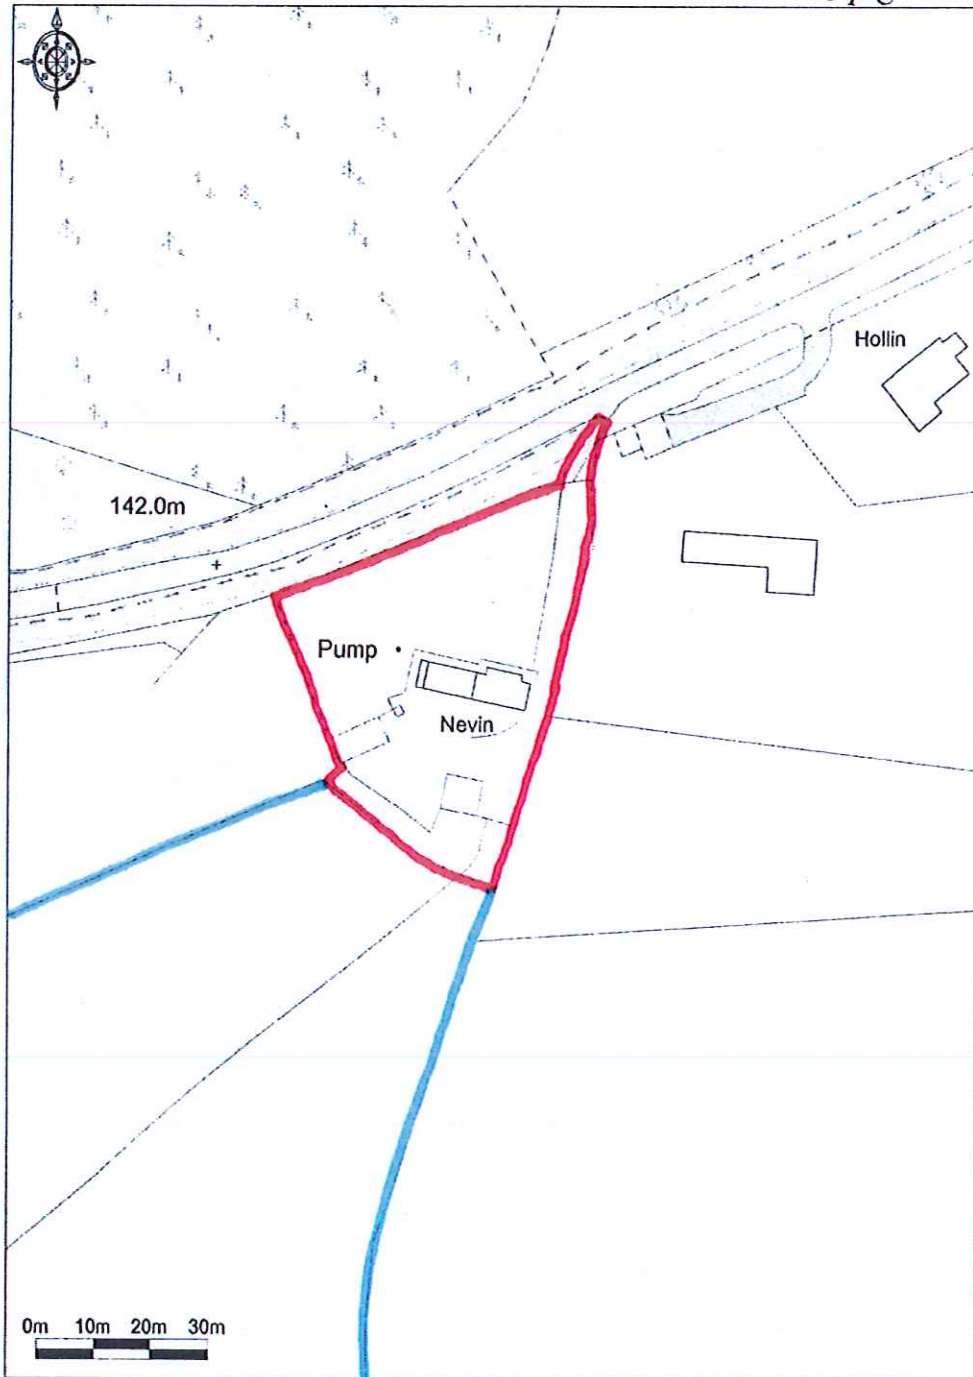

Coomboots
Scalby

18 DEC 2015