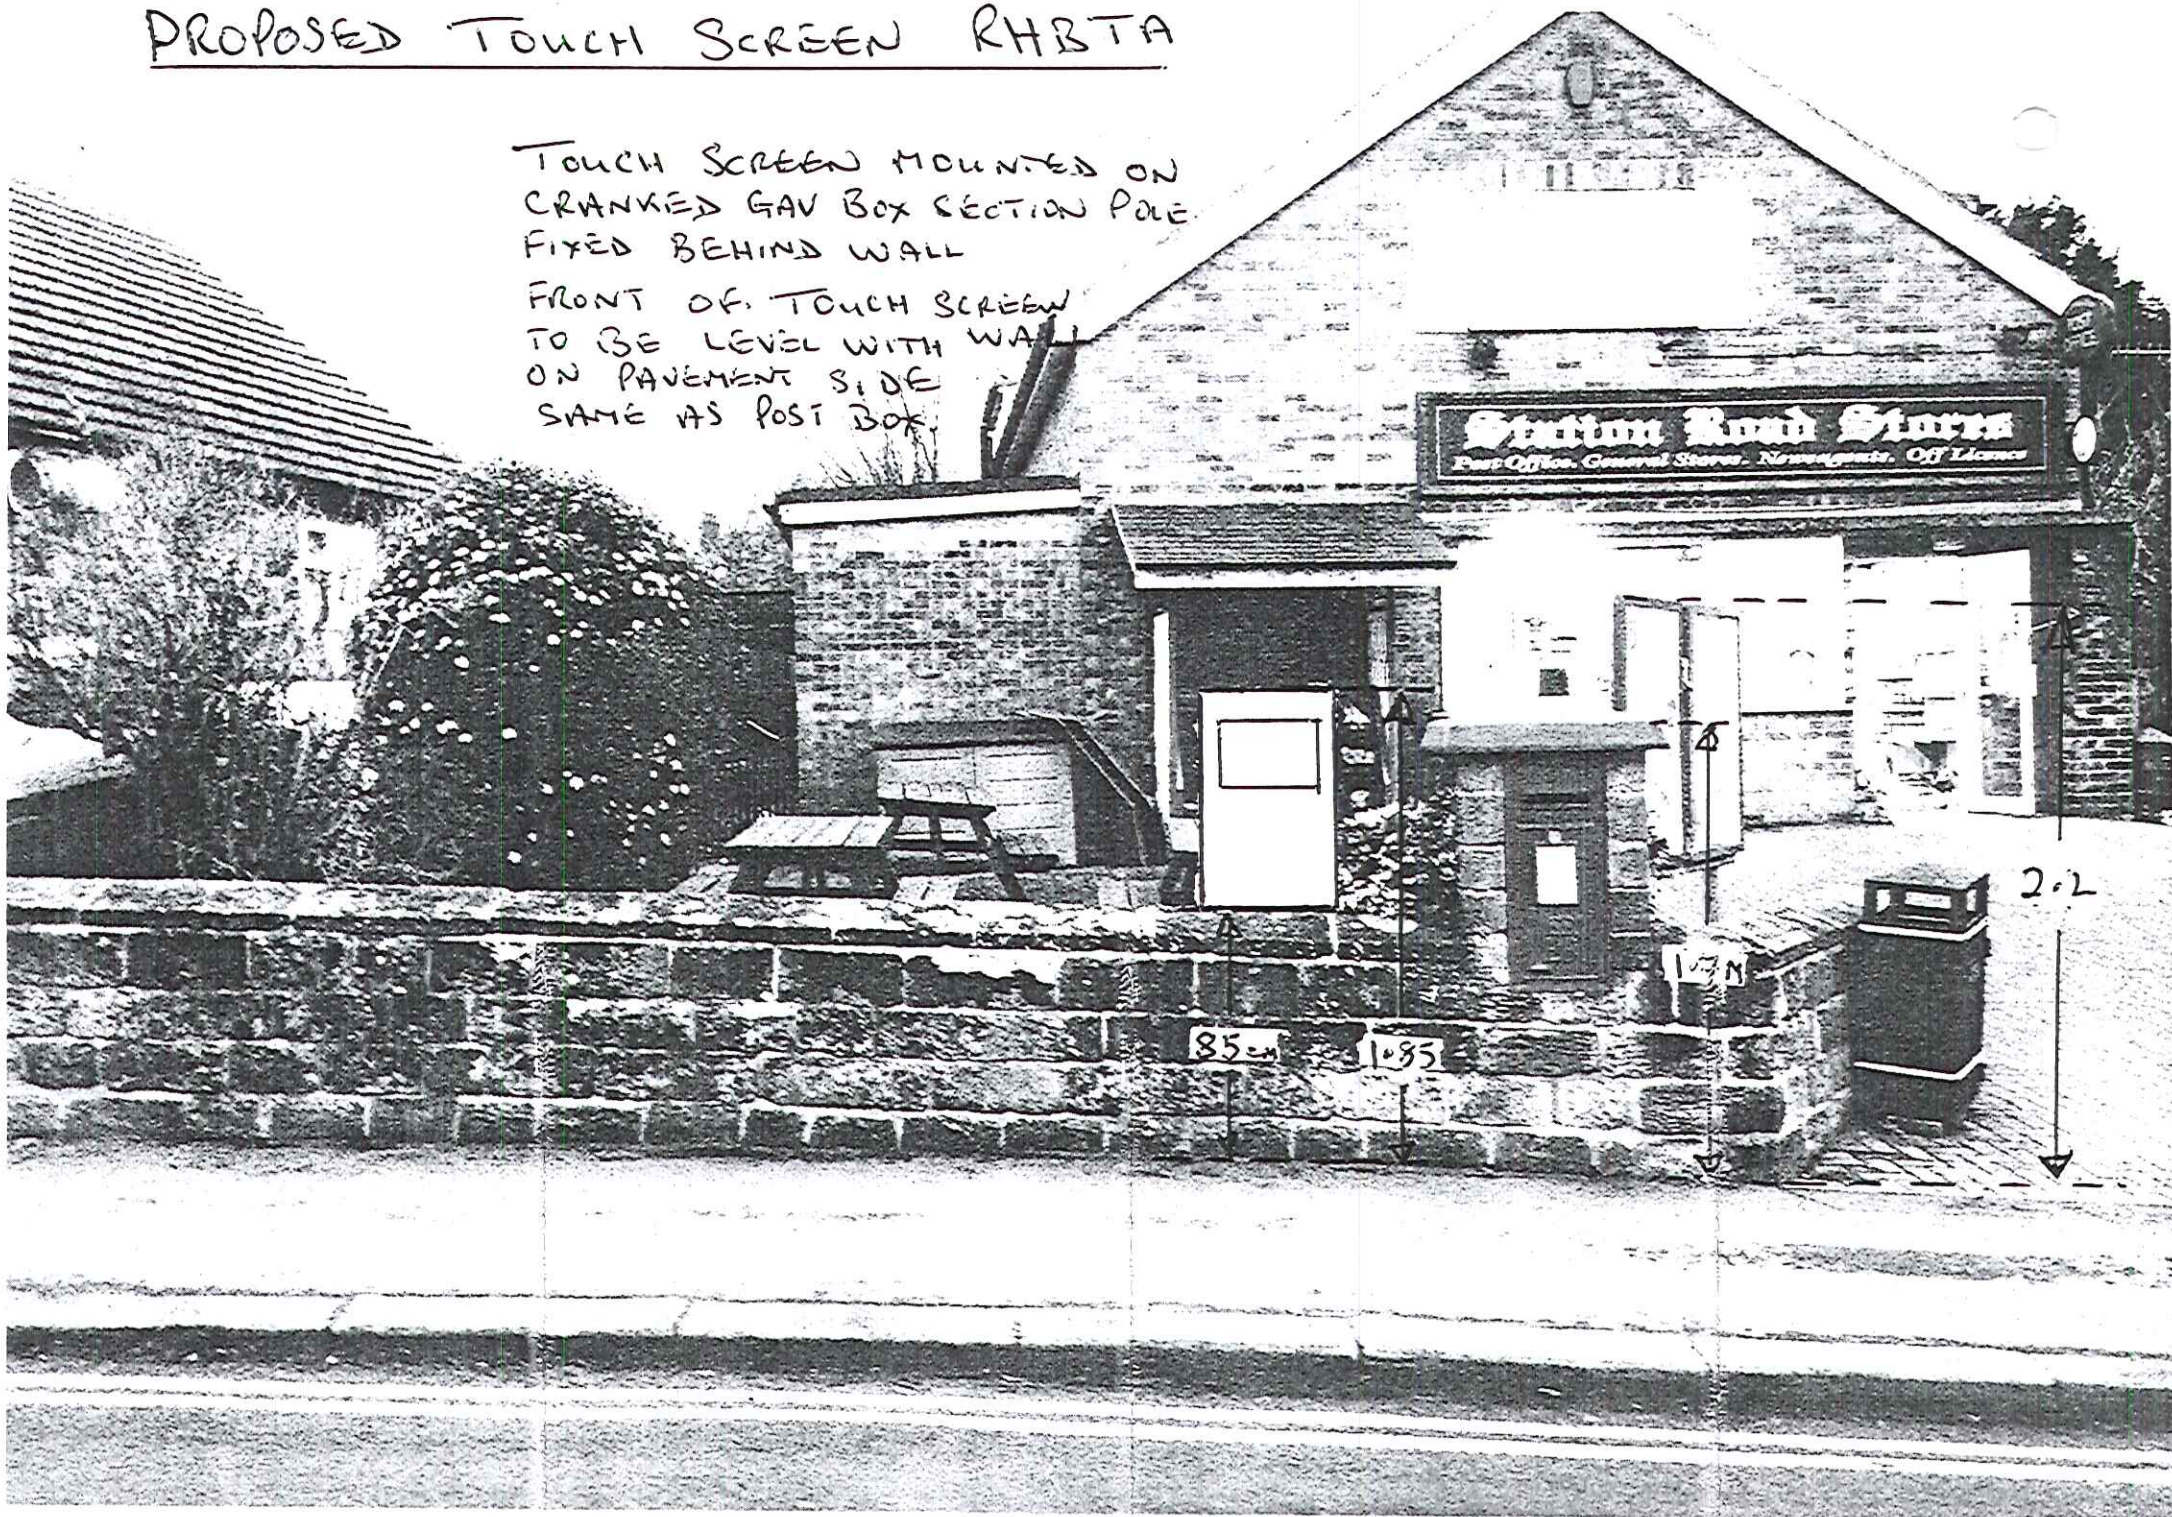

PROPOSED TOUCH SCREEN RH/TA

TOUCH SCREEN MOUNTED ON
CRANKED GAV BOX SECTION POLE
FIXED BEHIND WALL
FRONT OF TOUCH SCREEN
TO BE LEVEL WITH WALL
ON PAVEMENT SIDE
SAME AS POST BOX.

Proposed Touch Screen

Outside Station Road Stores – Robin Hoods bay

Size of the display: 530mm wide by 235mm deep by 988mm high

Painted in a neutral colour or may include a picture of the Bay at the bottom and the words 'Robin Hoods Bay Tourism Information' at the top