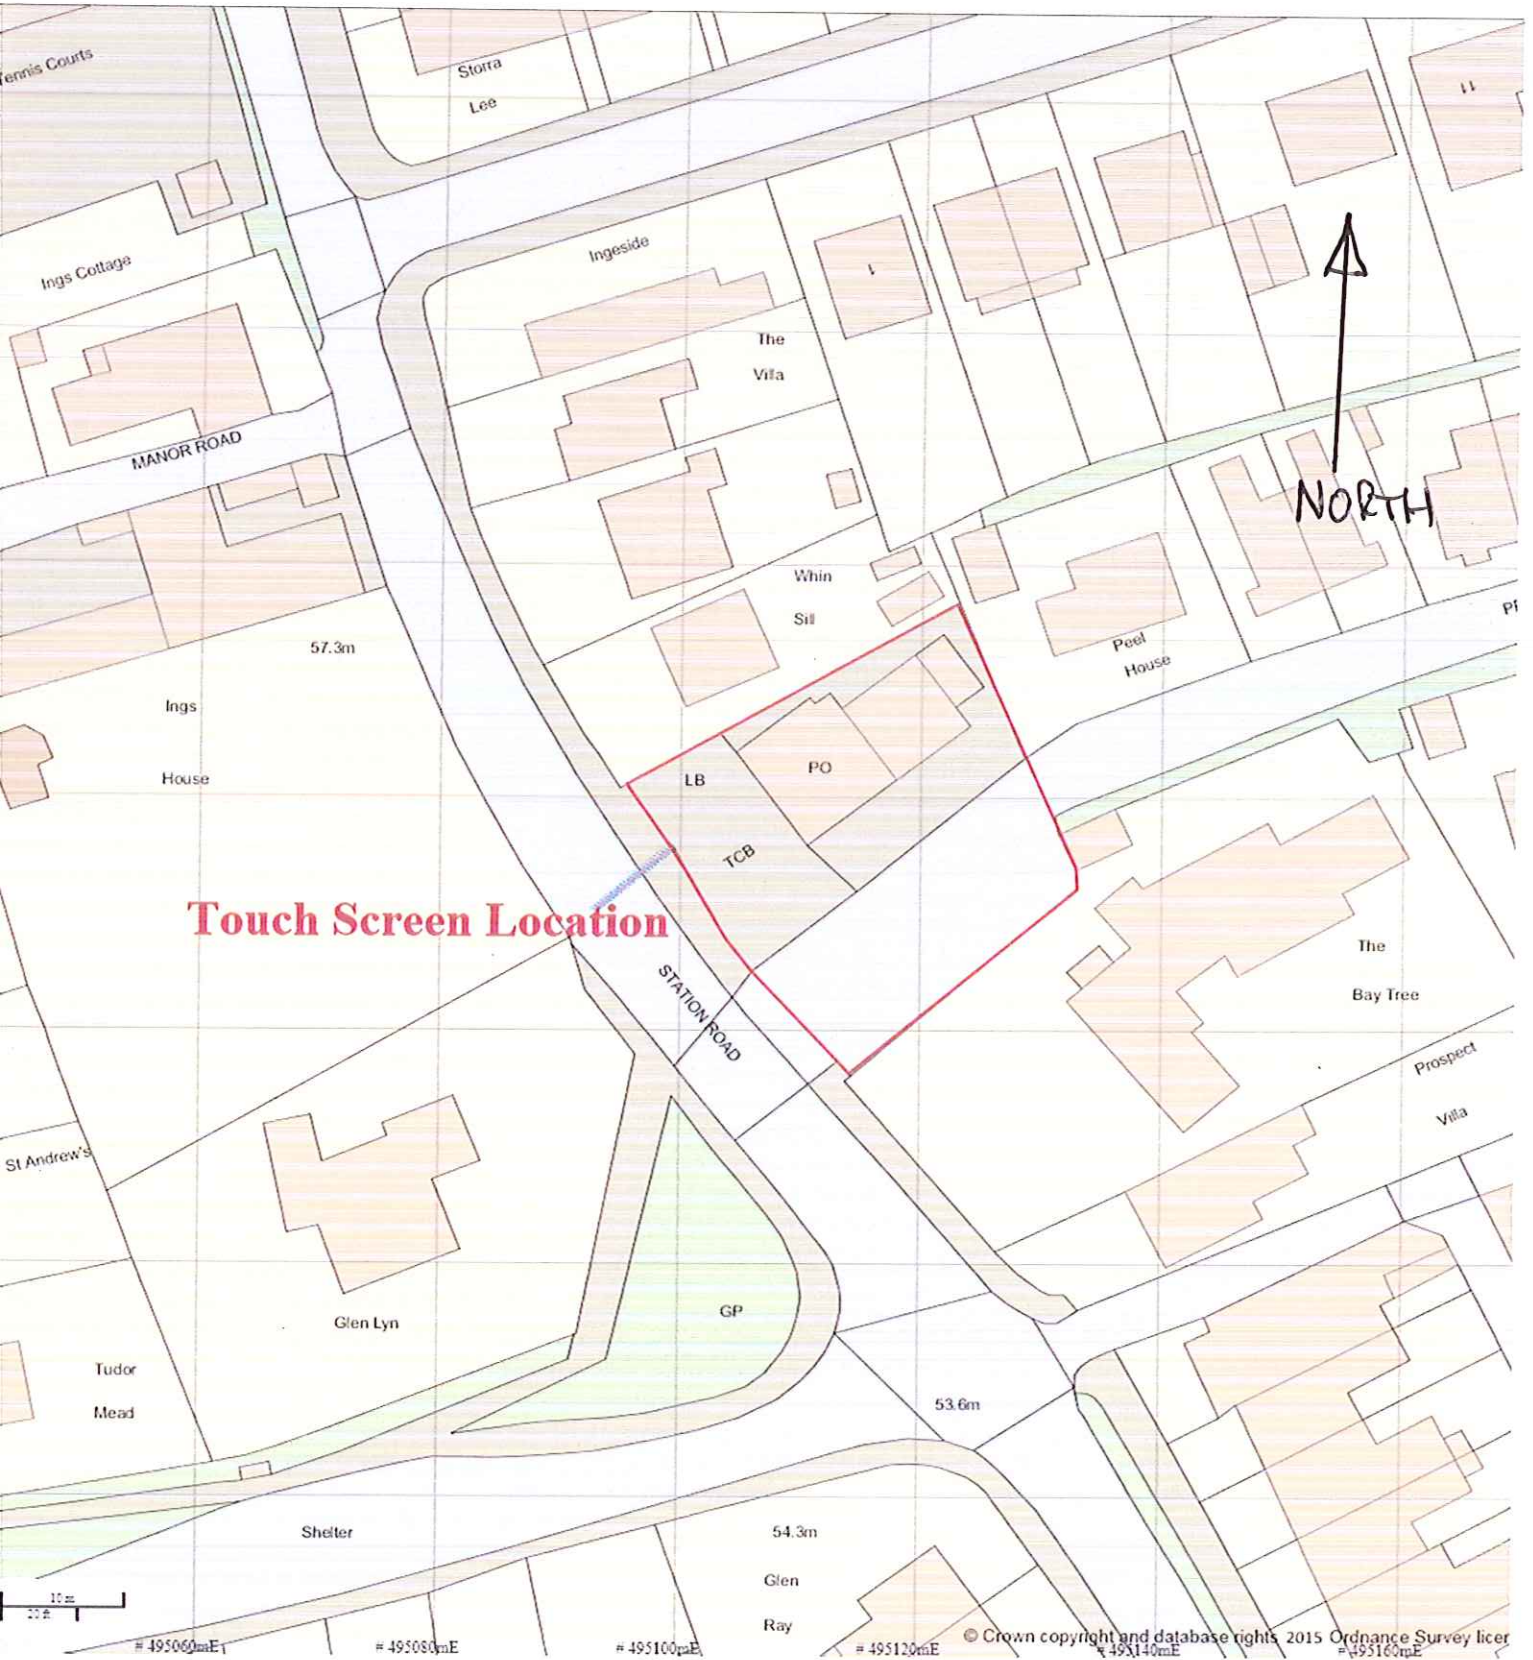

Location Plan for proposed Touch Screen

Robin Hoods Bay Tourism Association

Scale 1:1250

Coordinates : 495112.3,505356.9

Area : 141 Square Metre (2 Ha) A4

Production date : 15/12/2015 17:43:39

© Crown copyright and database rights 2015 Ordnance Survey licence no. 100053090
The representation of a road, track or path is no evidence of a right of way.
The representation of features as lines is no evidence of a property boundary.

Scale 1:1250
Coordinates : 495112.3,505356.9
Area : 141 Square Metre (2 Ha) A4

Production date : 15/12/2015 17:43:39
Supplied by: HMGIS Limited
www.hmgis.com