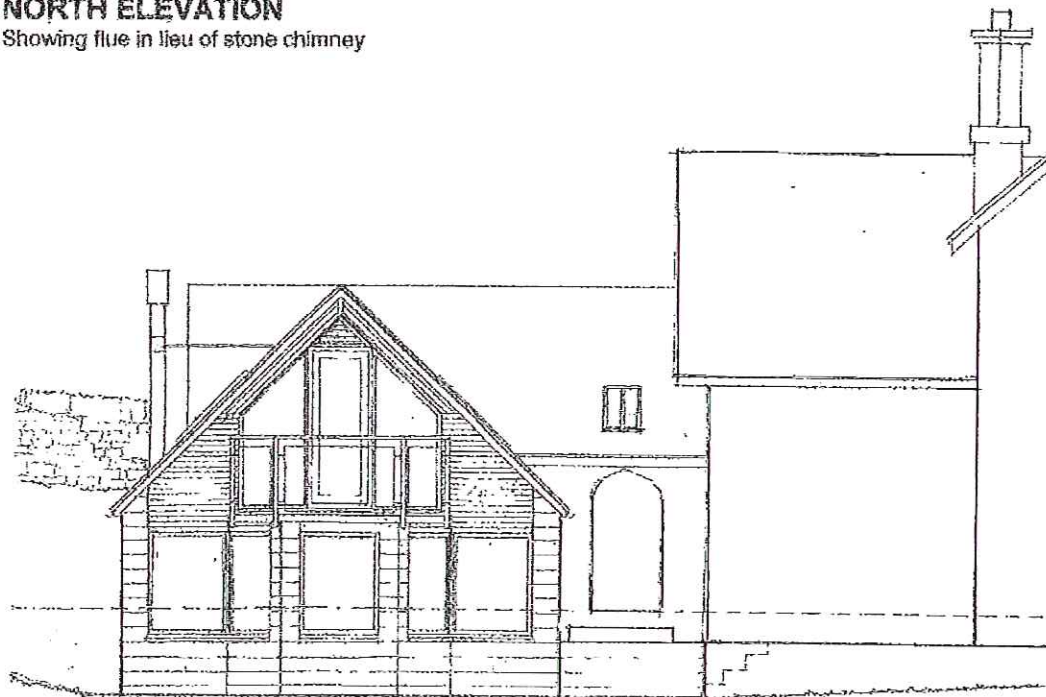

CHANGE OF USE OF LAND TO FORM EXTENSION OF CURTILAGE AT HEMPSYKE FARM COTTAGE, SNEATON, nr WHITBY, YO22 5HY TOGETHER WITH ALTERATION TO EXISTING PLANNING APPROVAL REF. 2013/0295/FL AND AMENDMENT REF NYM/2015/0635/NM BY PROVISION OF BLACK METAL FLUE PIPE IN LIEU OF STONE CHIMNEY

NORTH ELEVATION
Showing flue in lieu of stone chimney

WEST ELEVATION
Showing flue in lieu of stone chimney

REVISED ELEVATIONS
1:100 at A4 January 2016