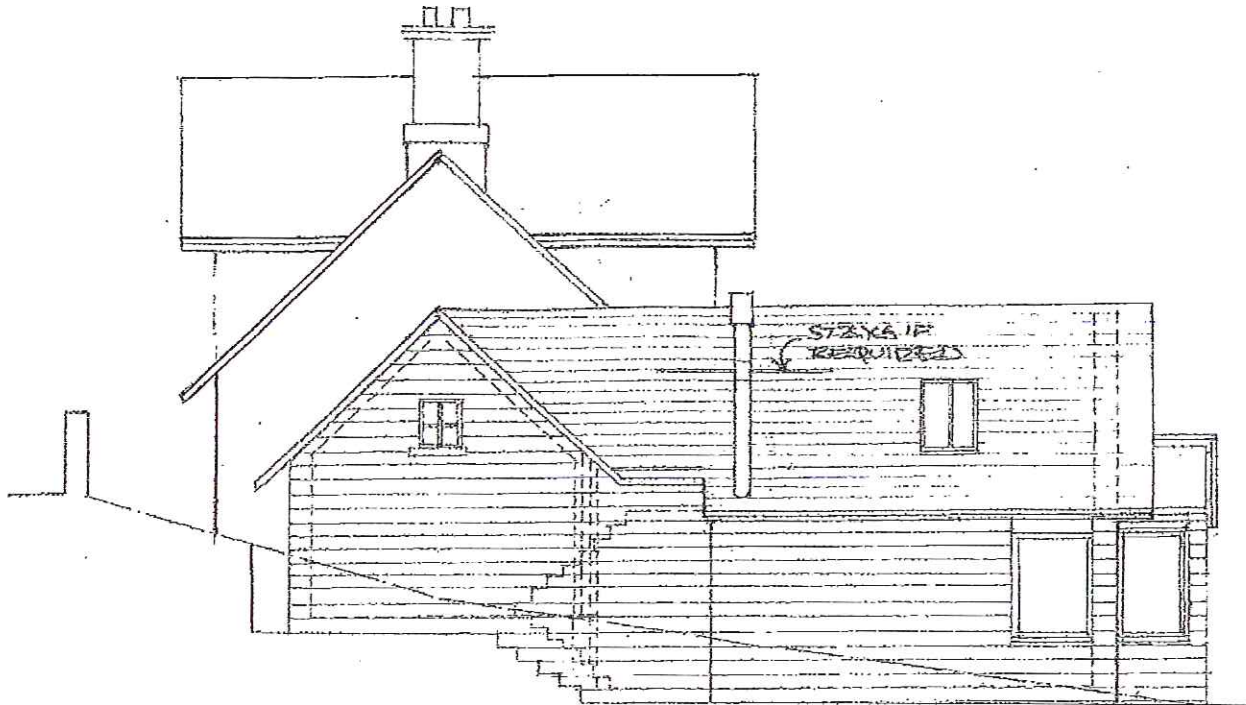

CHANGE OF USE OF LAND TO FORM EXTENSION OF CURTILAGE AT HEMPSYKE FARM COTTAGE, SNEATON, nr WHITBY, YO22 5HY TOGETHER WITH ALTERATION TO EXISTING PLANNING APPROVAL REF. 2013/0295/FL AND AMENDMENT REF NYM/2015/0635/NM BY PROVISION OF BLACK METAL FLUE PIPE IN LIEU OF STONE CHIMNEY

NORTH ELEVATION
Showing flue in lieu of stone chimney

WEST ELEVATION
Showing flue in lieu of stone chimney

REVISED ELEVATIONS
1:100 at A4 January 2016