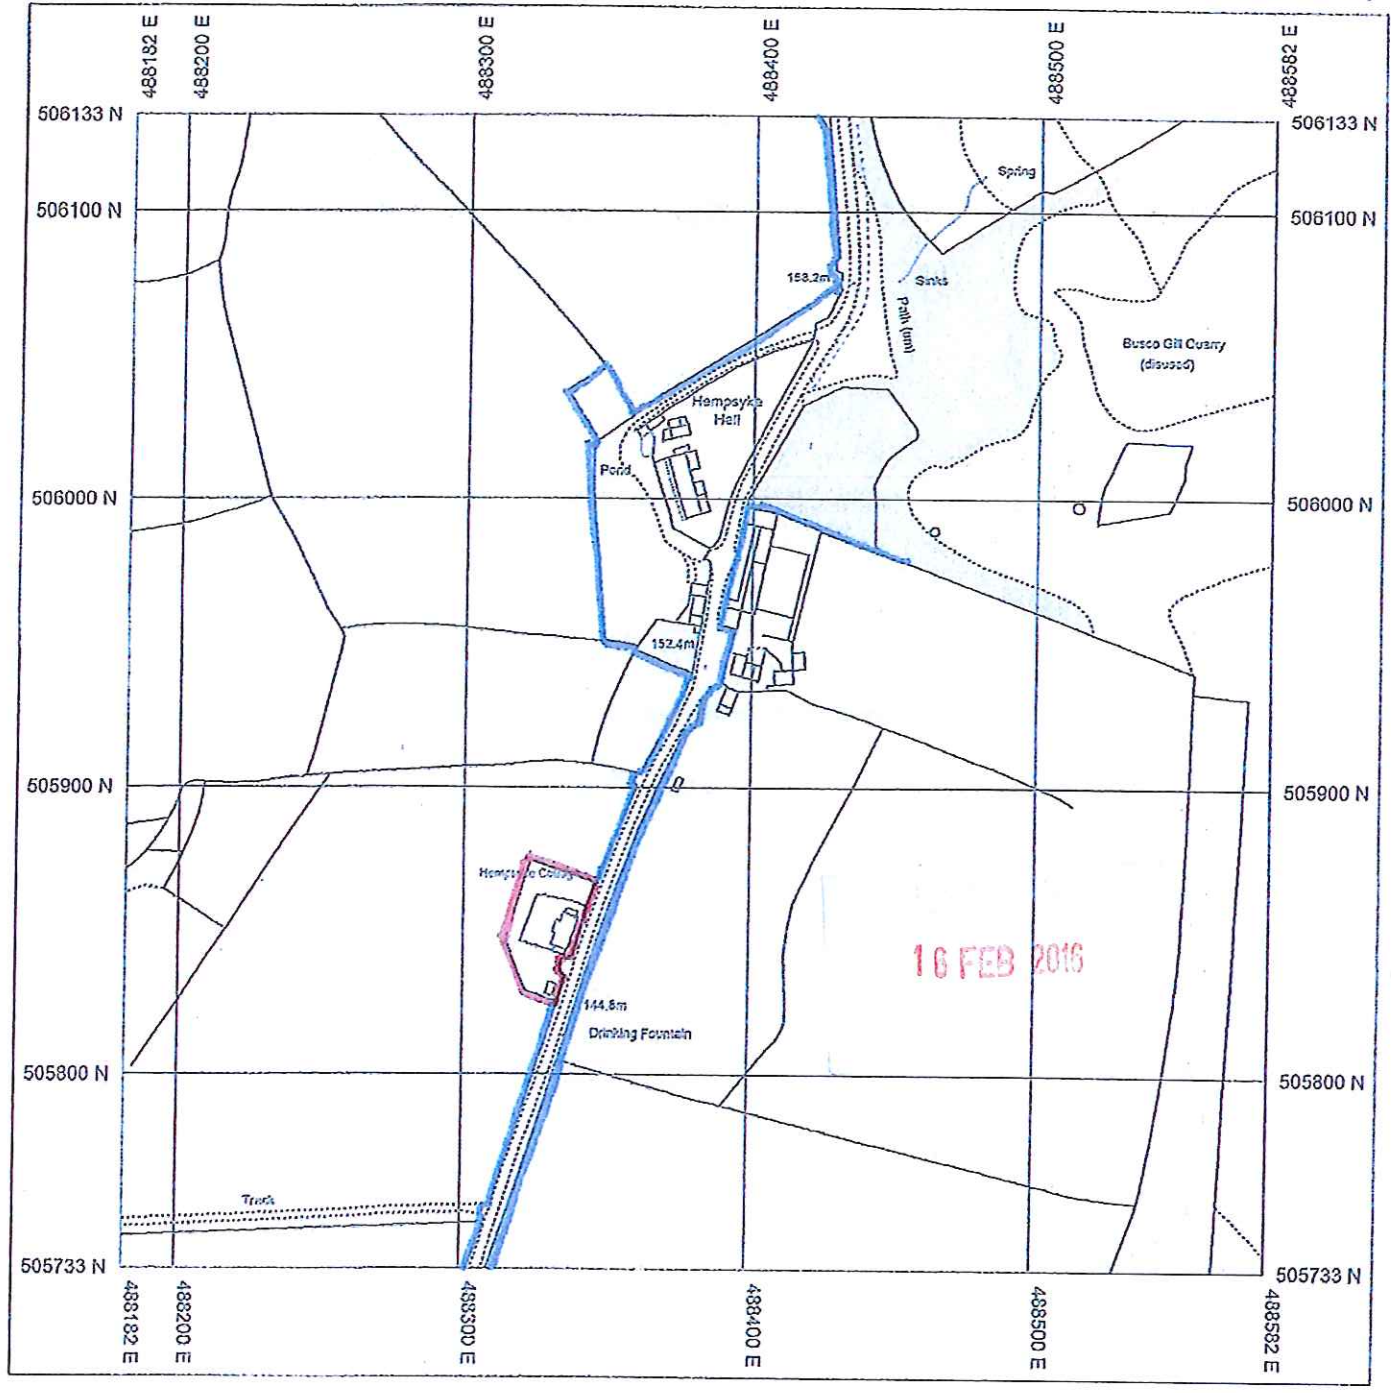

# Location Map

Hempsyke Farm Cottage

Produced 27/02/2013 from the Ordnance Survey National Geographic Database and incorporating surveyed revision available at this date. © Crown Copyright 2013

Reproduction in whole or in part is prohibited without the prior permission of Ordnance Survey

Ordnance Survey and the OS Symbol are registered trademarks of Ordnance Survey, the national mapping agency of Great Britain.

The representation of a road, track or path is no evidence of a right of way.

The representation of features as lines is no evidence of a property boundary.

Scale 1:2500

Supplied By: York Survey

Serial number: 001087253

Plot Centre Coordinates: 488382, 505933

**HEMPSYKE FARM COTTAGE**  
**SNEATON Nr Whitby YO22 5HY**  
**1\_2500 SITE LOCATION PLAN**