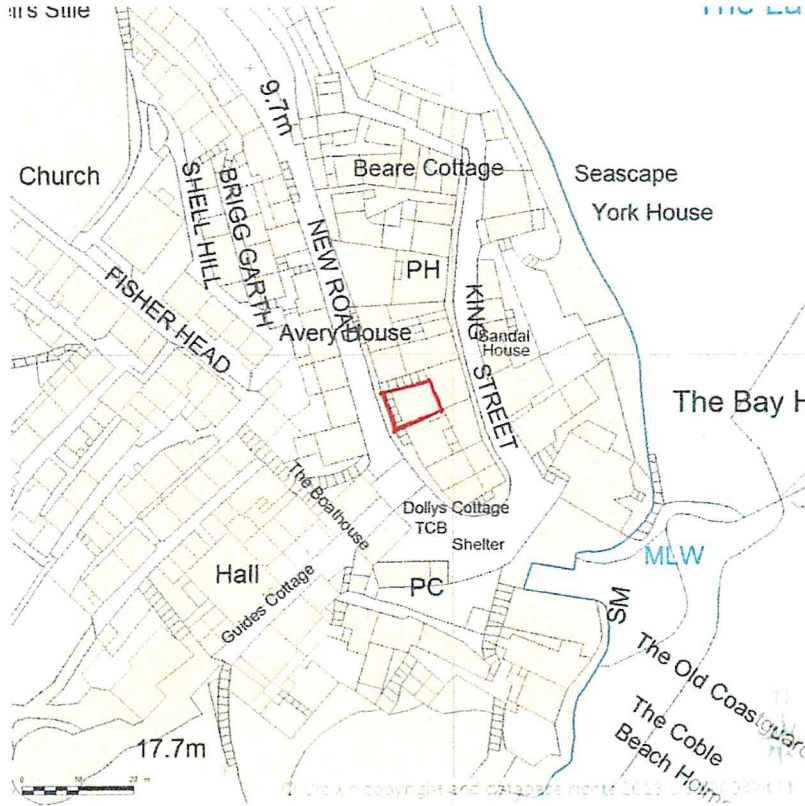

SITE LOCATION PLAN  
AREA 2 HA  
SCALE: 1:1250 on A4  
CENTRE COORDINATES: 495292 , 504891

Supplied by Streetwise Maps Ltd  
www.streetwise.net  
Licence No: 100047474  
12:09:06 09/02/2018

**NYMNP**  
**15 FEB 2018**