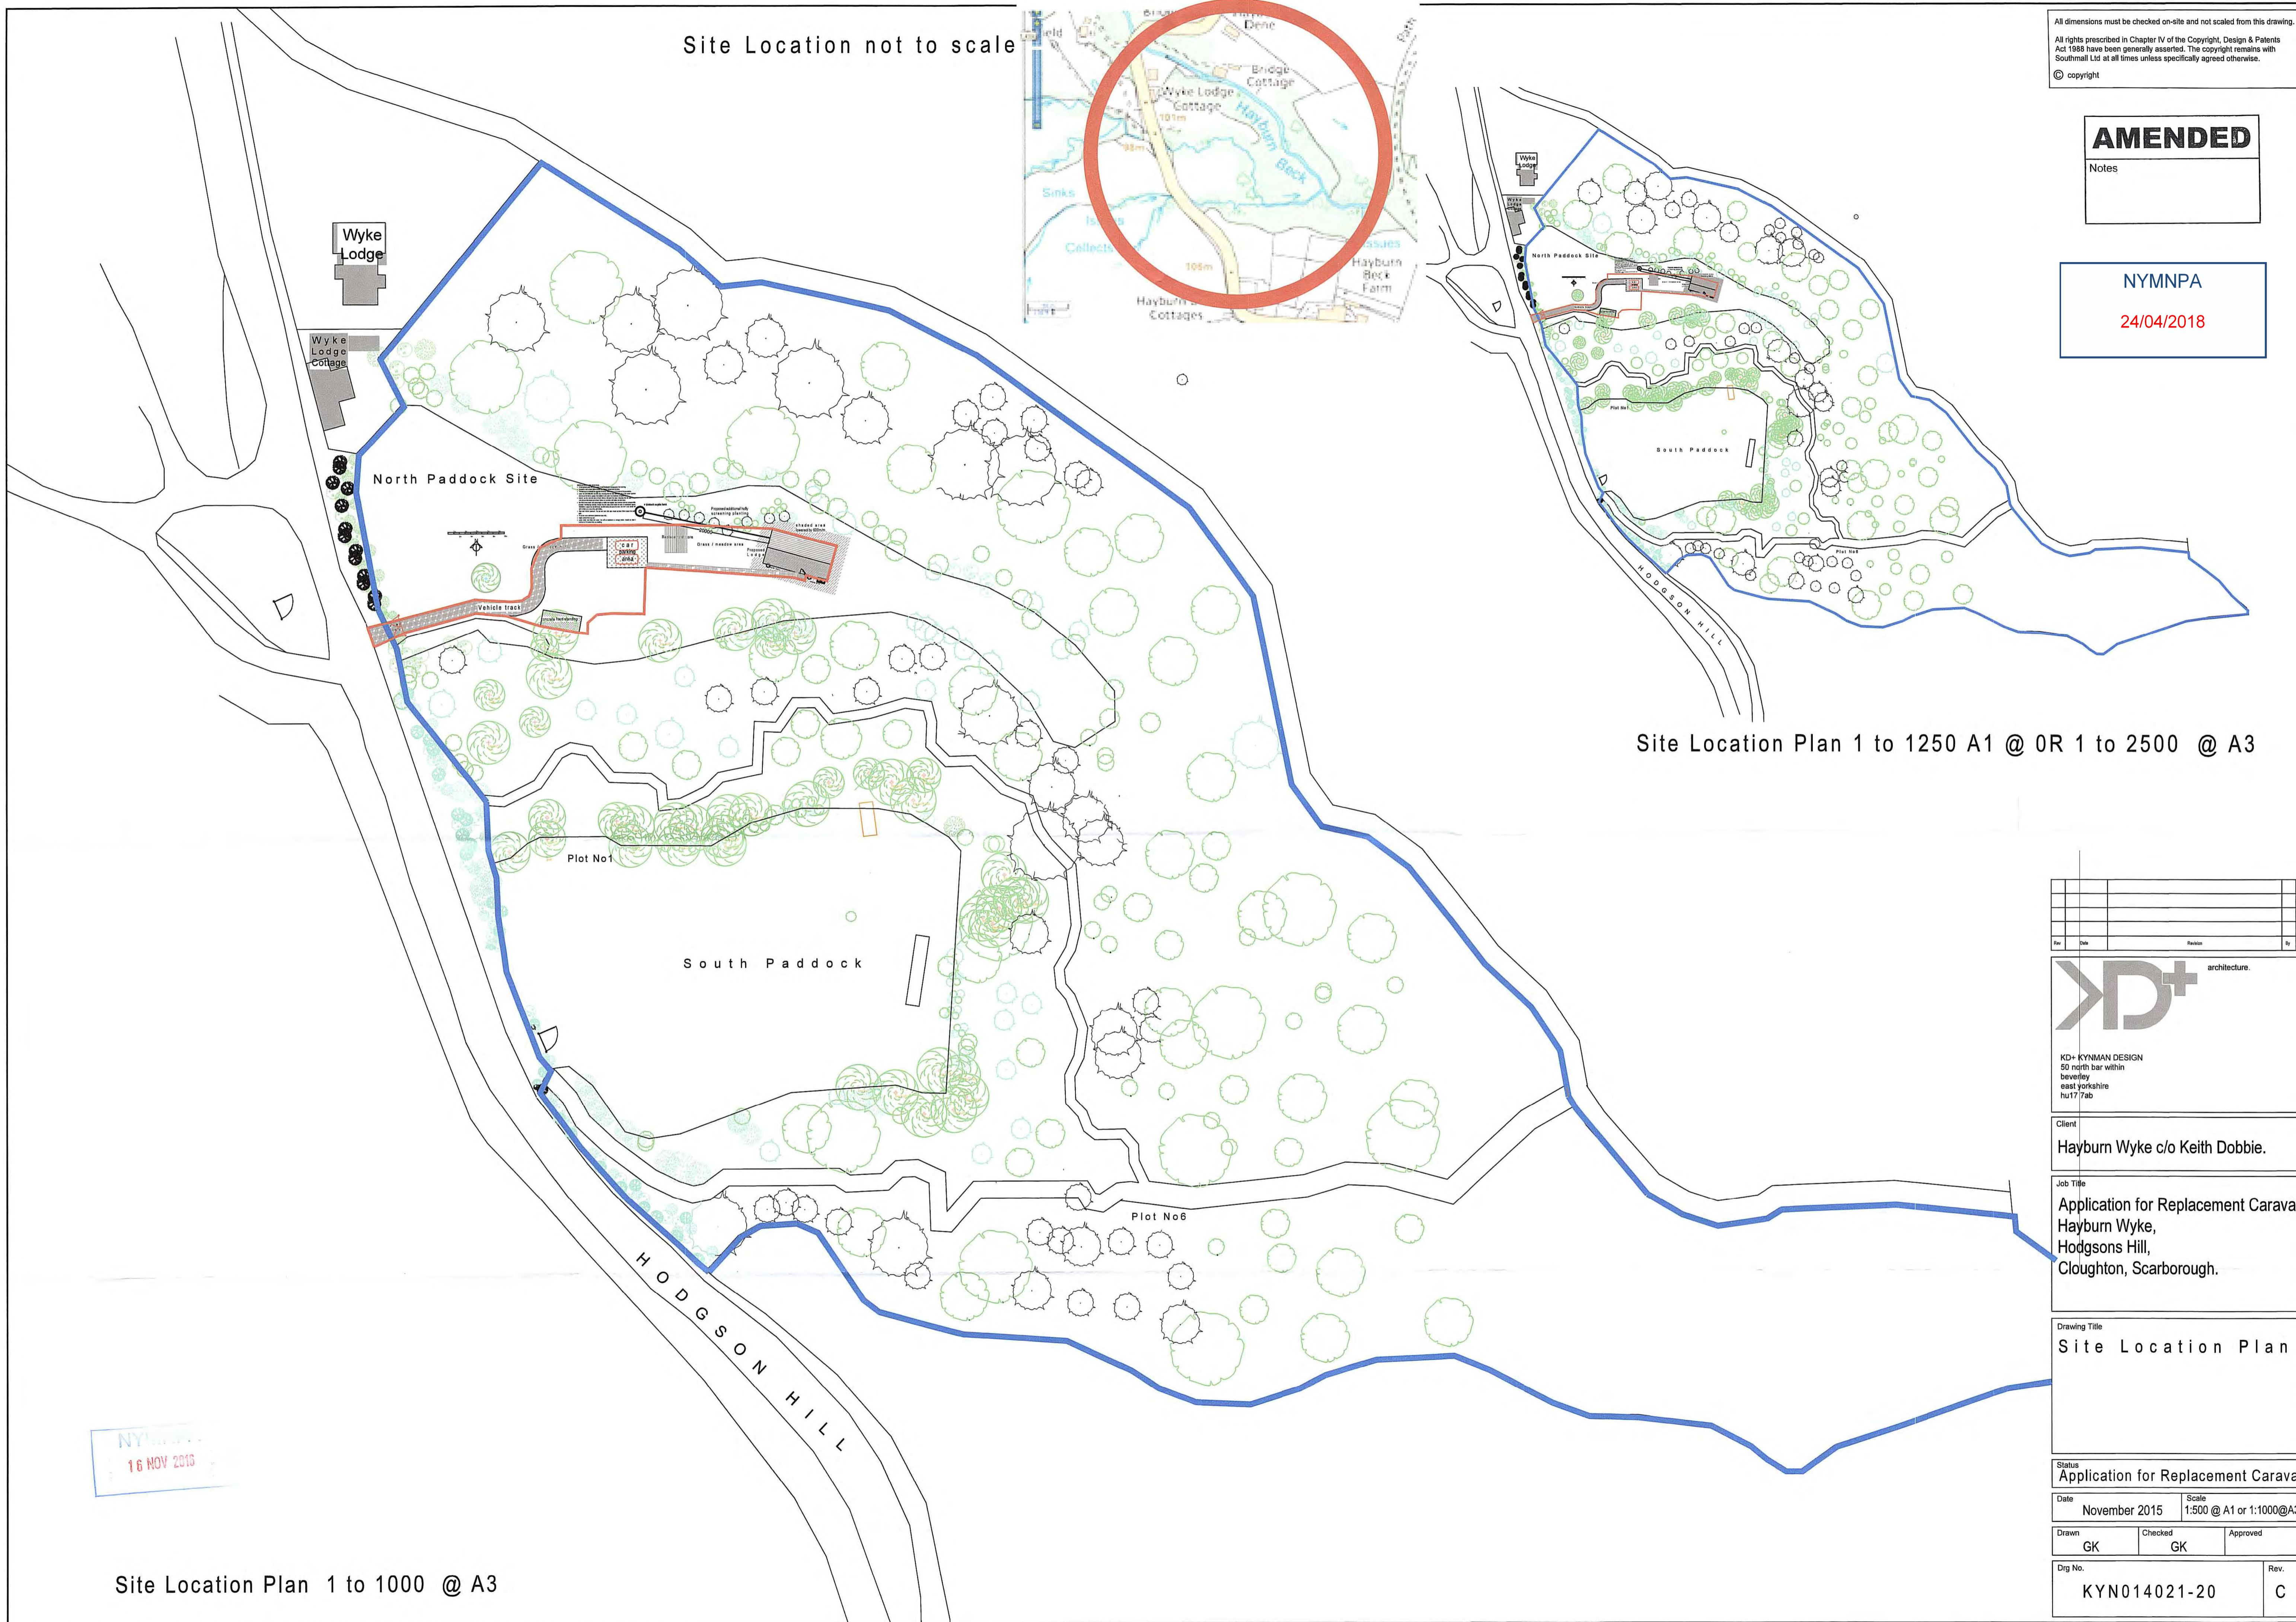

Site Location Plan 1 to 1000 @ A3

AMENDED
Notes

NYMNP
24/04/2018

Site Location Plan 1 to 1250 A1 @ 0R 1 to 2500 @ A3